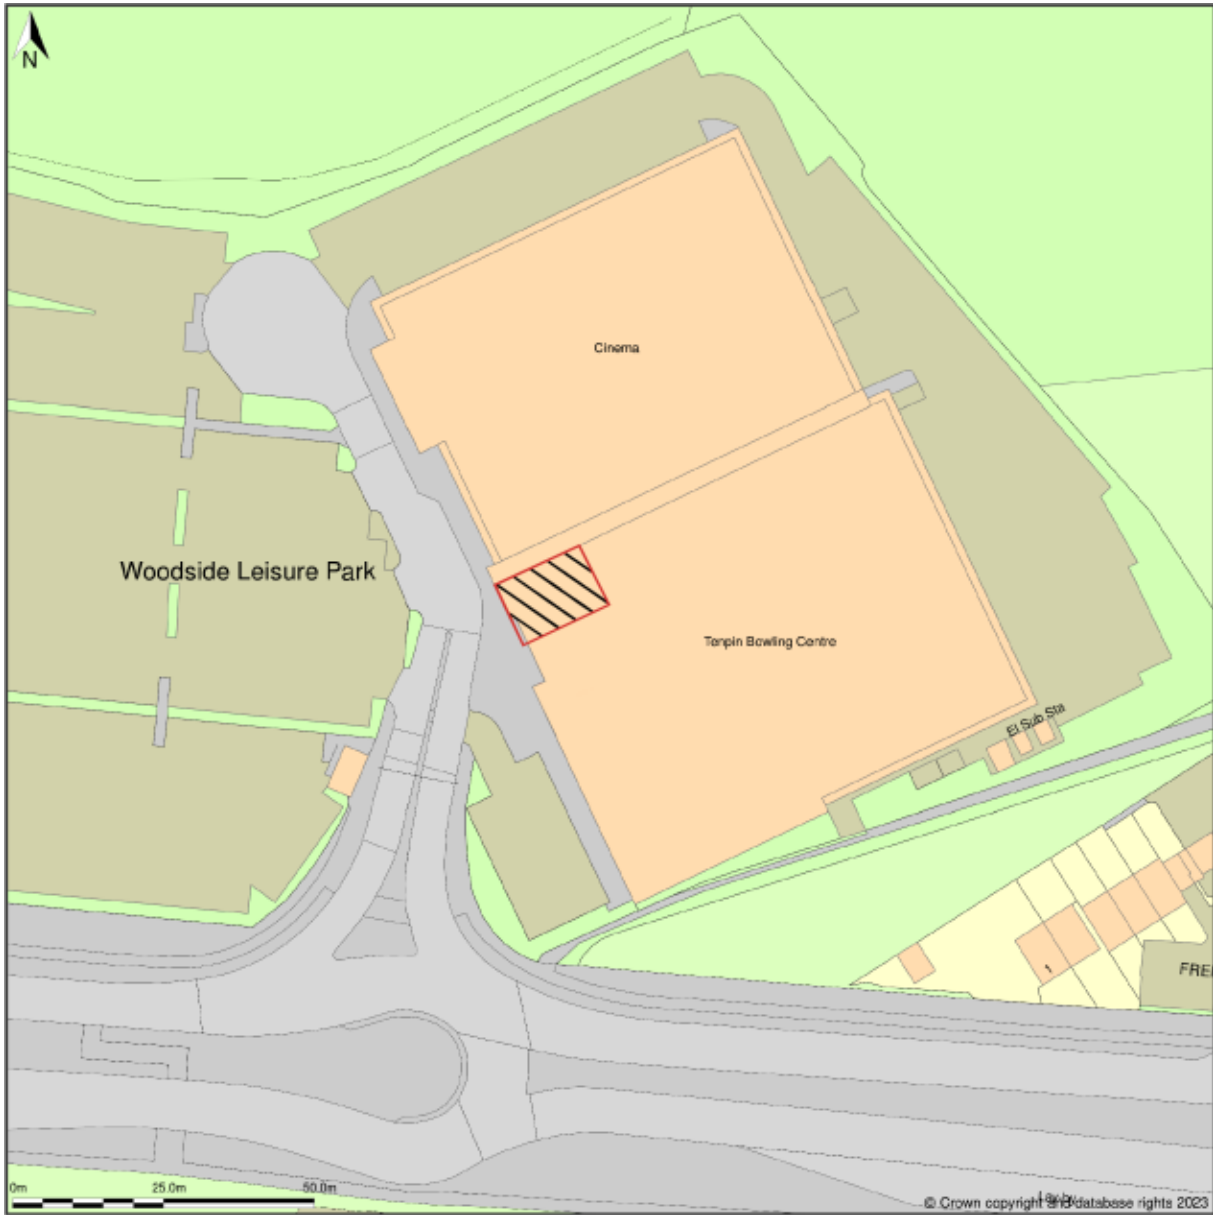

Wagamama, Woodside Leisure Park, North Orbital Road, Watford, Hertfordshire, WD25 7JZ

Location Plan shows area bounded by: 510961.33, 200392.58 511161.33, 200592.58 (at a scale of 1:1250), OSGridRef: TL1106 49. The representation of a road, track or path is no evidence of a right of way. The representation of features as lines is no evidence of a property boundary.

Produced on 22nd Dec 2023 from the Ordnance Survey National Geographic Database and incorporating surveyed revision available at this date. Reproduction in whole or part is prohibited without the prior permission of Ordnance Survey. © Crown copyright 2023. Supplied by www.buyaplan.co.uk a licensed Ordnance Survey partner (100053143). Unique plan reference: #00868592-6127AB.