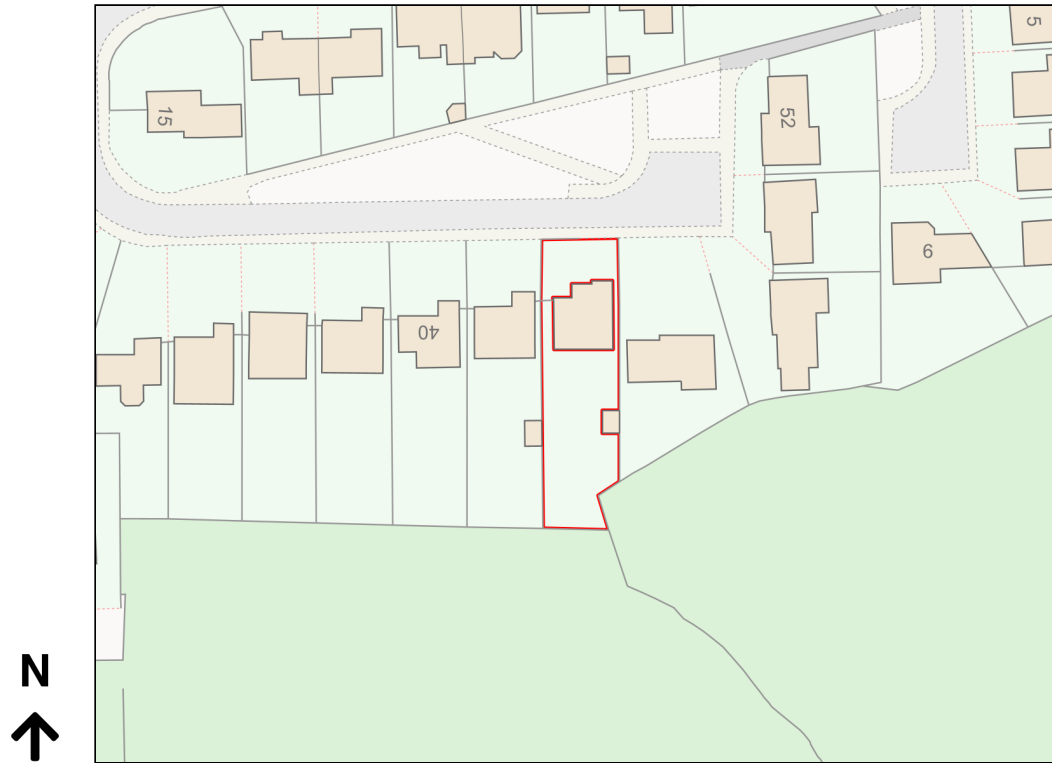

# Location Plan

Site Address: 44, Springbourne, Frodsham, WA6 6QD

Date Produced: 21-Mar-2024

Scale: 1:1250 @A4

Planning Portal Reference: PP-12897553v1