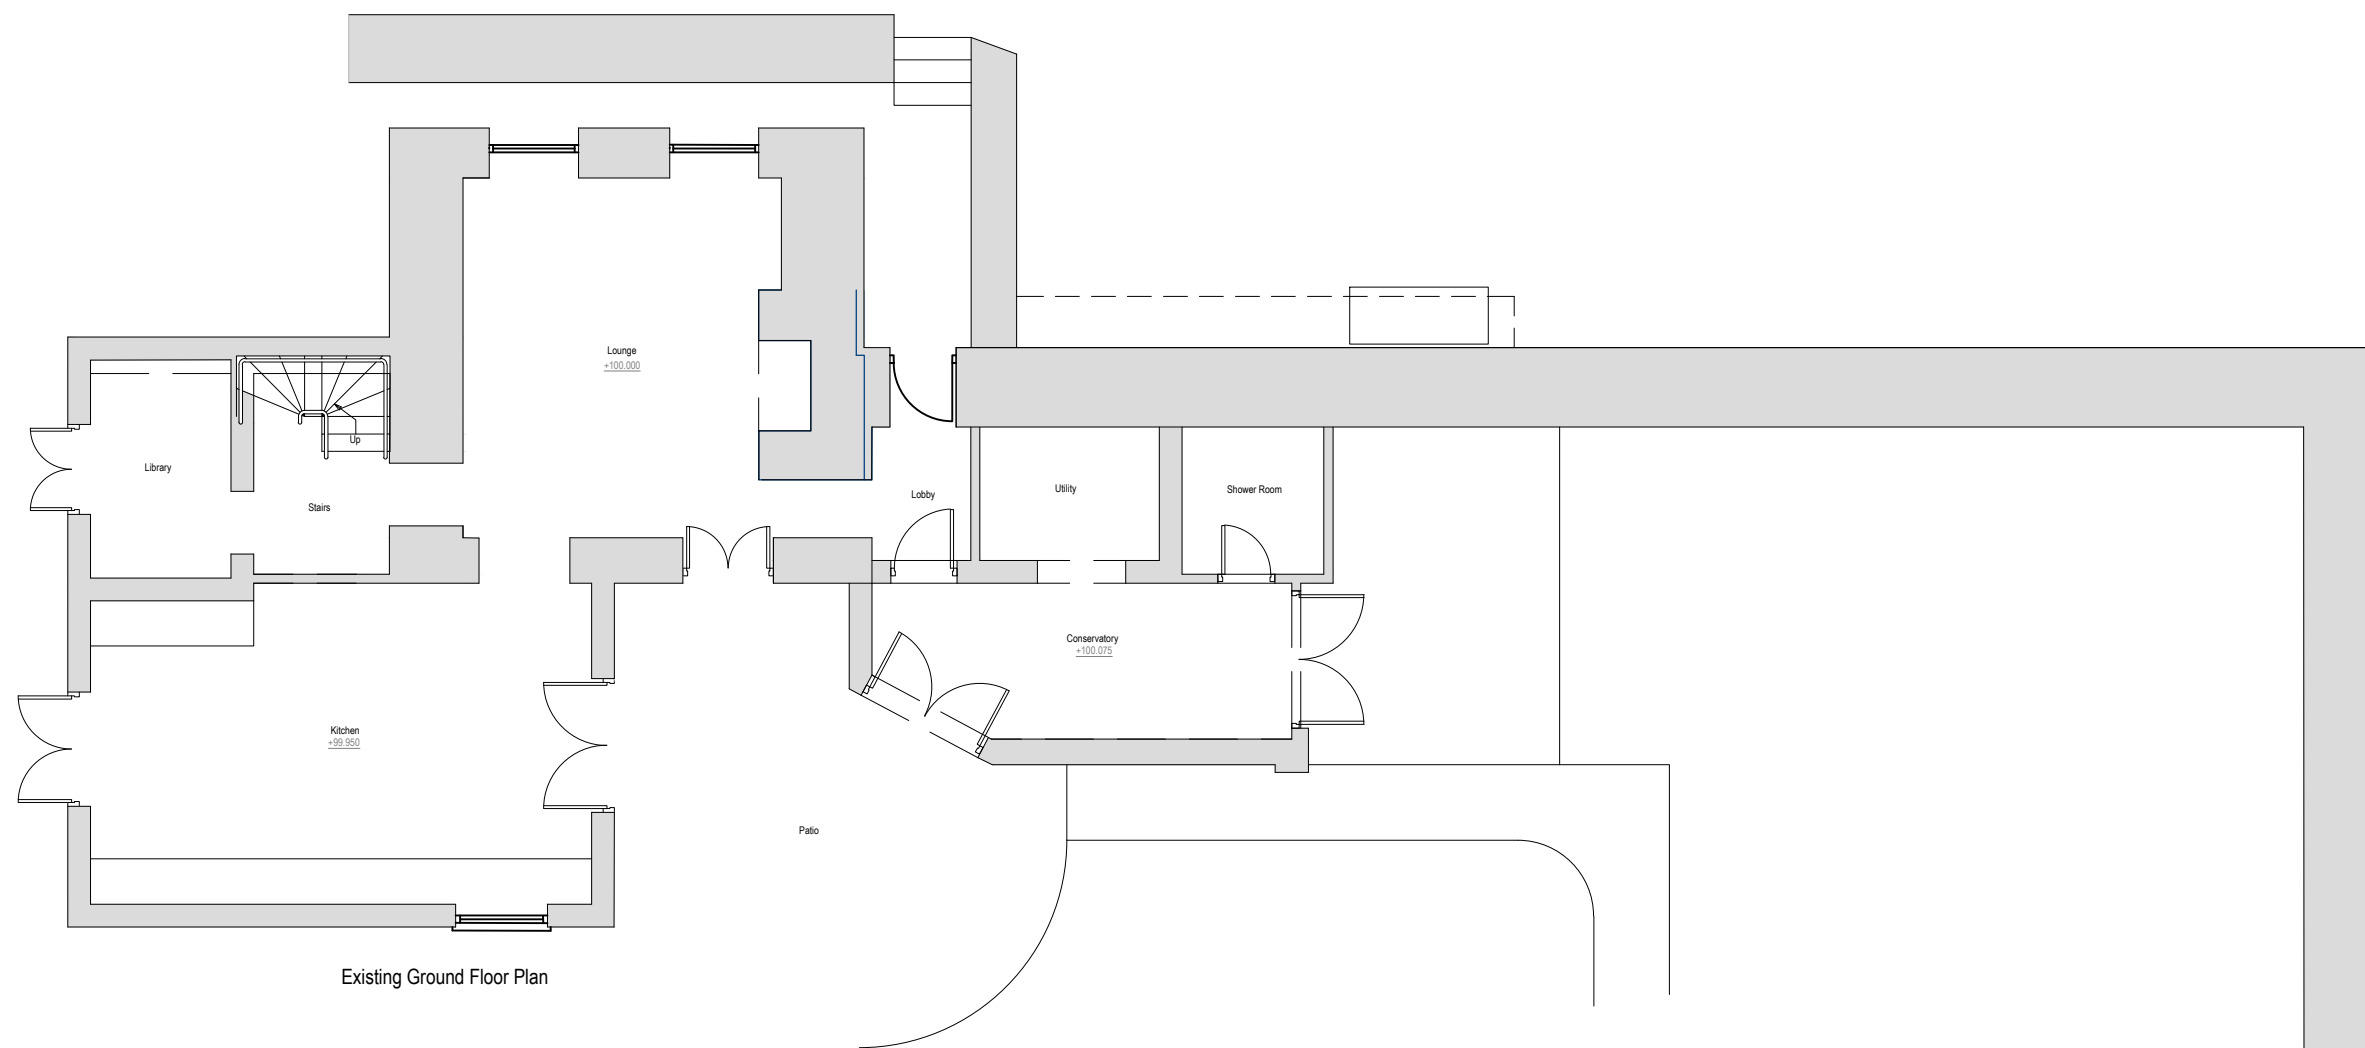

Contractors must check all dimensions on site. Only figured dimensions are to be worked from. Discrepancies are to be reported immediately.

Rev	Date	Comment
A		

Chartered Building Surveyors
9 Penhale View
Cubert
Newquay
Cornwall,
TR8 5FW
Email: info@atlanticbuildingconsultants.co.uk
Tel: 01637 622304

Project
Pheasant Cottage
Clowance
Praze An Beeble, TR14 0PT

Client
Mr & Mrs McEvoy

Drawing Title
Floor Plans
As Existing

Scale. 1:100 @ A3

Drg No. ABC655-02

File No. ABC655

Designed by JDR	Drawn by JDR/AK
Date Oct 2023	Rev

© This Drawing is the Copyright of Atlantic Building Consultants Ltd