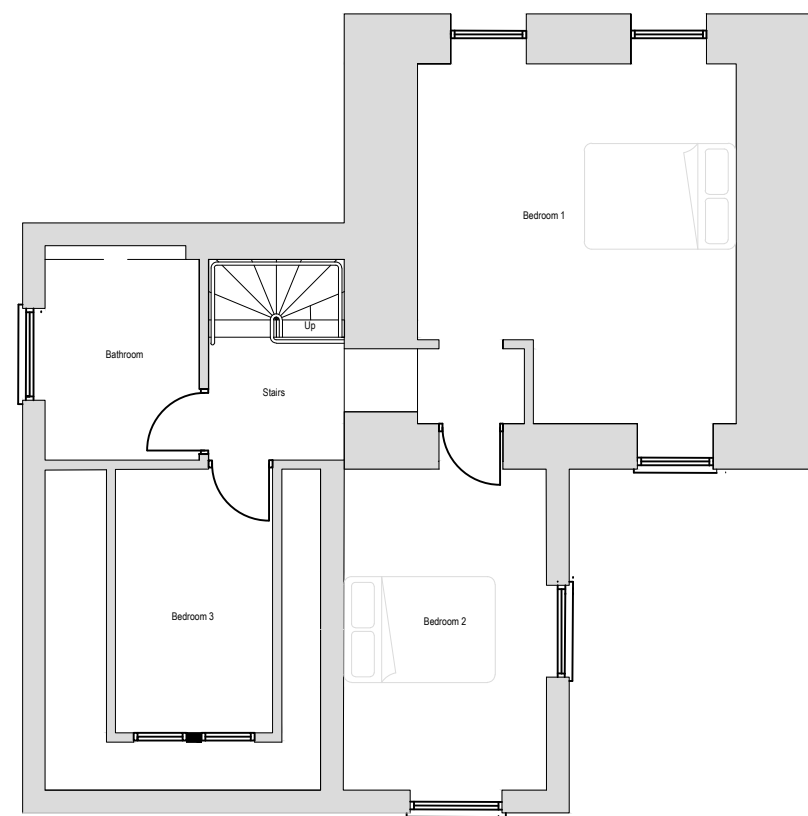

Contractors must check all dimensions on site. Only figured dimensions are to be worked from. Discrepancies are to be reported immediately.

Rev	Date	Comment
A		

Chartered Building Surveyors
9 Penhale View
Cubert
Newquay
Cornwall,
TR8 5FW
Email: info@atlanticbuildingconsultants.co.uk
Tel: 01637 622304

Project
Pheasant Cottage
Clowance
Praze An Beeble, TR14 0PT

Client
Mr & Mrs McEvoy

Drawing Title
Floor Plans
As Existing

Scale. 1:100 @ A3

Drg No. ABC655-02

File No. ABC655

Designed by JDR	Drawn by JDR/AK
Date Oct 2023	Rev

© This Drawing is the Copyright of Atlantic Building Consultants Ltd