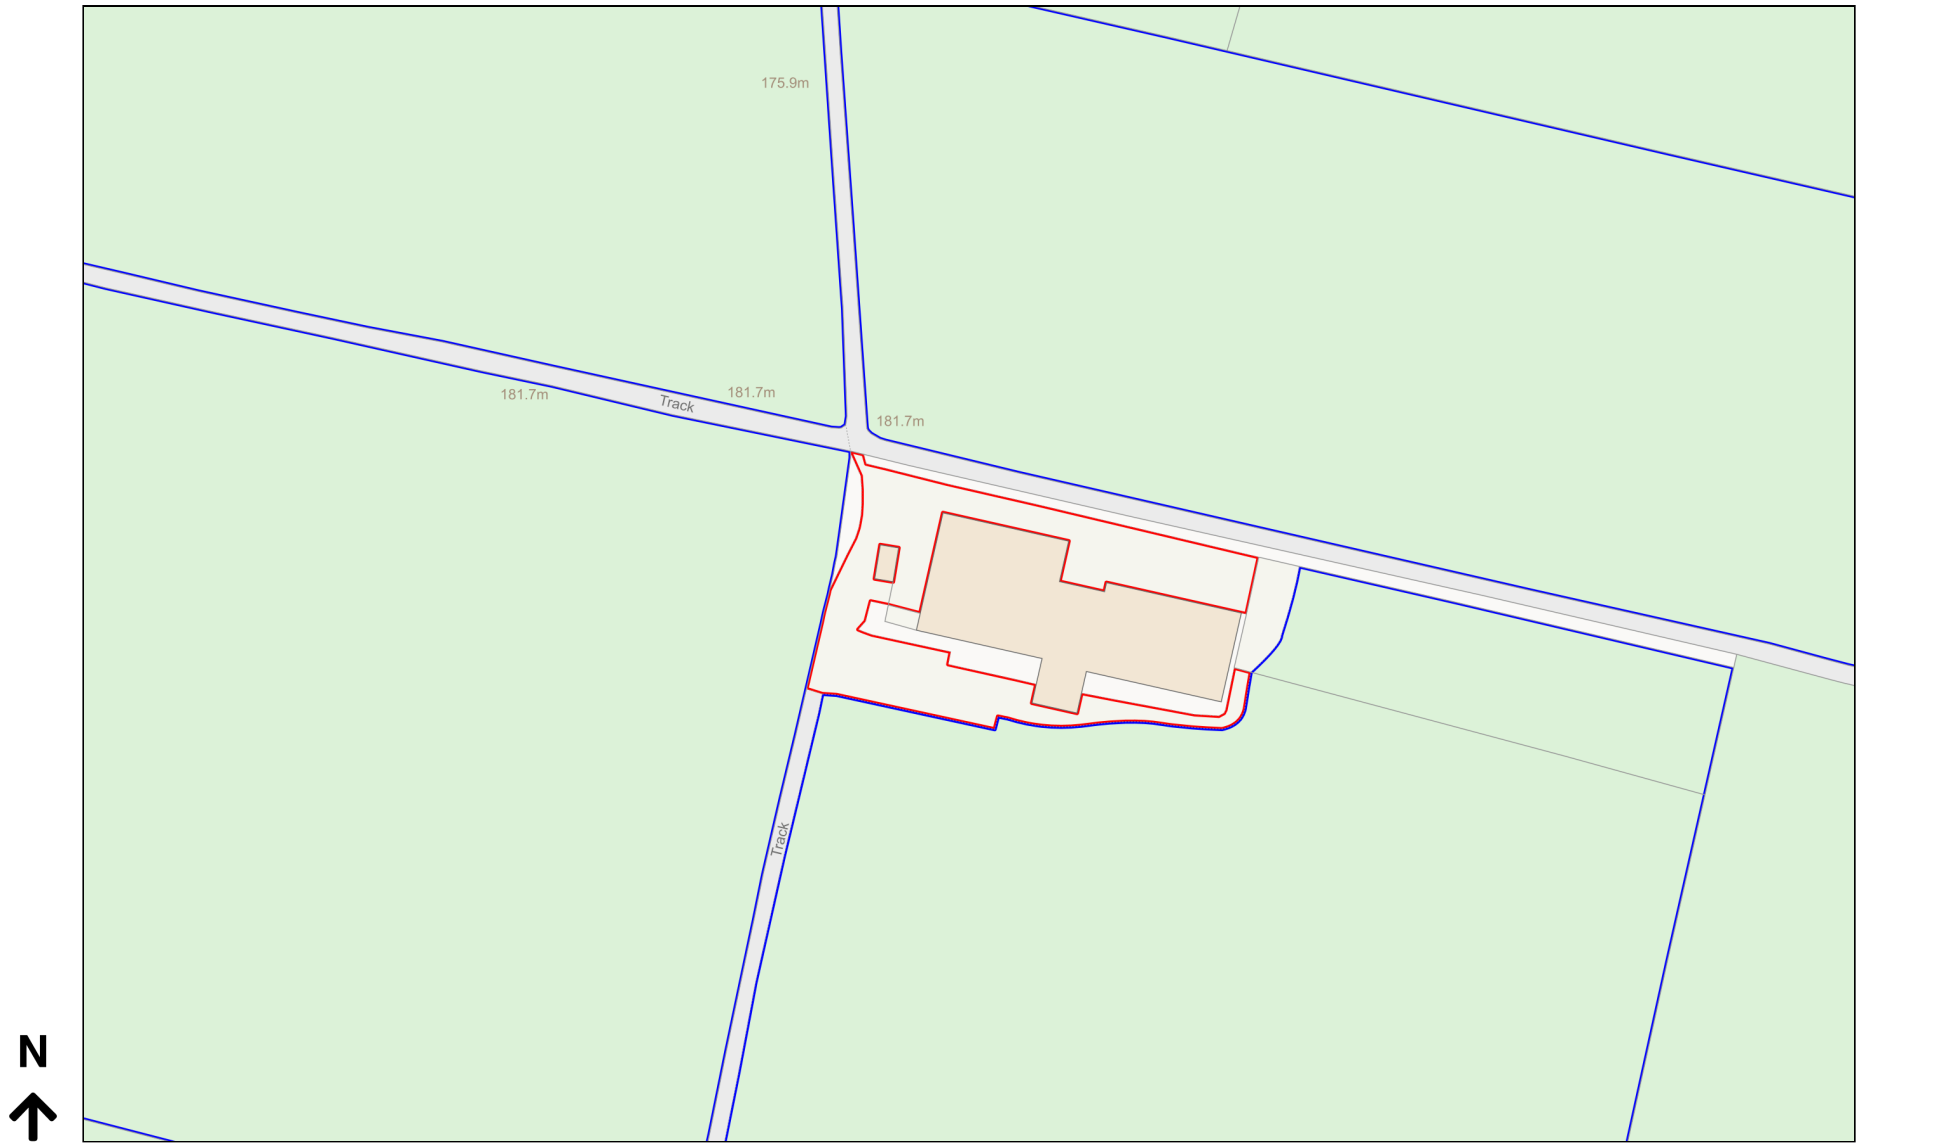

Location Plan

Site Address: Land South East Of Charmwell, Road From Junction North West Of Coombshead To Junction South Of Coombshead, Lewannick, Launceston, PL15 7QQ

Date Produced: 28-Feb-2024

Scale: 1:2500 @A4

Planning Portal Reference: PP-12844128v1