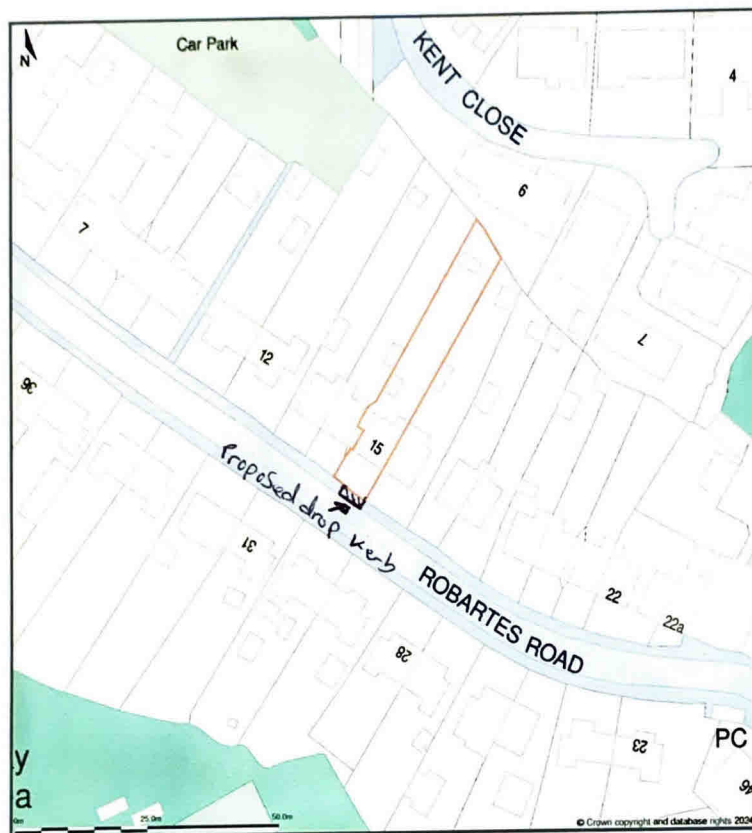

Location Plan 15. Robartes Road, St Dennis, Cornwall, PL26 8DS

Location Plan shows area bounded by: 194937.25, 57663.16 195078.67, 57804.58 (at a scale of 1:1250), OSGridRef: SW95005773. The representation of a road, track or path is no evidence of a right of way. The representation of features as lines is no evidence of a property boundary.

Produced on 16th Mar 2024 from the Ordnance Survey National Geographic Database and incorporating surveyed revision available at this date. Reproduction in whole or part is prohibited without the prior permission of Ordnance Survey. © Crown copyright 2024. Supplied by [www.buyaplan.co.uk](http://www.buyaplan.co.uk) a licensed Ordnance Survey partner (100053143). Unique plan reference: #00886631-745854.