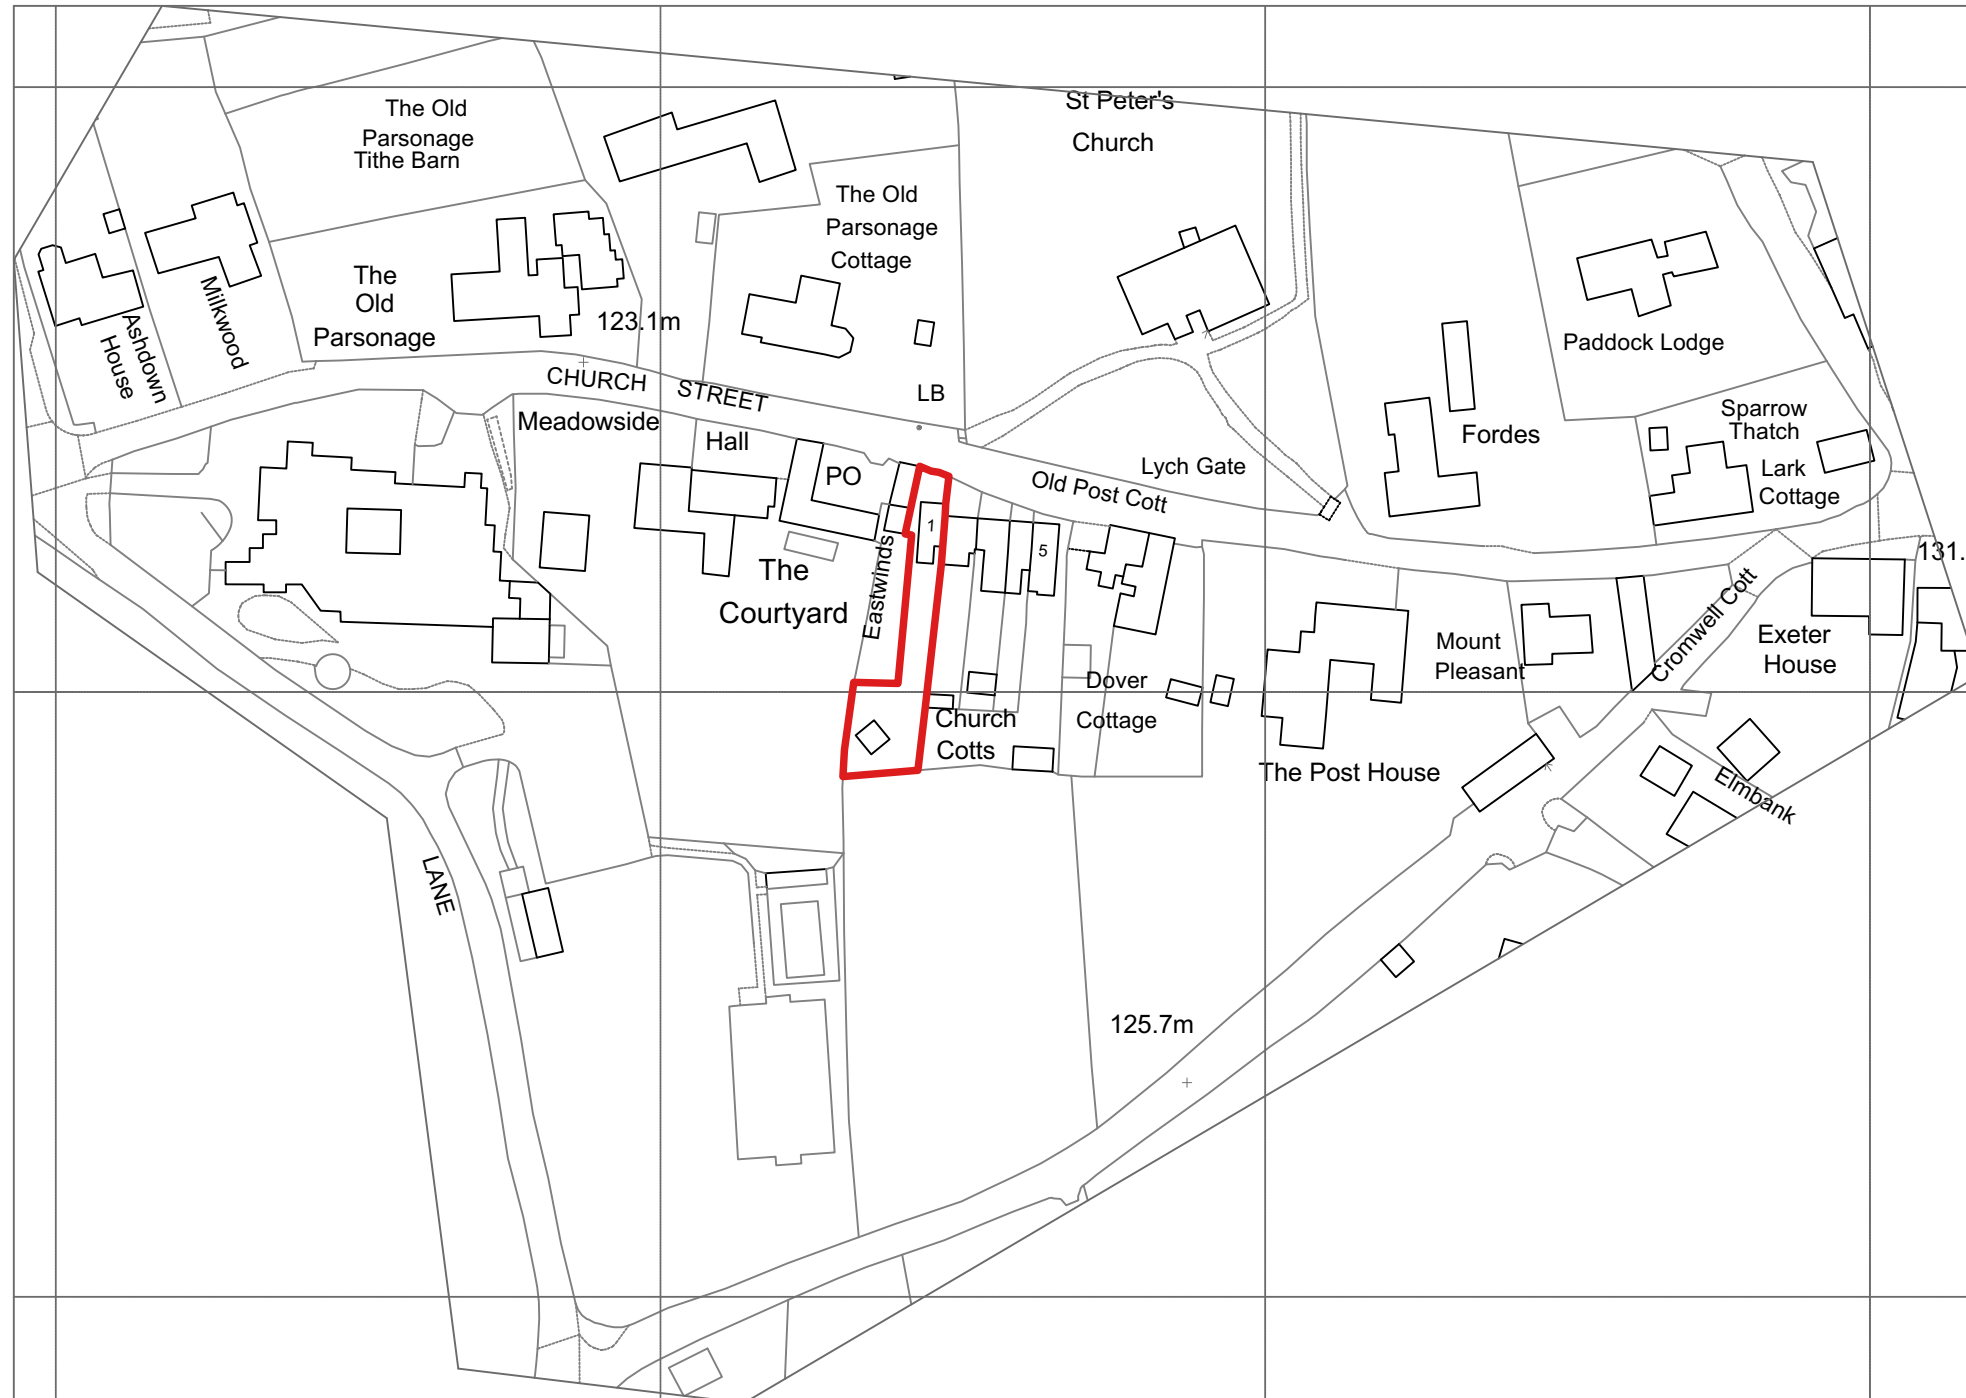

Revision _____

MapServe®

SU6432
132013

464718
SU6432
132013

0 25 50 75 100 125 M

31782
J6431

464718
SU6431
131782

© Crown copyright 2024 Ordnance Survey 100053143

clients details
Mr & Mrs T. Bull
site details
Dragonfly 1 Church Street,
Ropley.
SO24 0DT.
drawing reference

LOCATION PLAN

created by
HDC Ltd
drawing No
332/DP/001
stage:
1:1250@A3 PLANNING
Revision
date
Jan 24.
www.hampshiredesign.co.uk