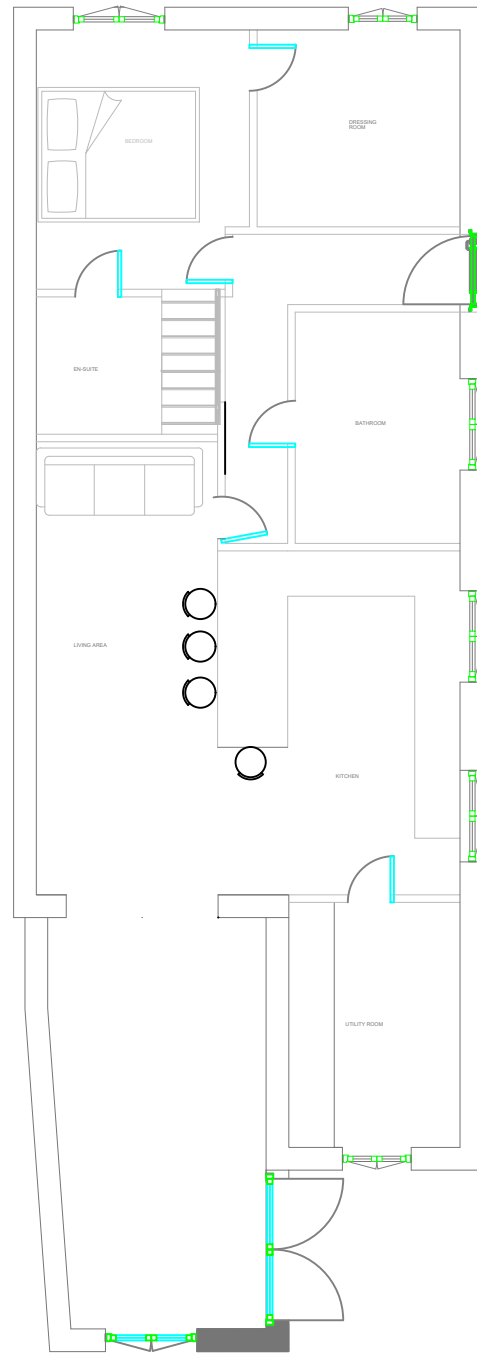

1:100

49 Fir Copse Road
Purbrook

EXISTING GROUND FLOOR

1:100

49 Fir Copse Road
Purbrook

PROPOSED GROUND FLOOR

49 Fir Copse Road
Purbrook

Existing Elevations

1:100

49 Fir Copse Road
Purbrook

Proposed Elevations