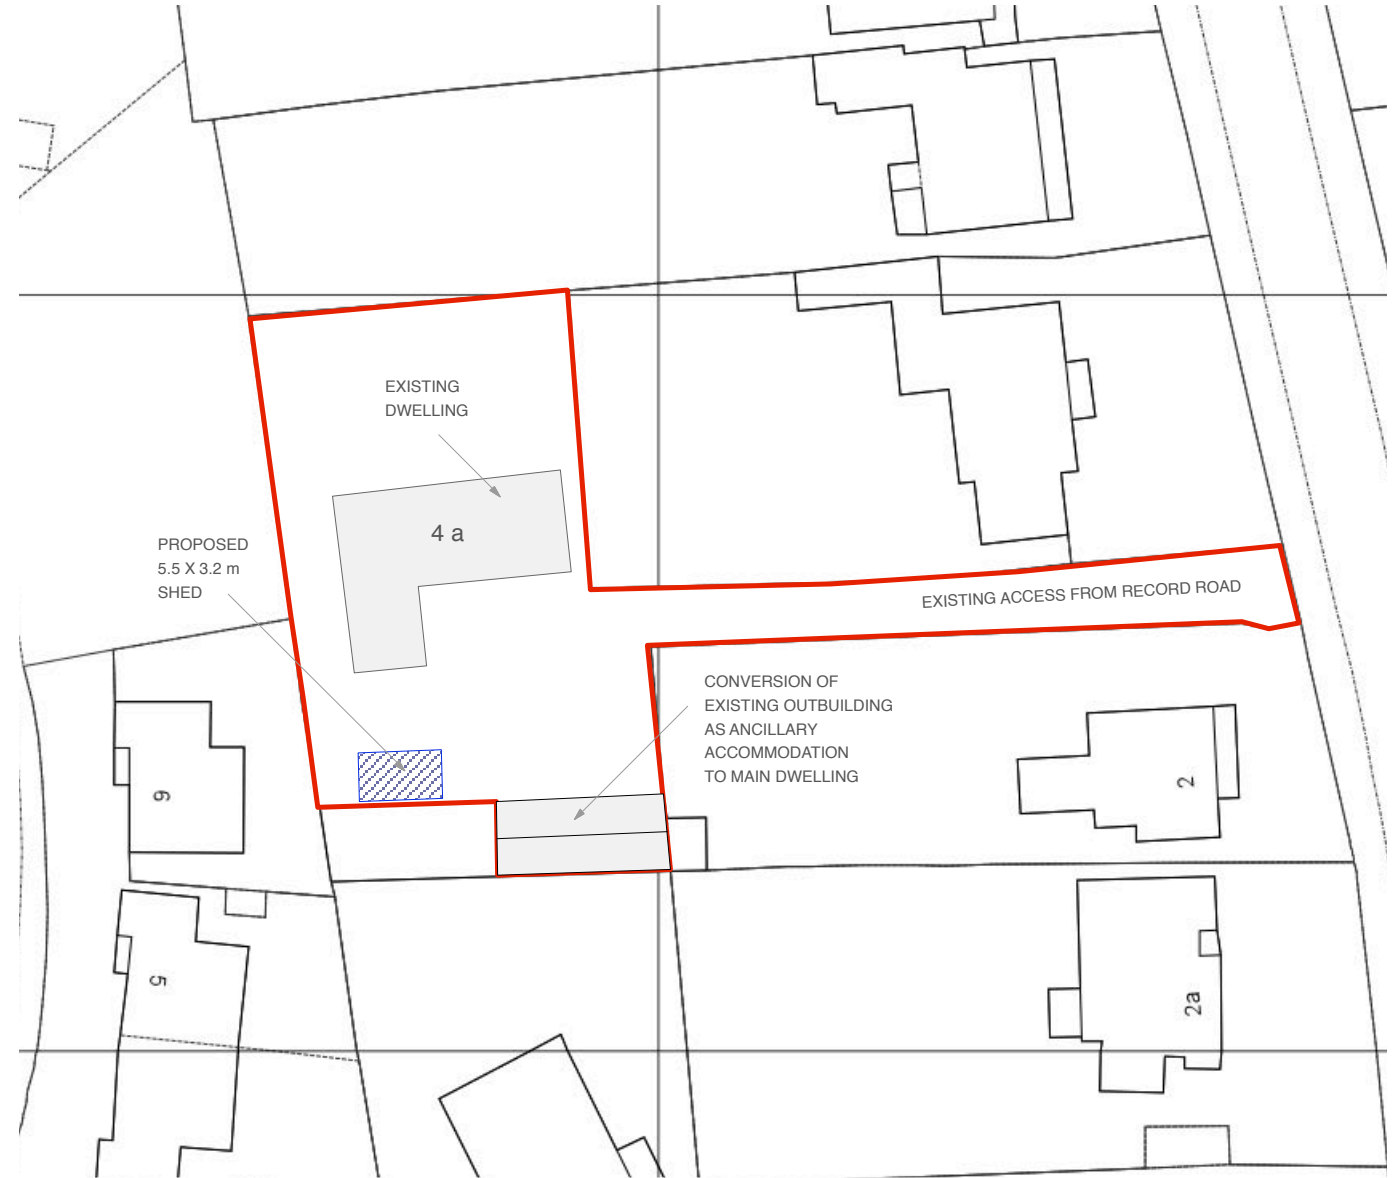

© Crown copyright and database rights 2018 Ordnance Survey 100048957. The representation of road, track or path is no evidence of a boundary or right of way. The representation of features as lines is no evidence of a property boundary.

Supplied by: www.ukmapcentre.com
Serial No: 138588
Centre Coordinates: 474180, 106035
Production Date: 09/05/2018 15:50:58

4a Record Road, Emsworth. PO10 7NS

Location Plan at 1:1250 scale

0m 5m 10m 15m

SCALE BAR @ 1: 500

Site Plan at 1:500 scale