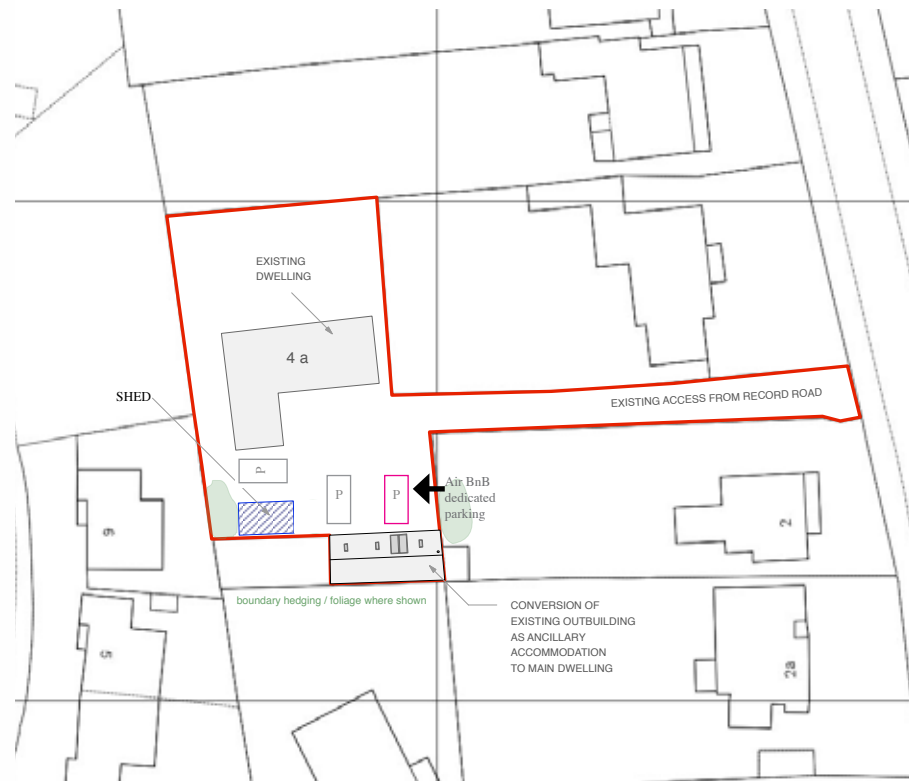

Site Plan at 1:500 scale

0m 5m 10m 15m

SCALE BAR @ 1: 500