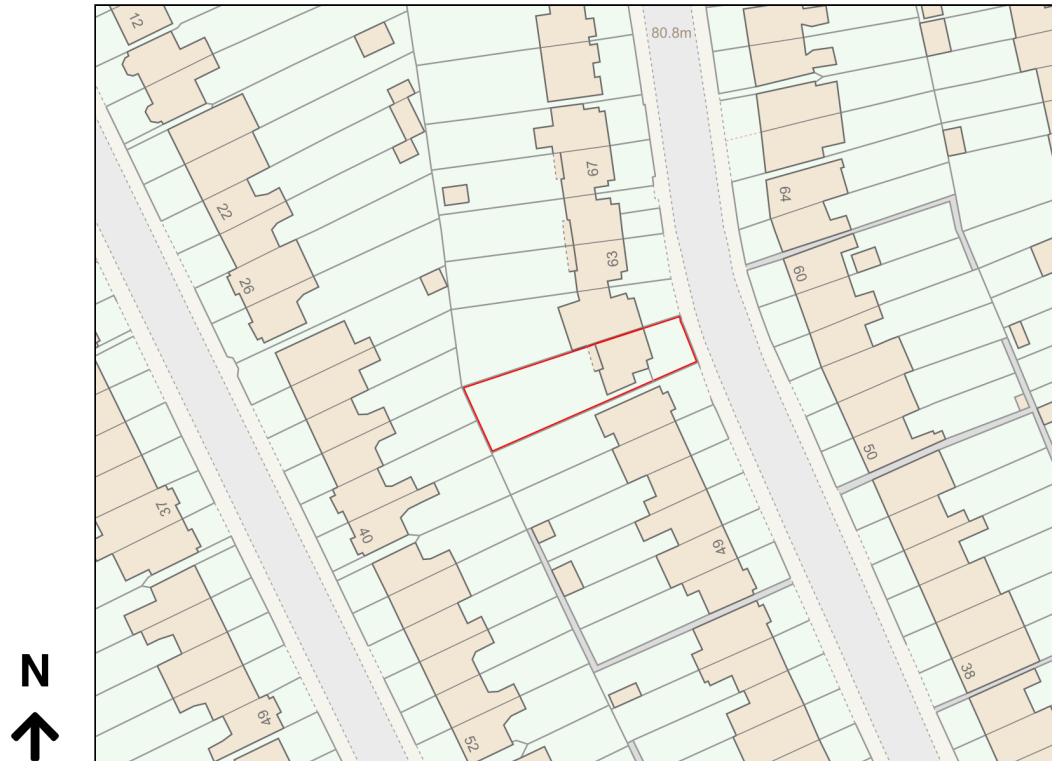

Location Plan

Site Address: 59, Queens Avenue, Finchley Central, London, N3 2NN

Date Produced: 10-Apr-2024

Scale: 1:1250 @A4

Planning Portal Reference: PP-12878148v1