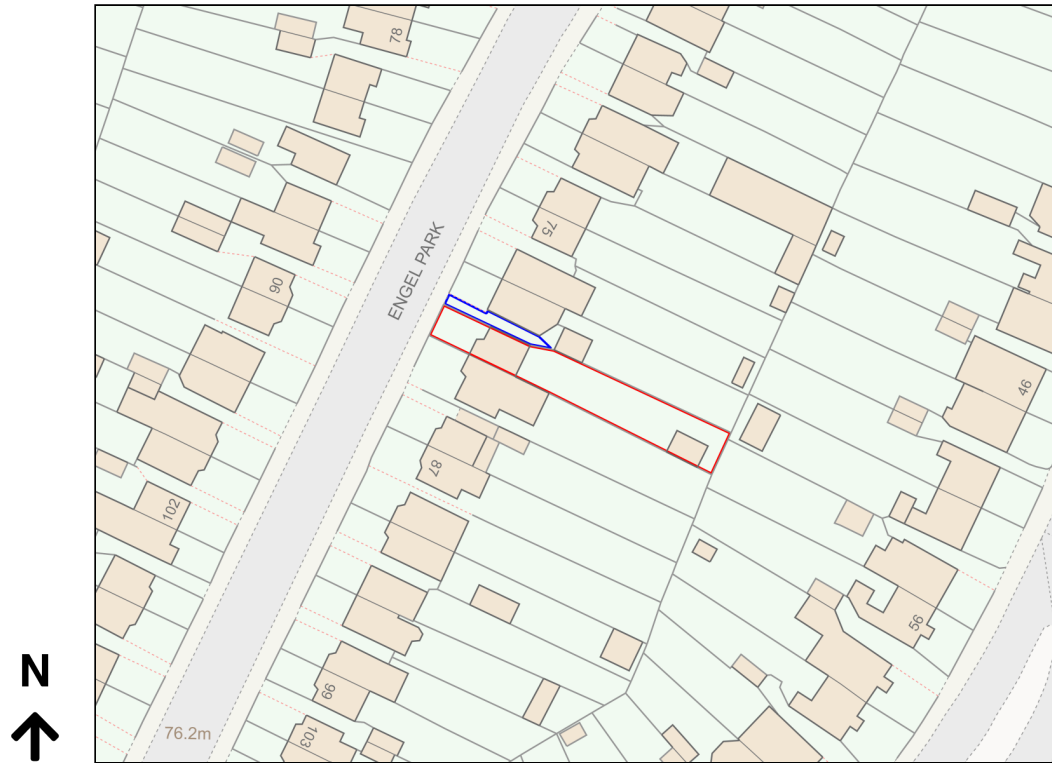

Location Plan

Site Address: 81, Engel Park, Mill Hill, London, NW7 2HN

Date Produced: 10-Apr-2024

Scale: 1:1250 @A4

Planning Portal Reference: PP-12965814v1