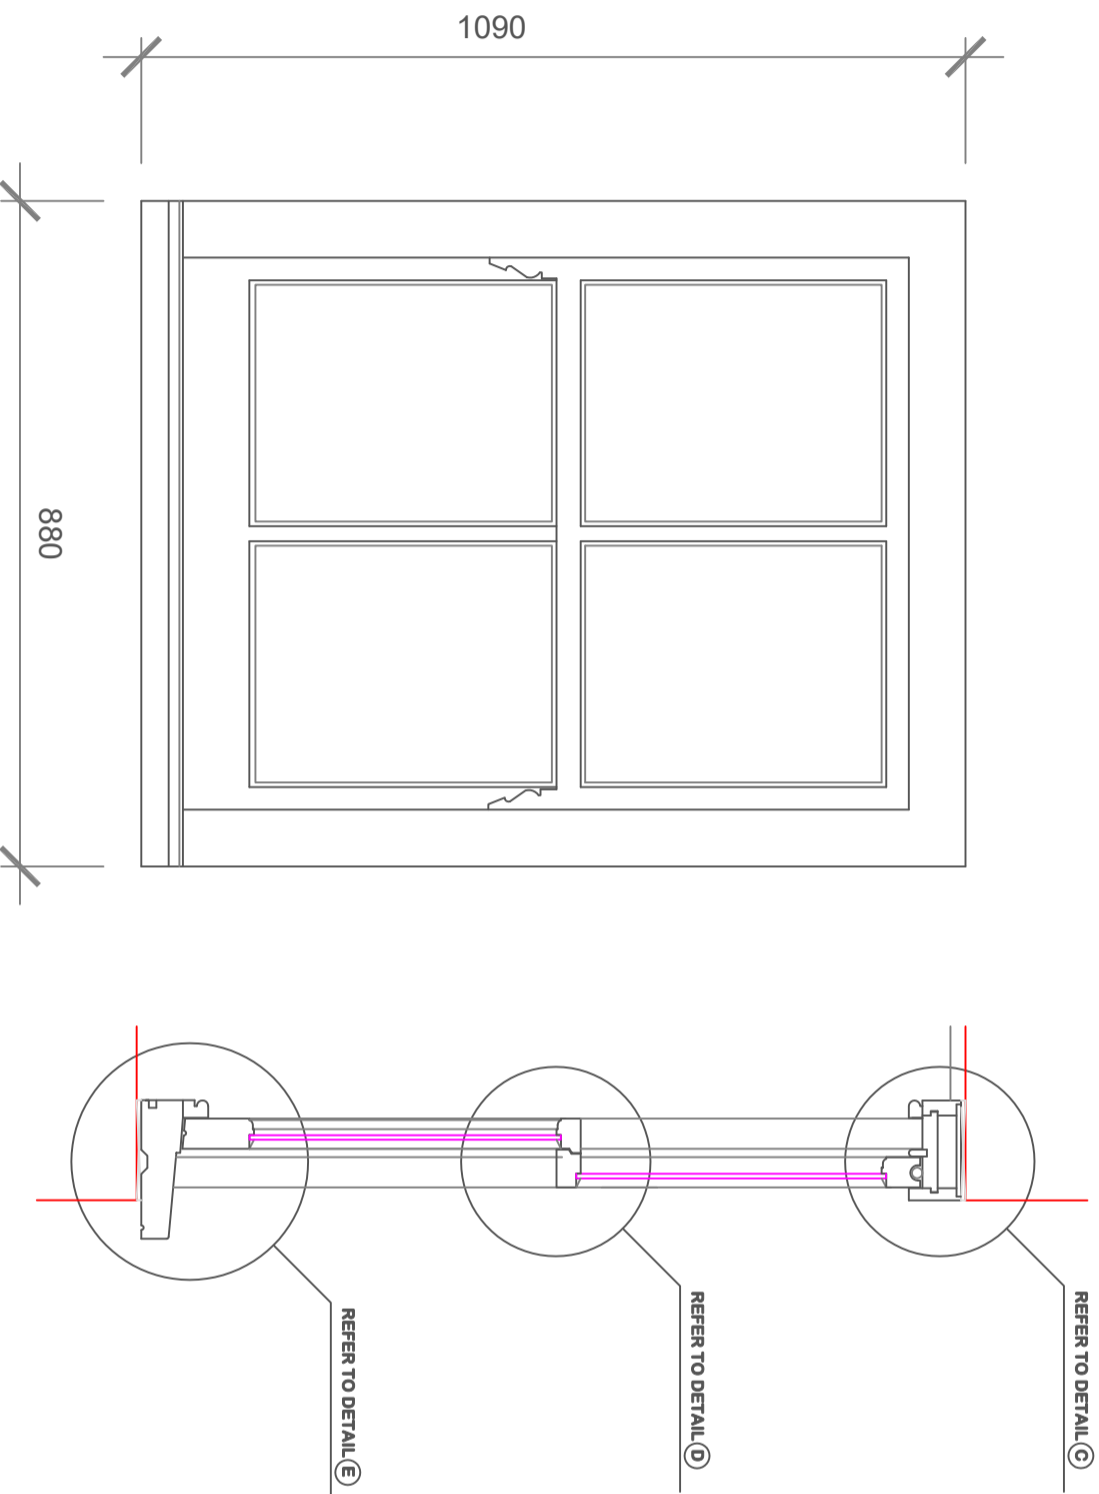

SCALE BAR 1:100

0m

10m

W5 - GF KITCHEN SIDE / REAR - DOUBLE HUNG SASH WINDOW DETAILS

SCALE BAR 1:10

0m

1m

REVISIONS:

Client

TREVOR PEARCE

Project

**PROPOSED ALTERATIONS
124 MIDDLE STREET, DEAL, KENT. CT14 6JX**

Drawing Title

AS PROPOSED - WINDOW DETAILS 4

Date	Scale	Drawn by
MARCH 2024	1:10 @ A3	DCT

Project No.	Drawing No.	Revision
2024(10)	08	