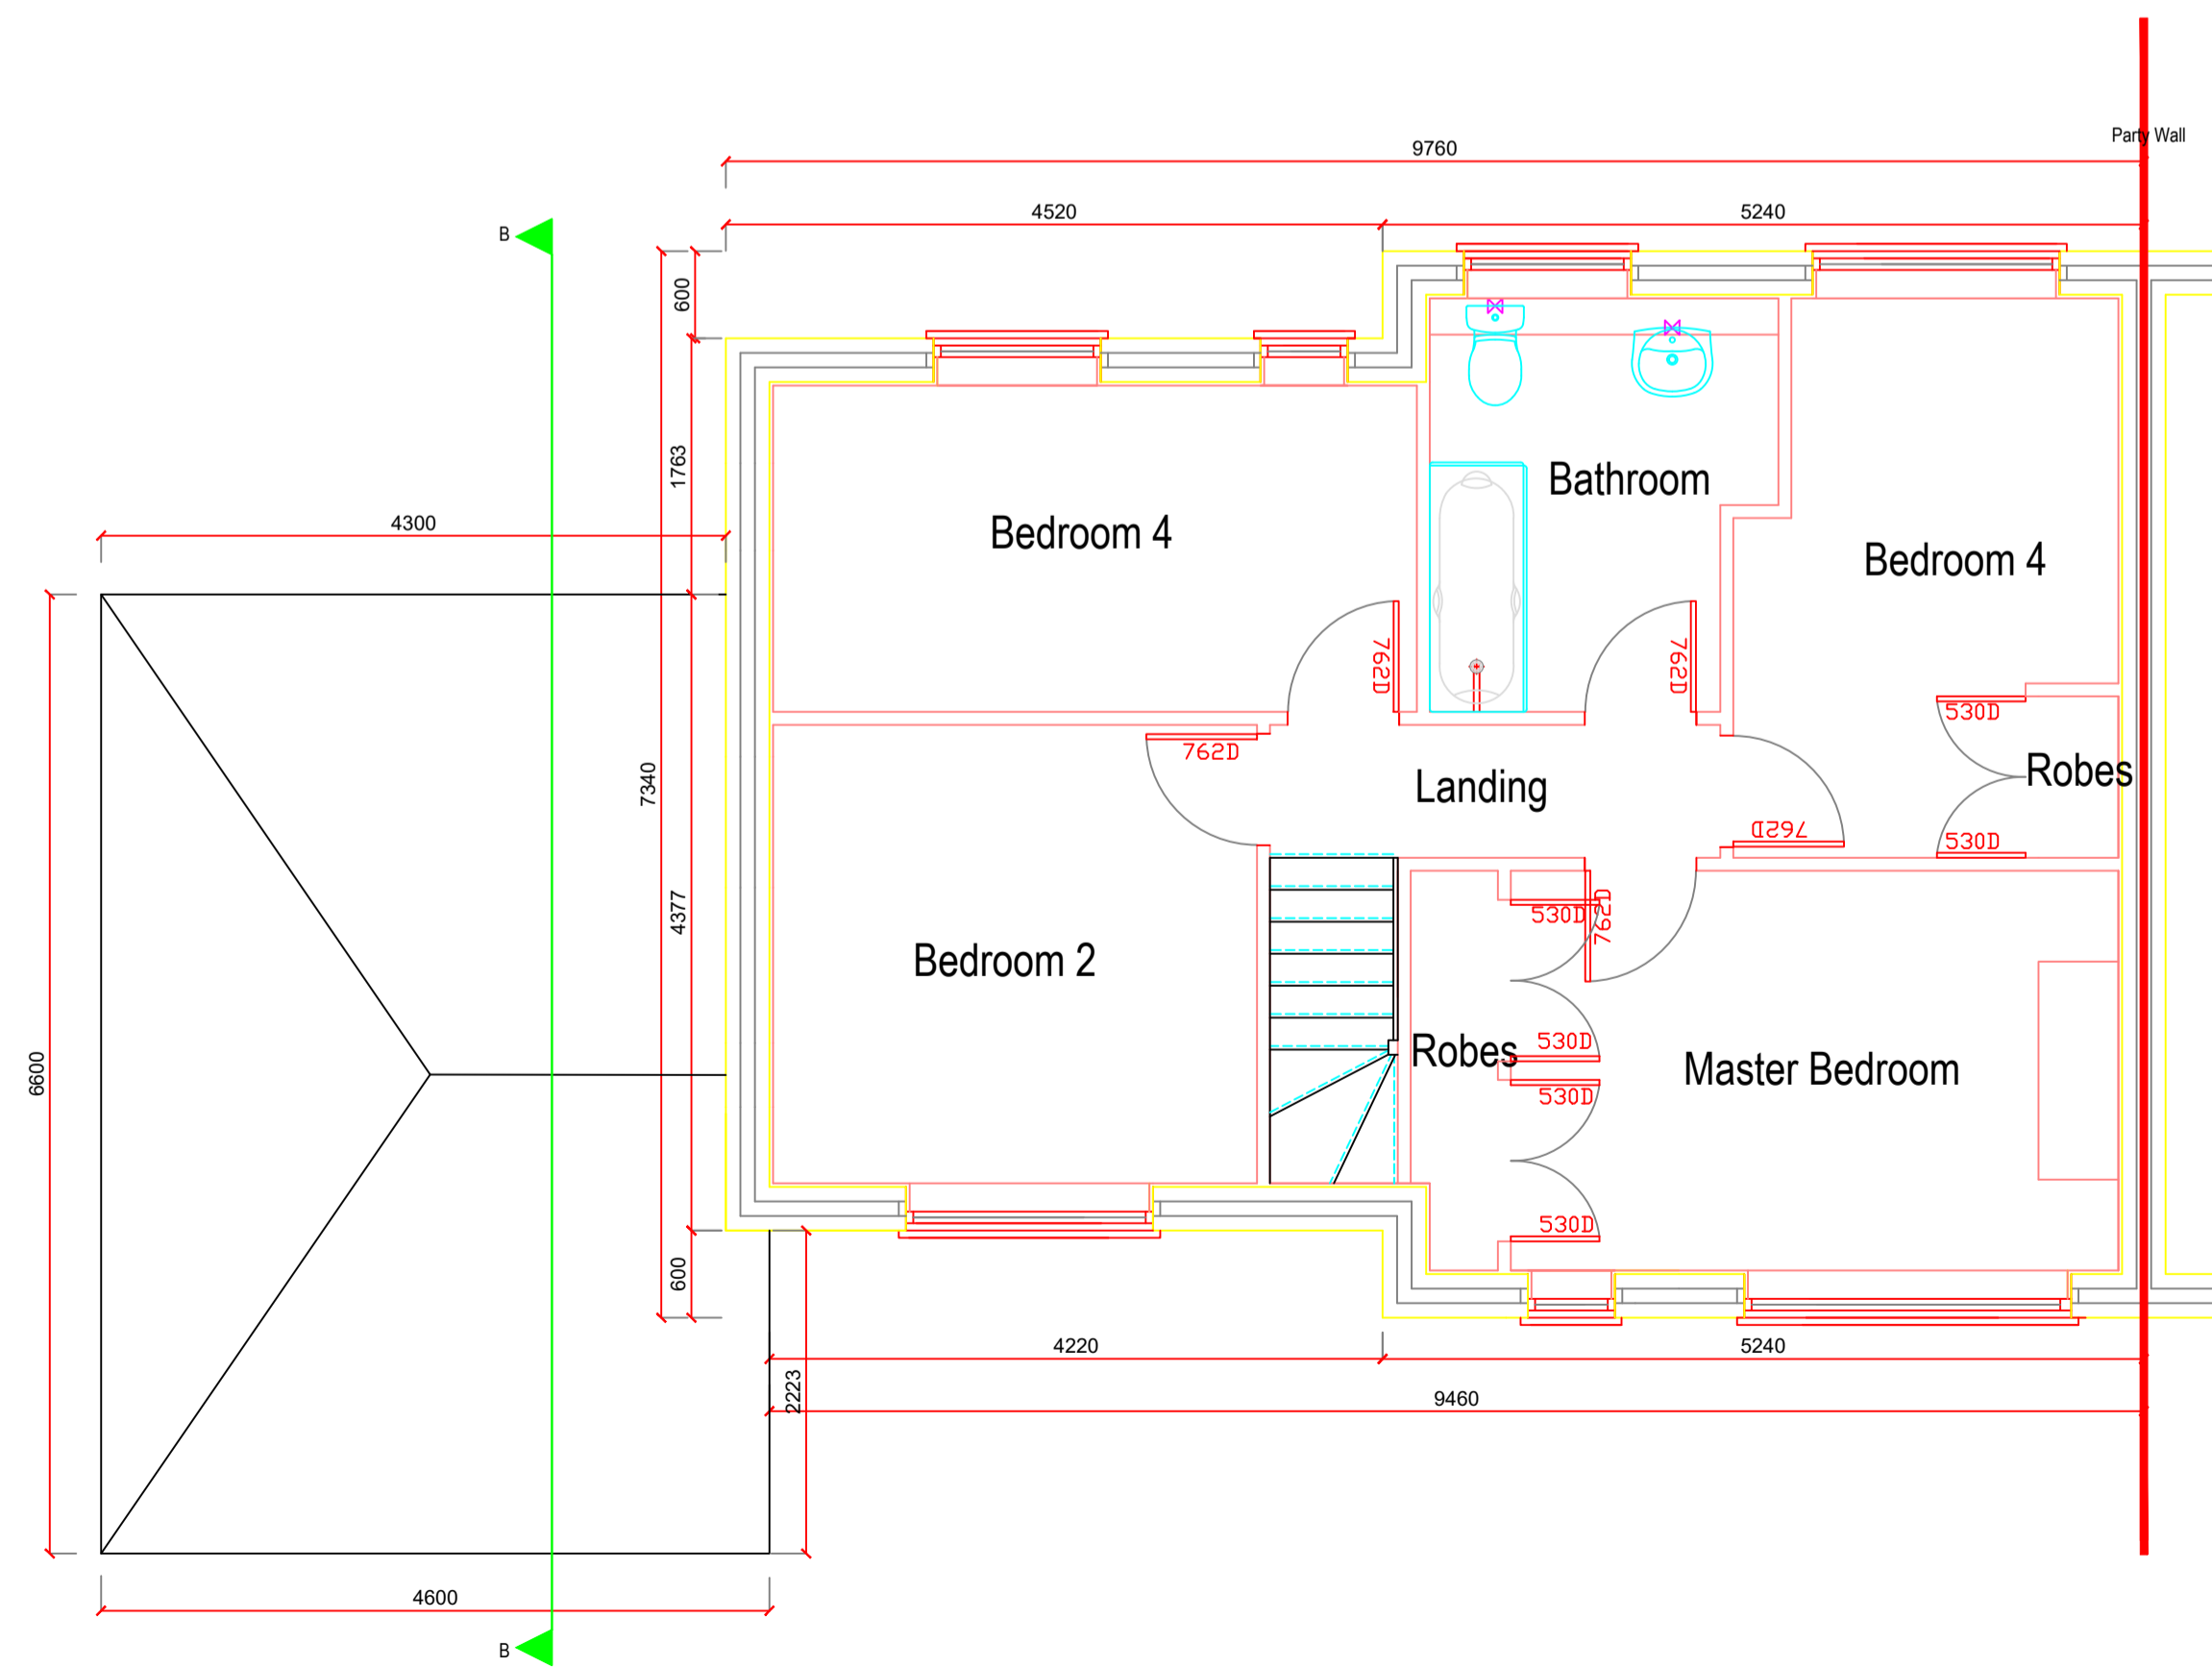

Proposed Foundation Plan 1:50

Proposed Ground Floor Plan 1:50

Proposed First Floor Plan 1:50

Proposed Roof Plan 1:50

1, Ridding Court, Esh Winning			
Proposed Plans			
Date: 20.03.2024	Scale: 1:50 @ A1	Drawn: DM	Checked: DM
Drawing Number: RC-PP-003		Revision:	