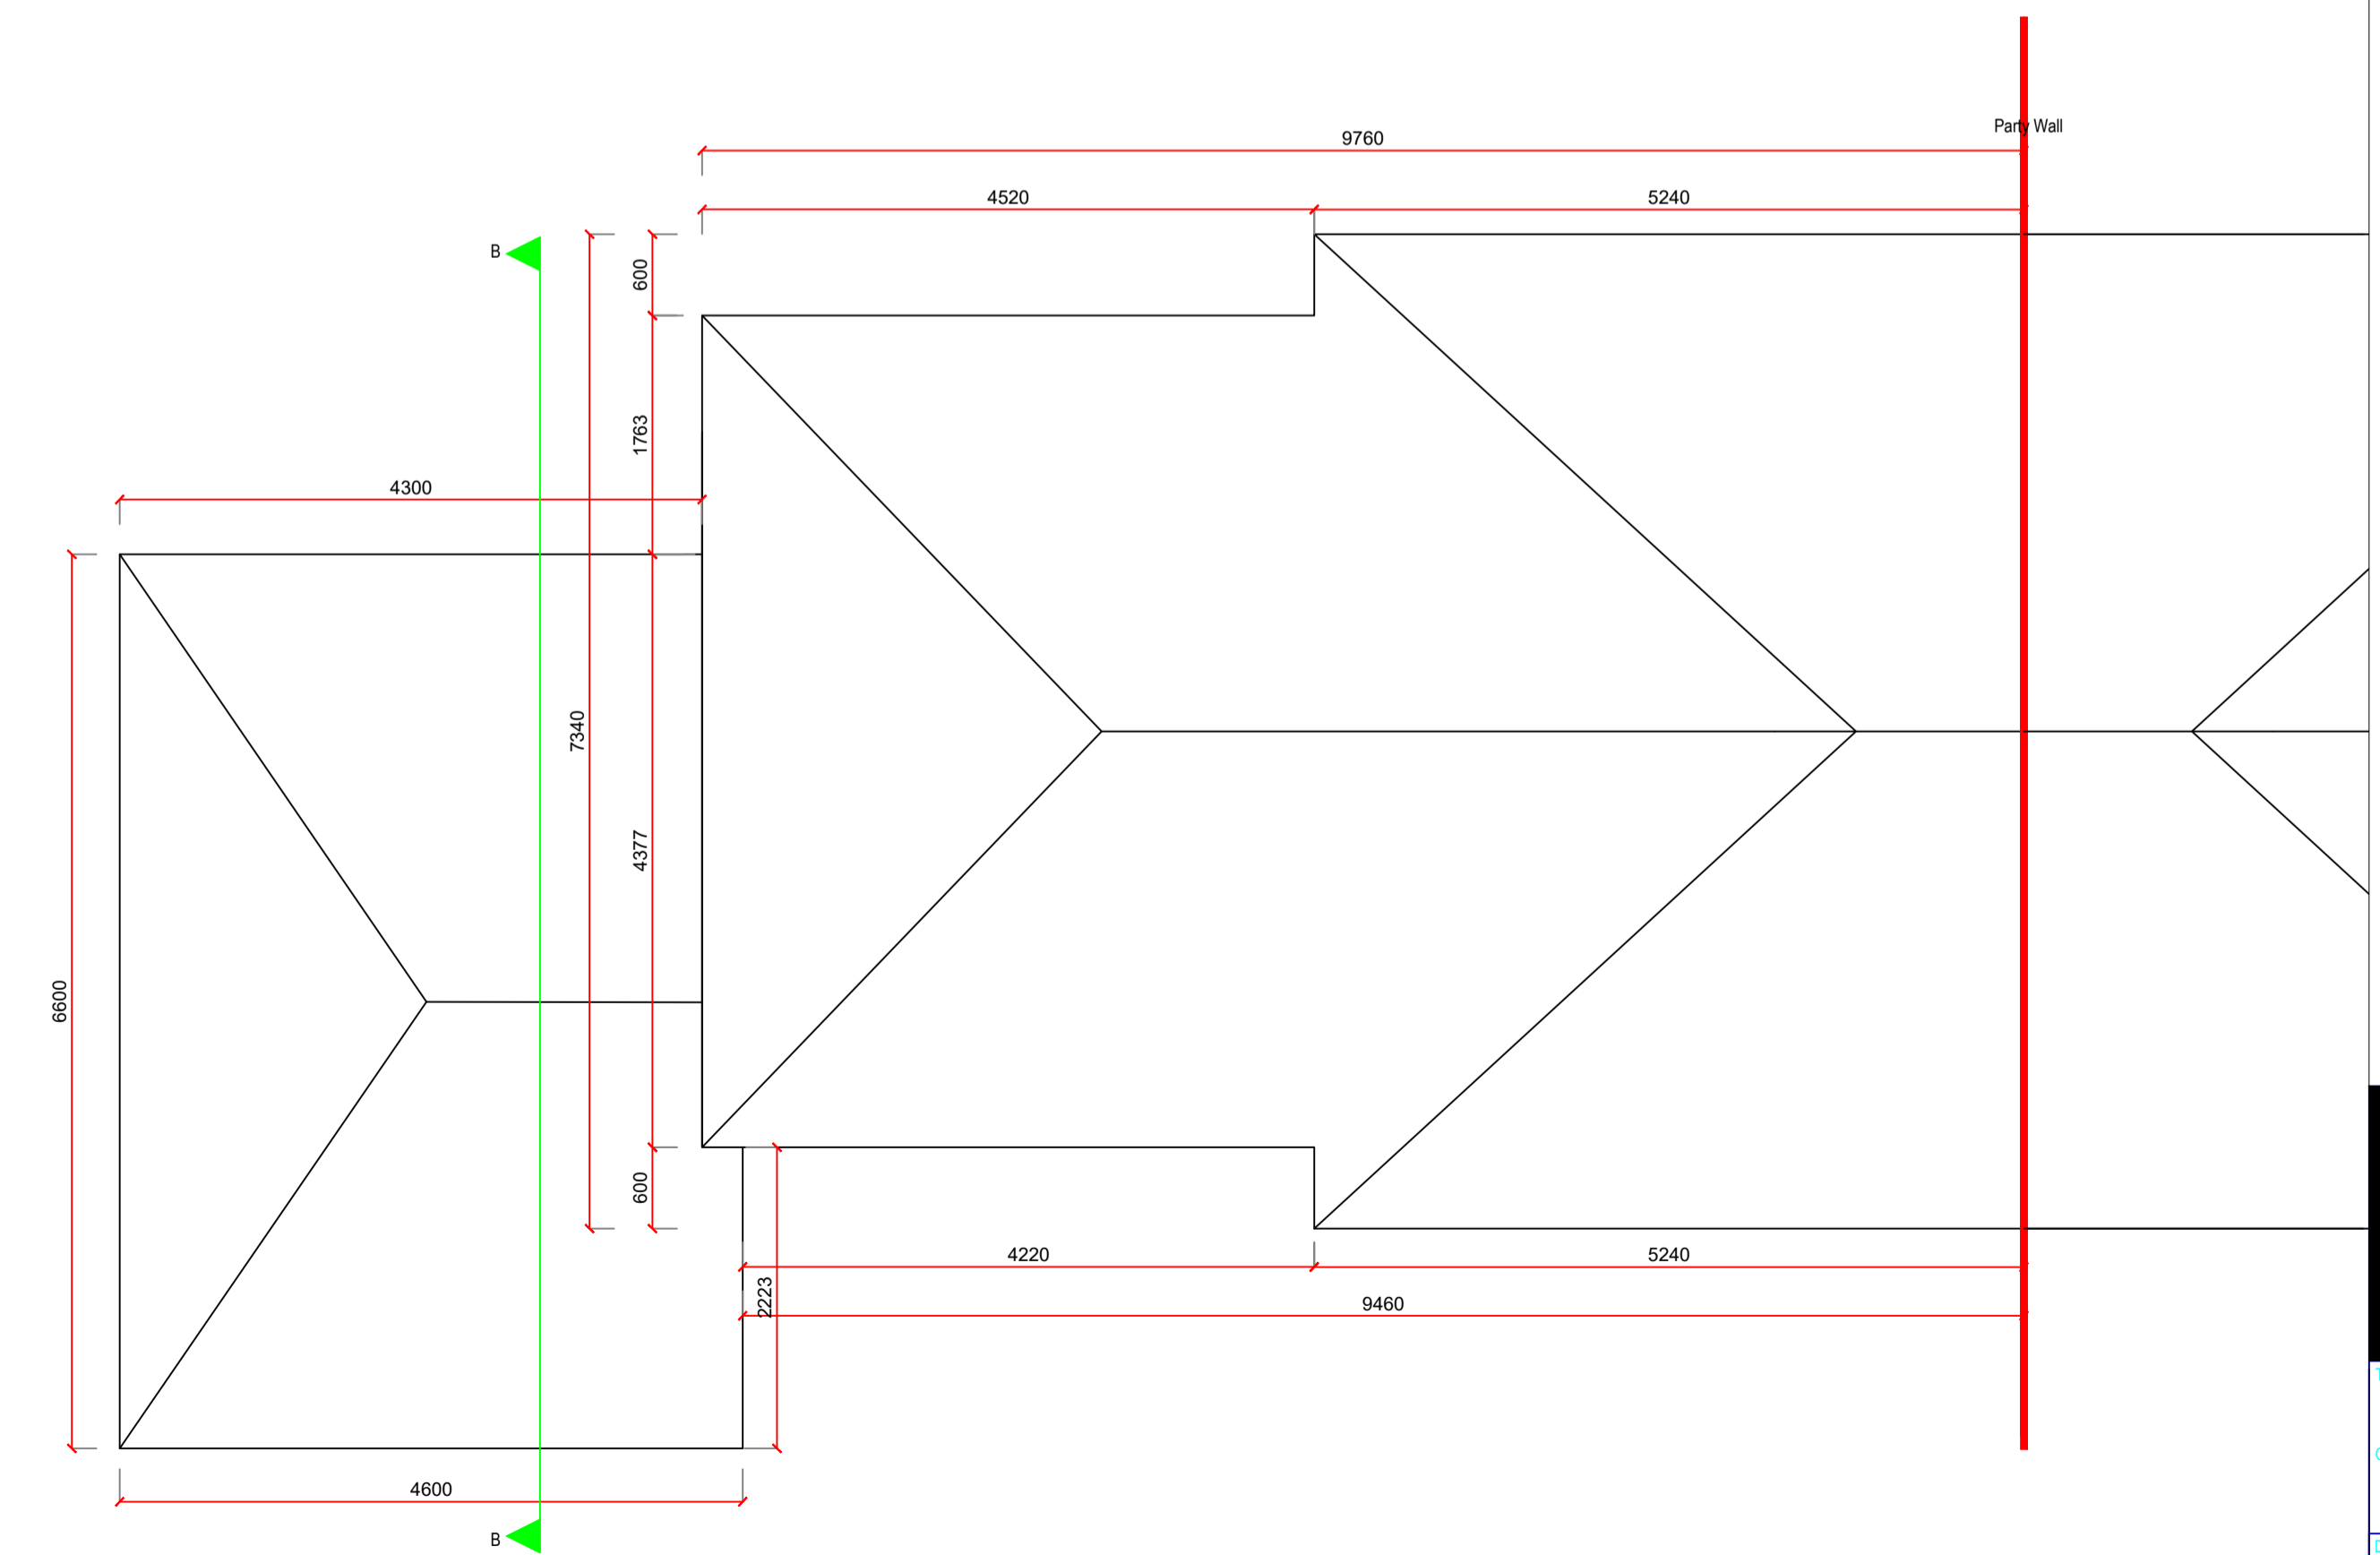

Proposed Foundation Plan 1:50

Proposed Ground Floor Plan 1:50

Proposed First Floor Plan 1:50

Proposed Roof Plan 1:50

1, Ridding Court, Esh Winning			
Proposed Plans			
Date: 20.03.2024	Scale: 1:50 @ A1	Drawn: DM	Checked: DM
Drawing Number: RC-PP-003		Revision:	