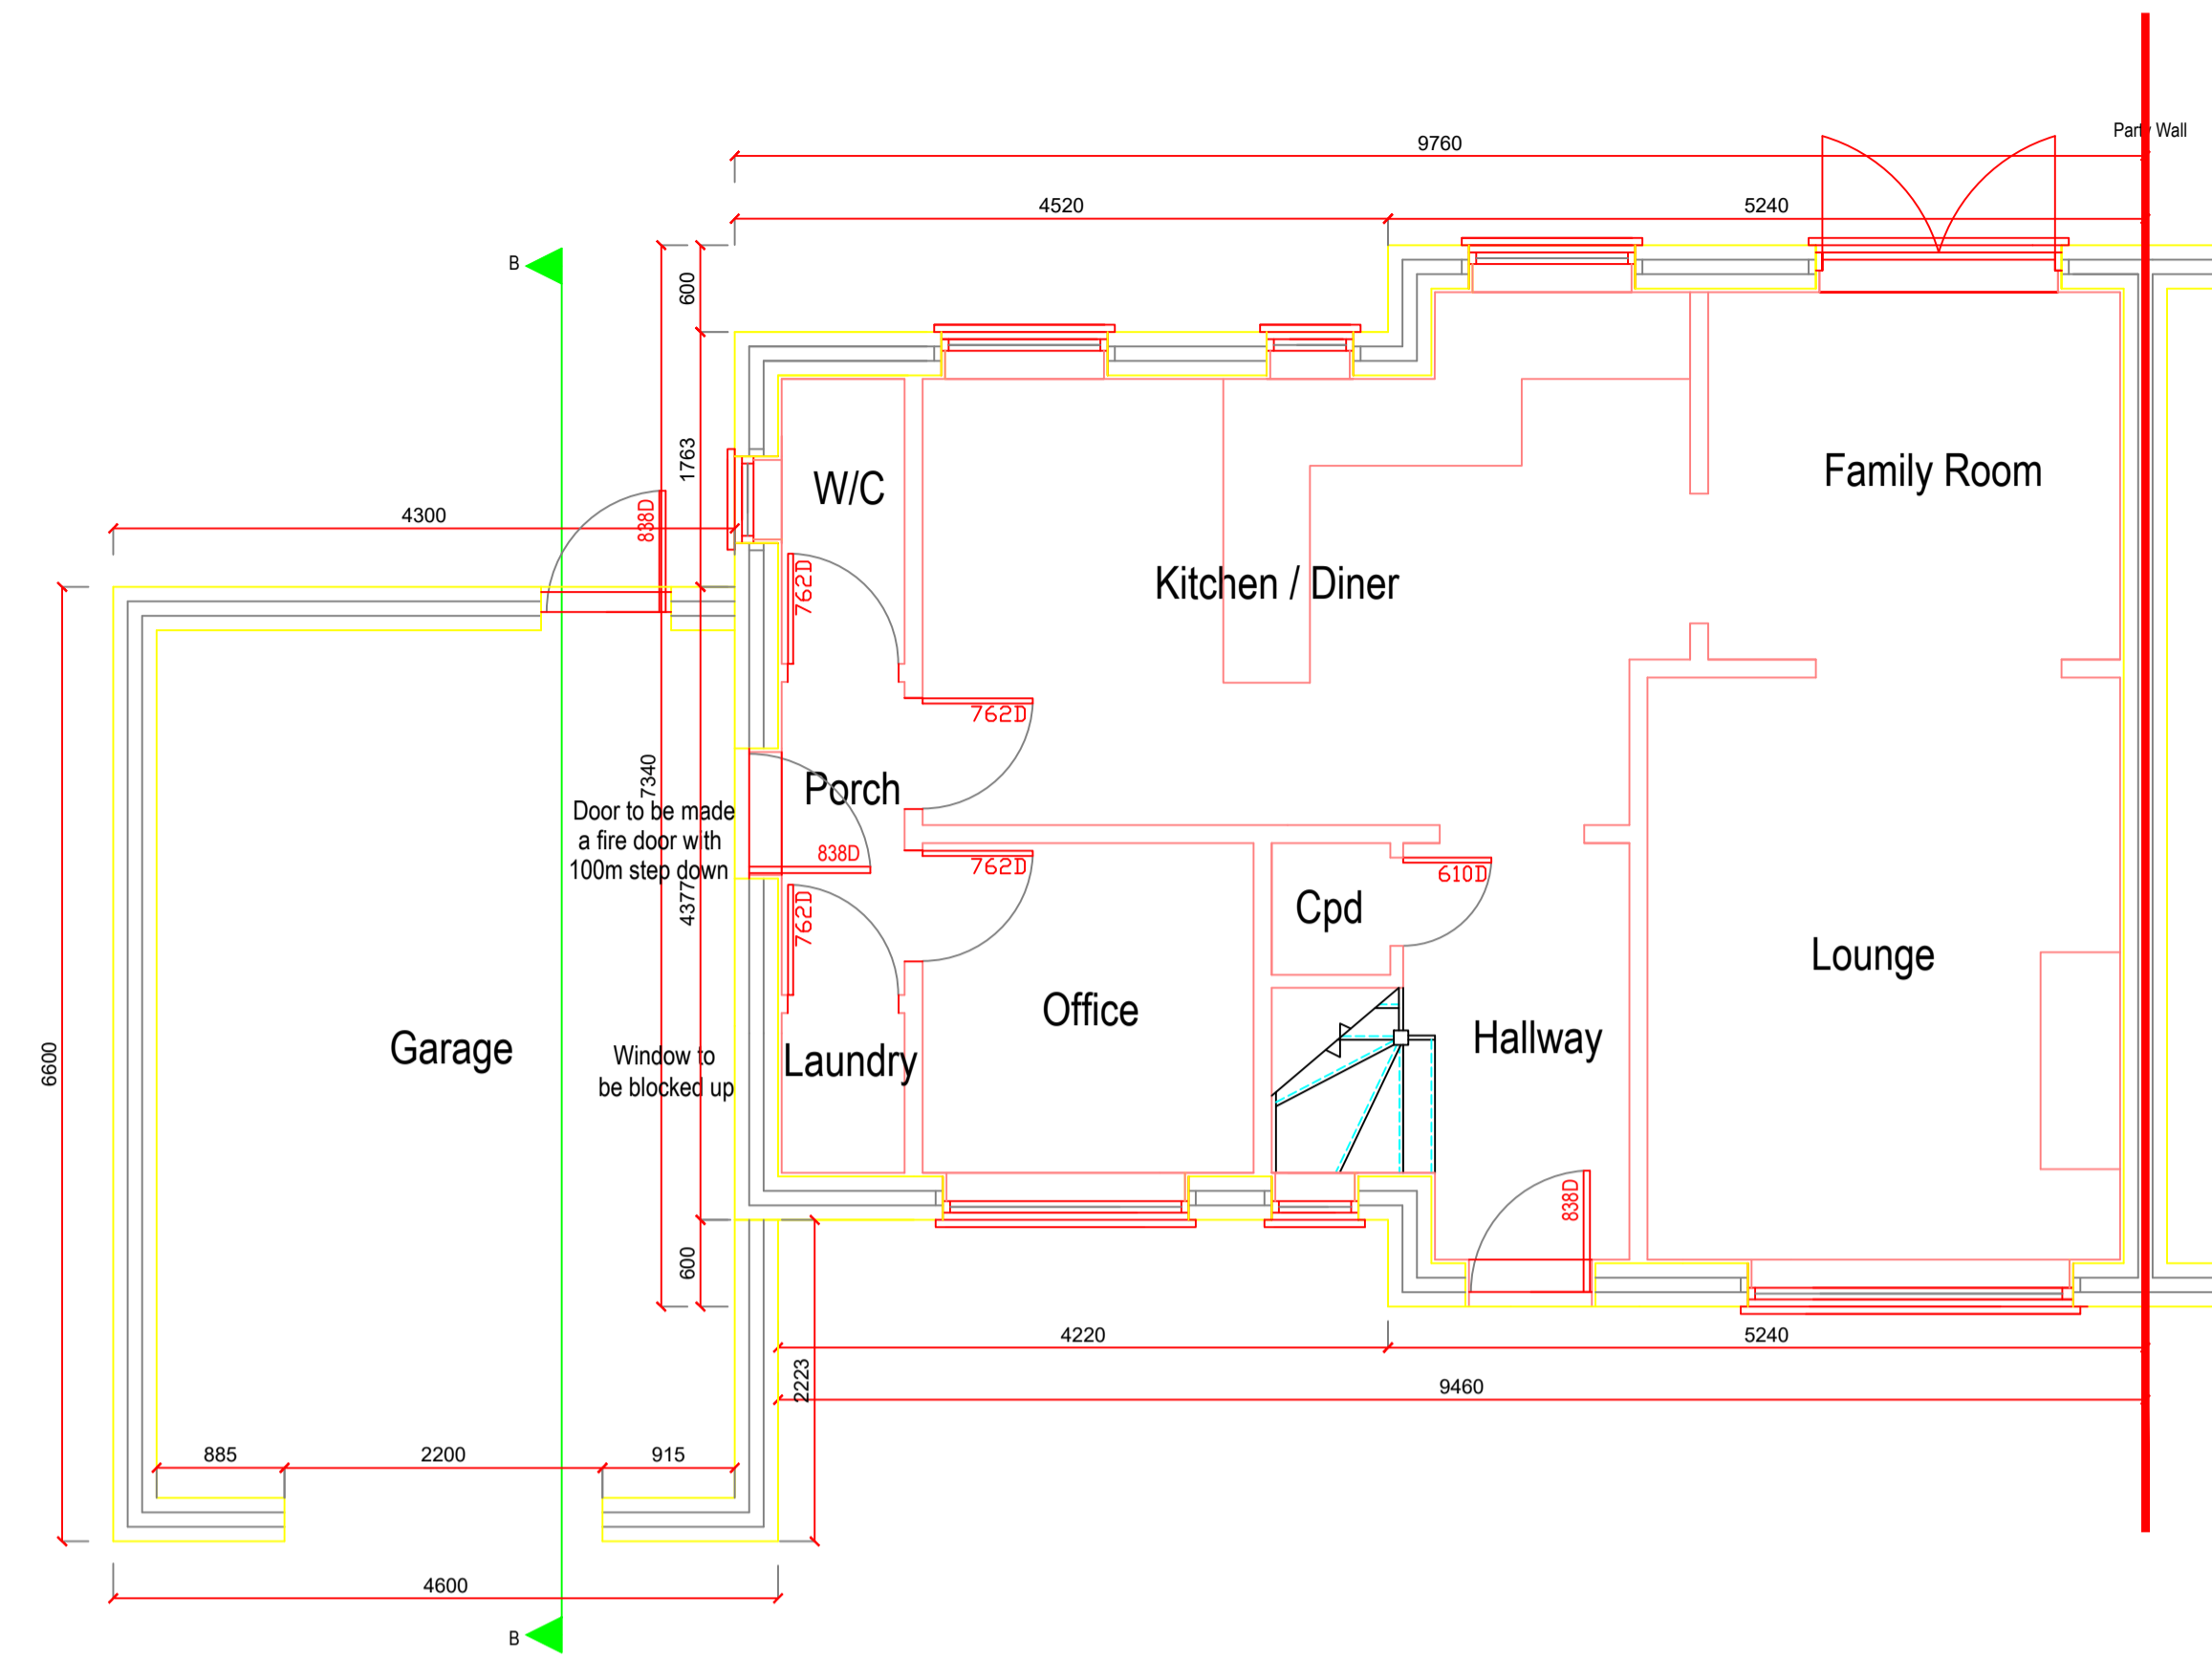

Proposed Foundation Plan 1:50

Proposed Ground Floor Plan 1:50

Proposed First Floor Plan 1:50

Proposed Roof Plan 1:50

1, Ridding Court, Esh Winning			
Proposed Plans			
Date: 20.03.2024	Scale: 1:50 @ A1	Drawn: DM	Checked: DM
Drawing Number: RC-PP-003		Revision:	