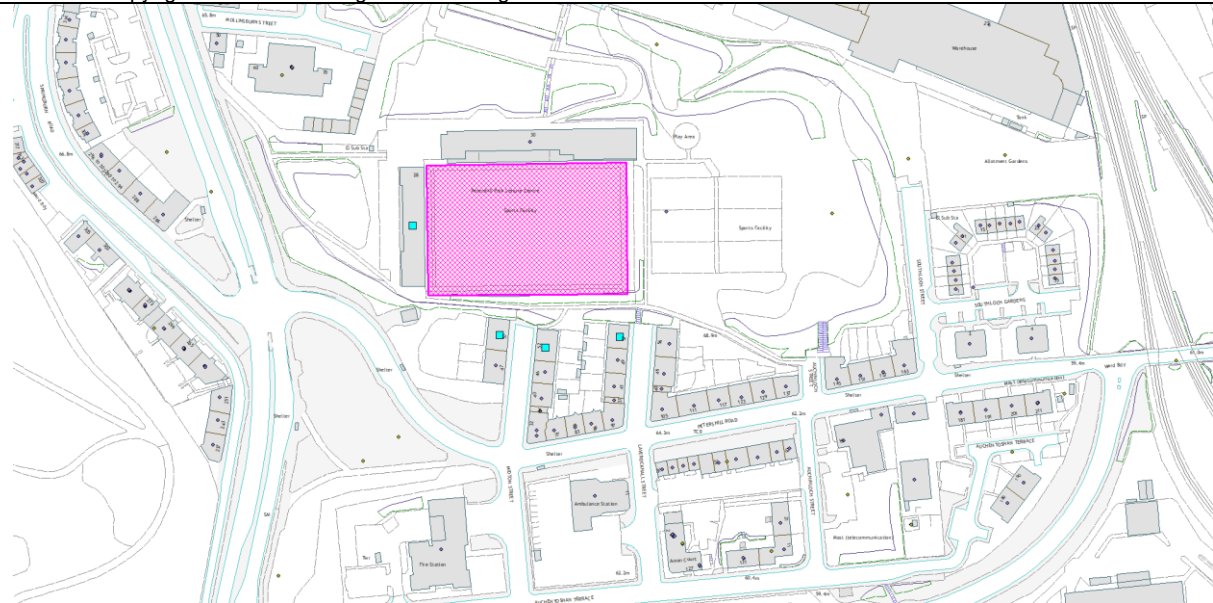

24/00662/FUL

Leisure Centre 30 Adamswell Street Glasgow G21 4DD

NEIGHBOURING LAND TO BE NOTIFIED

Land to south of application site and

Land to northeast (adjacent to play area)

NEIGHBOURS NOTIFIED

Please note that any mapping is for illustrative purposes only and is not true to any marked scale

© Crown Copyright and database Right 2020. All rights reserved. OS Licence number 100023379

Any Ordnance Survey mapping included within this document is provided by Glasgow City Council under licence from the Ordnance Survey in order to fulfil its public function to make available Council-held public domain information. Persons viewing this mapping should contact Ordnance Survey Copyright for advice where they wish to license Ordnance Survey mapping/map data for their own use. The OS website can be found at www.ordnancesurvey.co.uk