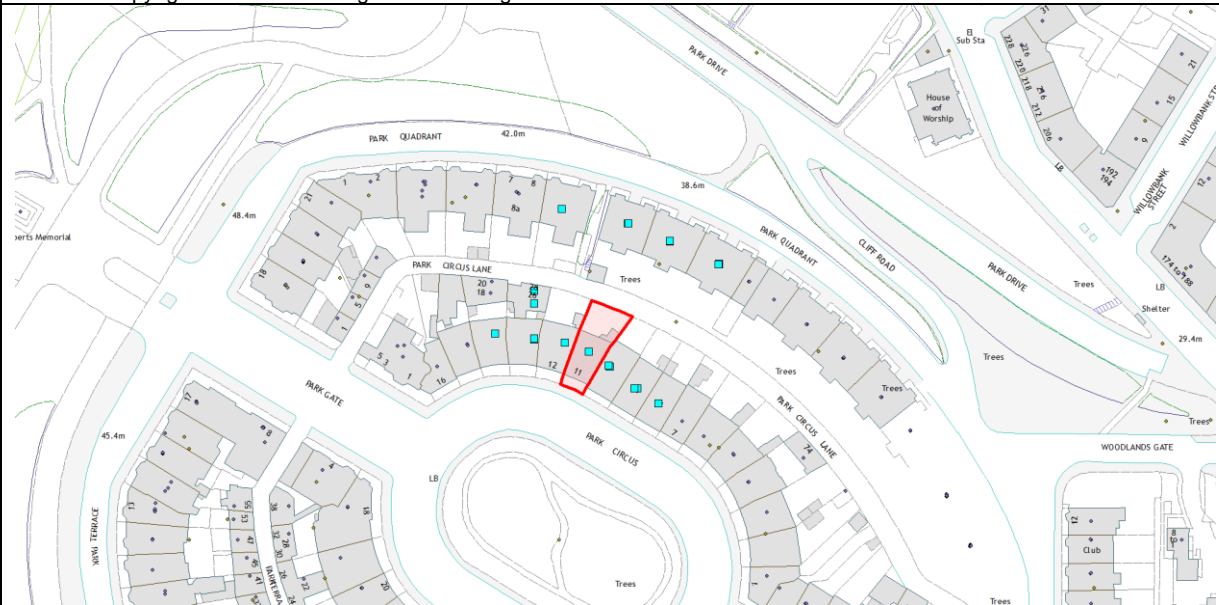

24/00699/FUL

Flat Basement 11 Park Circus Glasgow G3 6AX

NEIGHBOURING LAND TO BE NOTIFIED

None

NEIGHBOURS NOTIFIED

Please note that any mapping is for illustrative purposes only and is not true to any marked scale

© Crown Copyright and database Right 2020. All rights reserved. OS Licence number 100023379

Any Ordnance Survey mapping included within this document is provided by Glasgow City Council under licence from the Ordnance Survey in order to fulfil its public function to make available Council-held public domain information. Persons viewing this mapping should contact Ordnance Survey Copyright for advice where they wish to license Ordnance Survey mapping/map data for their own use. The OS website can be found at www.ordnancesurvey.co.uk

1. Flat 1/1 14 Park Quadrant Glasgow G3 6BD
2. Flat 5/1 14 Park Quadrant Glasgow G3 6BD
3. Flat 4/2 14 Park Quadrant Glasgow G3 6BD
4. Flat 4/1 14 Park Quadrant Glasgow G3 6BD
5. Flat 3/2 14 Park Quadrant Glasgow G3 6BD
6. Flat 3/1 14 Park Quadrant Glasgow G3 6BD
7. Flat 2/2 14 Park Quadrant Glasgow G3 6BD
8. Flat 2/1 14 Park Quadrant Glasgow G3 6BD
9. Flat 1/2 14 Park Quadrant Glasgow G3 6BD
10. Flat 5/1 12 Park Quadrant Glasgow G3 6BD
11. Flat 4/2 12 Park Quadrant Glasgow G3 6BD
12. Flat 4/1 12 Park Quadrant Glasgow G3 6BD
13. Flat 3/2 12 Park Quadrant Glasgow G3 6BD