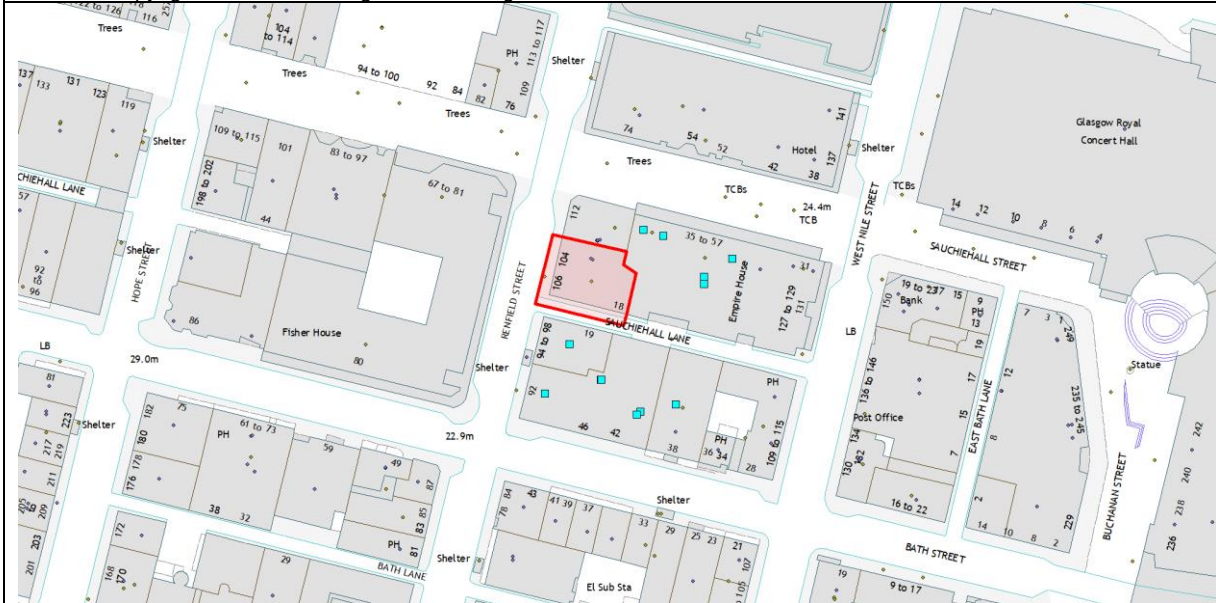

24/00723/FUL

106 Renfield Street Glasgow G2 1NH

NEIGHBOURING LAND TO BE NOTIFIED

vacant building to west of application site.

NEIGHBOURS NOTIFIED

Please note that any mapping is for illustrative purposes only and is not true to any marked scale

© Crown Copyright and database Right 2020. All rights reserved. OS Licence number 100023379

Any Ordnance Survey mapping included within this document is provided by Glasgow City Council under licence from the Ordnance Survey in order to fulfil its public function to make available Council-held public domain information. Persons viewing this mapping should contact Ordnance Survey Copyright for advice where they wish to license Ordnance Survey mapping/map data for their own use. The OS website can be found at www.ordnancesurvey.co.uk

1. 42 Bath Street Glasgow G2 1HG
2. Flat 2/2 38A Bath Street Glasgow G2 1HG
3. 90 Renfield Street Glasgow G2 1NH
4. Flat 3/3 38A Bath Street Glasgow G2 1HG
5. Flat 3/1 38A Bath Street Glasgow G2 1HG
6. Flat 1/1 38A Bath Street Glasgow G2 1HG
7. 40 Bath Street Glasgow G2 1HG
8. Flat 5/4 38A Bath Street Glasgow G2 1HG
9. Flat 5/3 38A Bath Street Glasgow G2 1HG
10. Flat 5/2 38A Bath Street Glasgow G2 1HG
11. Flat 5/1 38A Bath Street Glasgow G2 1HG
12. Flat 4/4 38A Bath Street Glasgow G2 1HG
13. Flat 4/3 38A Bath Street Glasgow G2 1HG