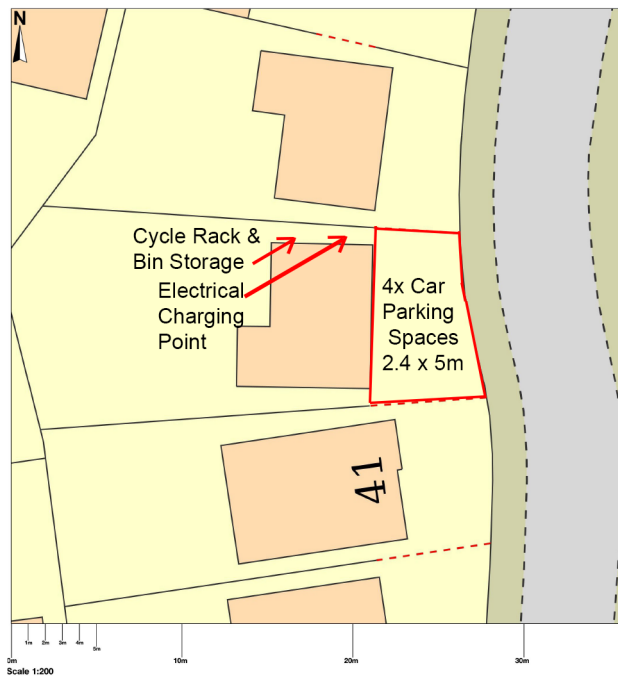

43 Sandwell Avenue, Thornton-Cleveleys, FY5 4FN