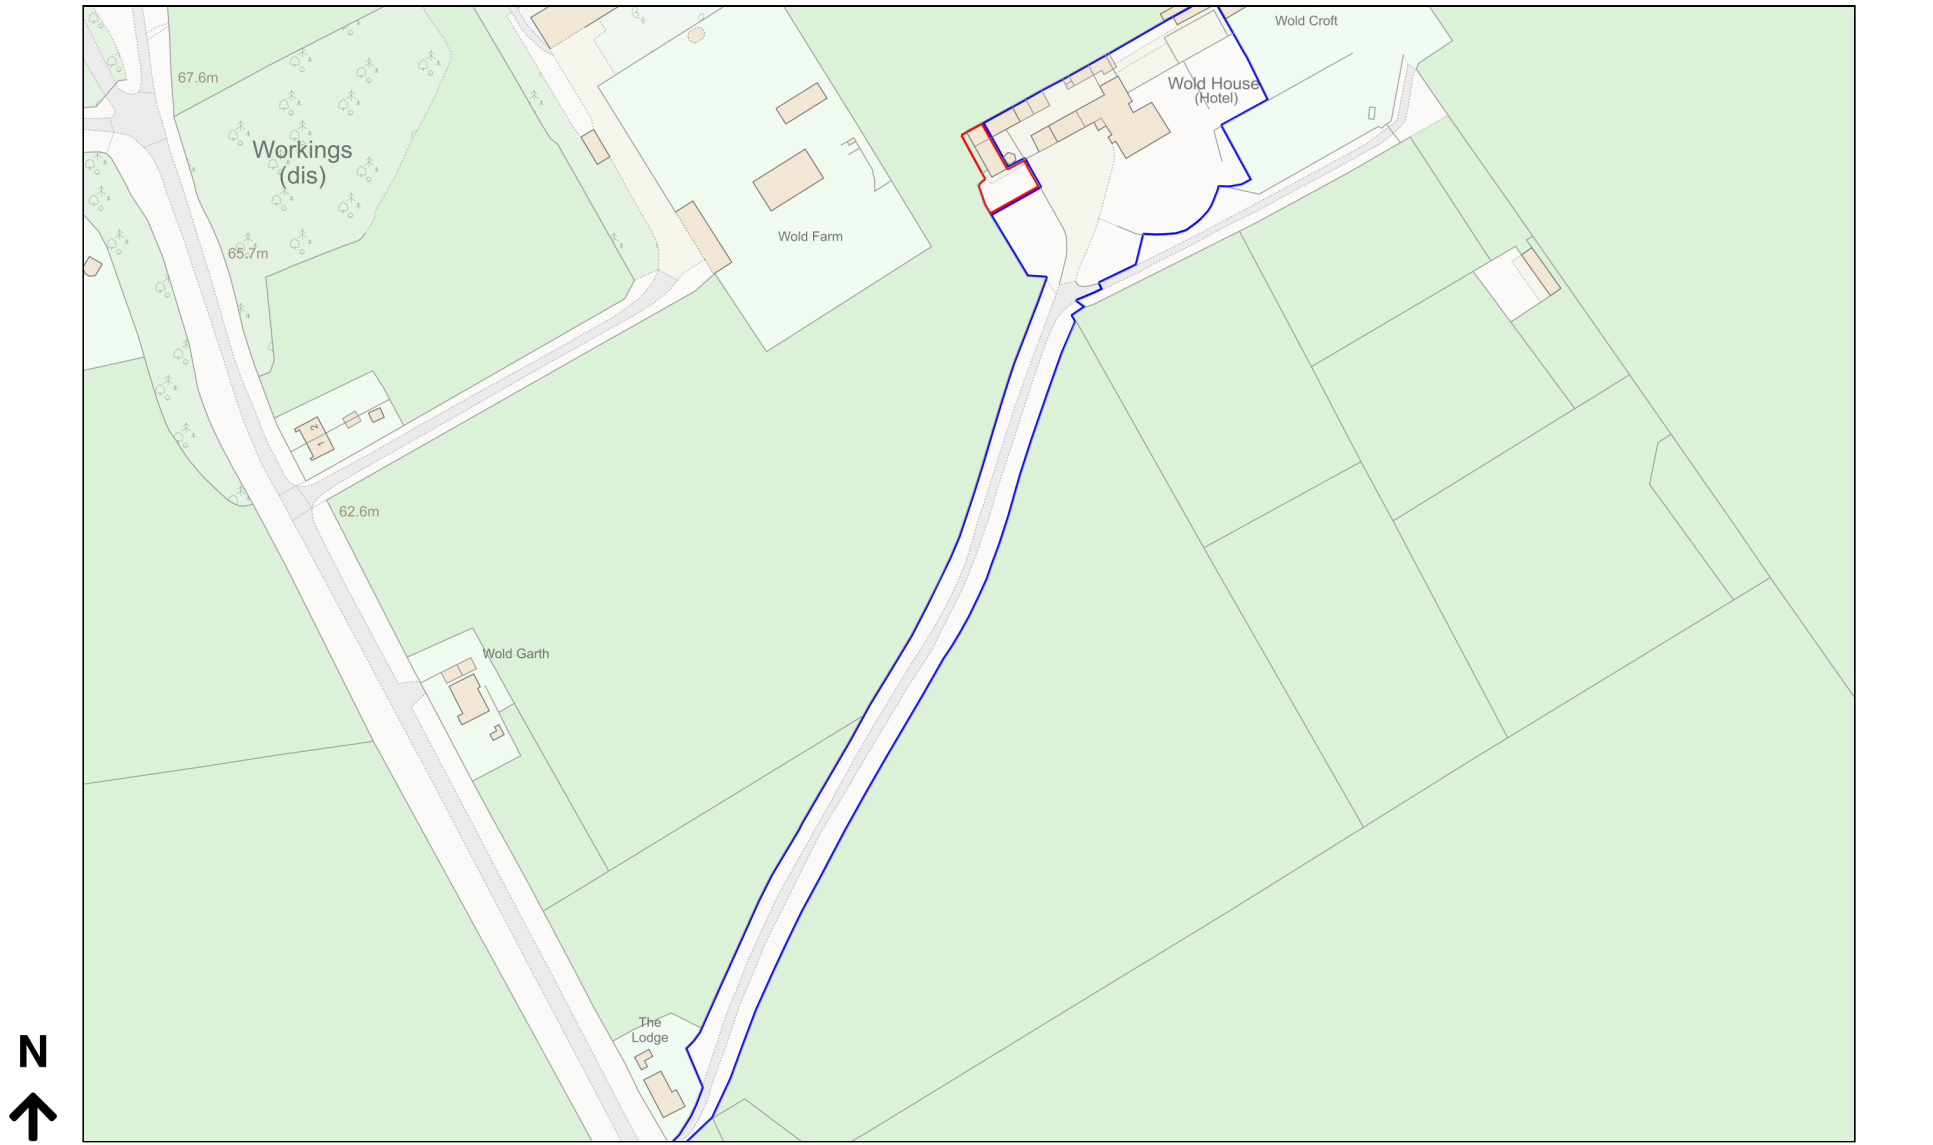

# Location Plan

Site Address: **Holiday Units, Wold House, Wold Road, Nafferton, YO25 4LD**

Date Produced: **11-Dec-2023**

Scale: **1:2500 @A4**

Planning Portal Reference: **PP-12668172v1**