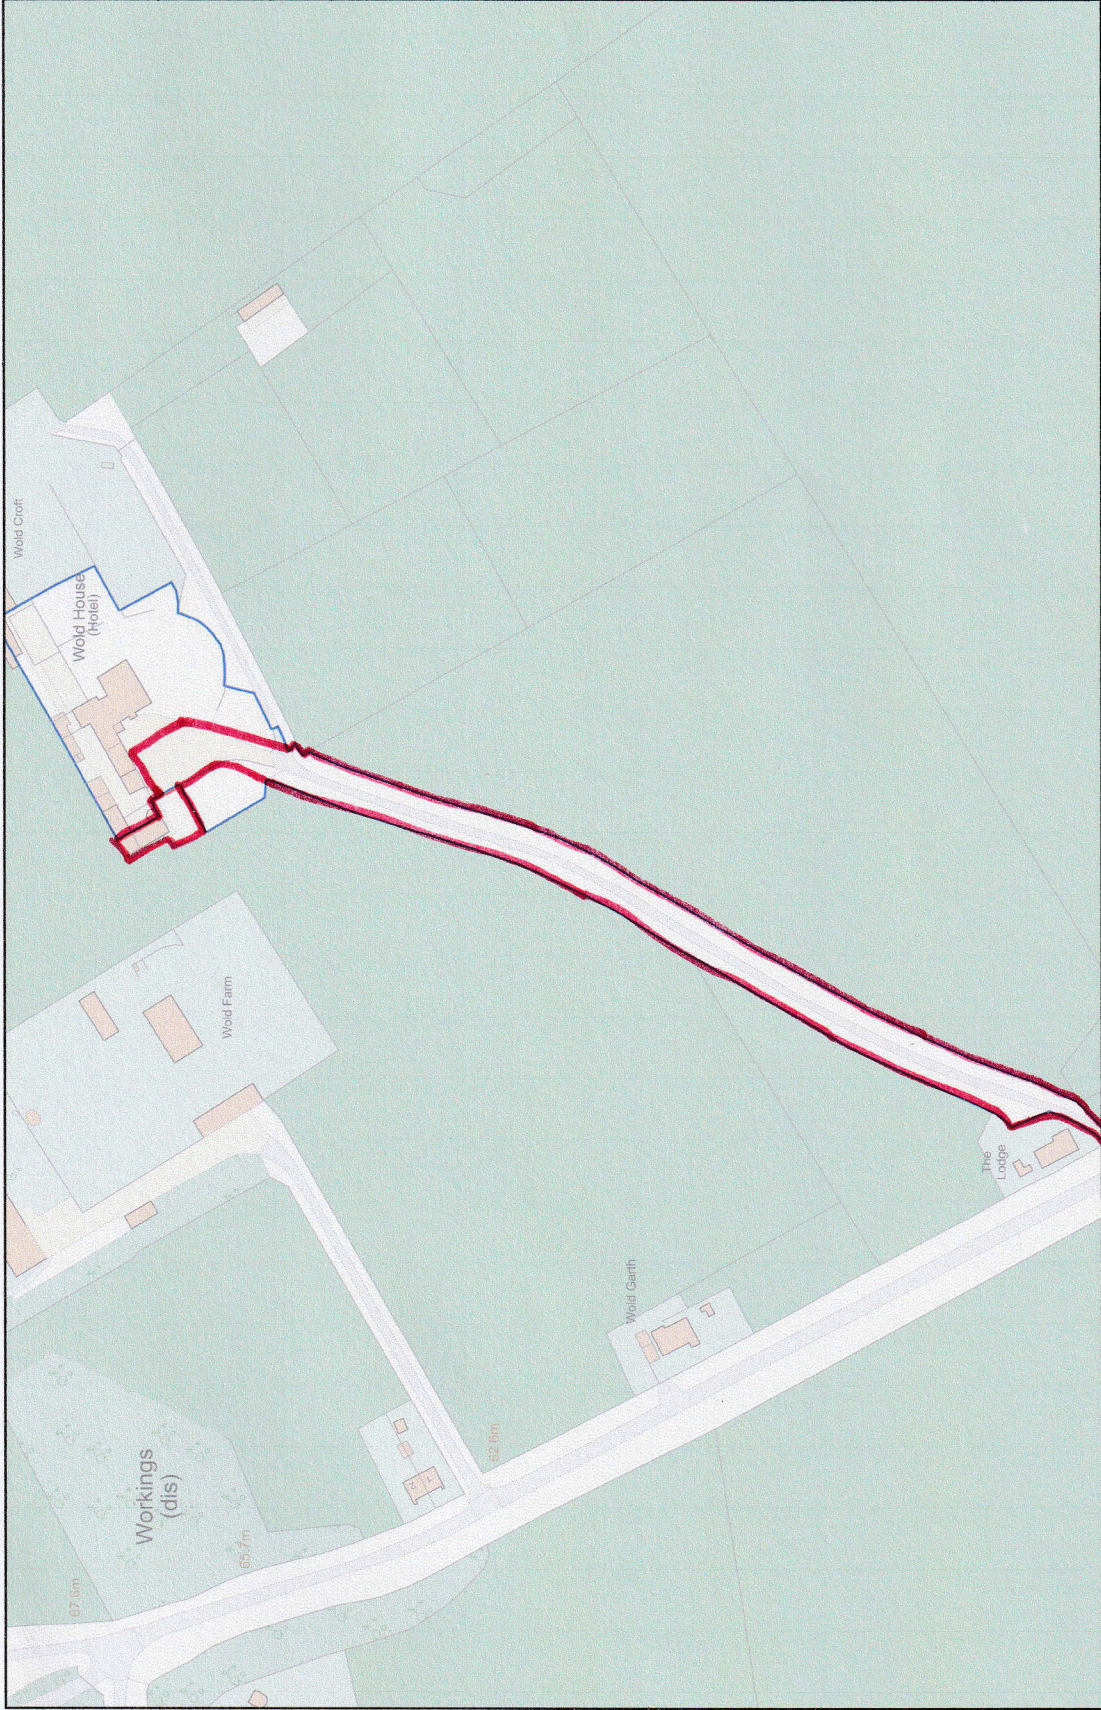

Location Plan

Site Address: Holiday Units, Wold House, Wold Road, Nafferton, YO25 4LD

Date Produced: 11-Dec-2023

Scale: 1:2500 @A4

Planning Portal Reference: PP-12668172v1