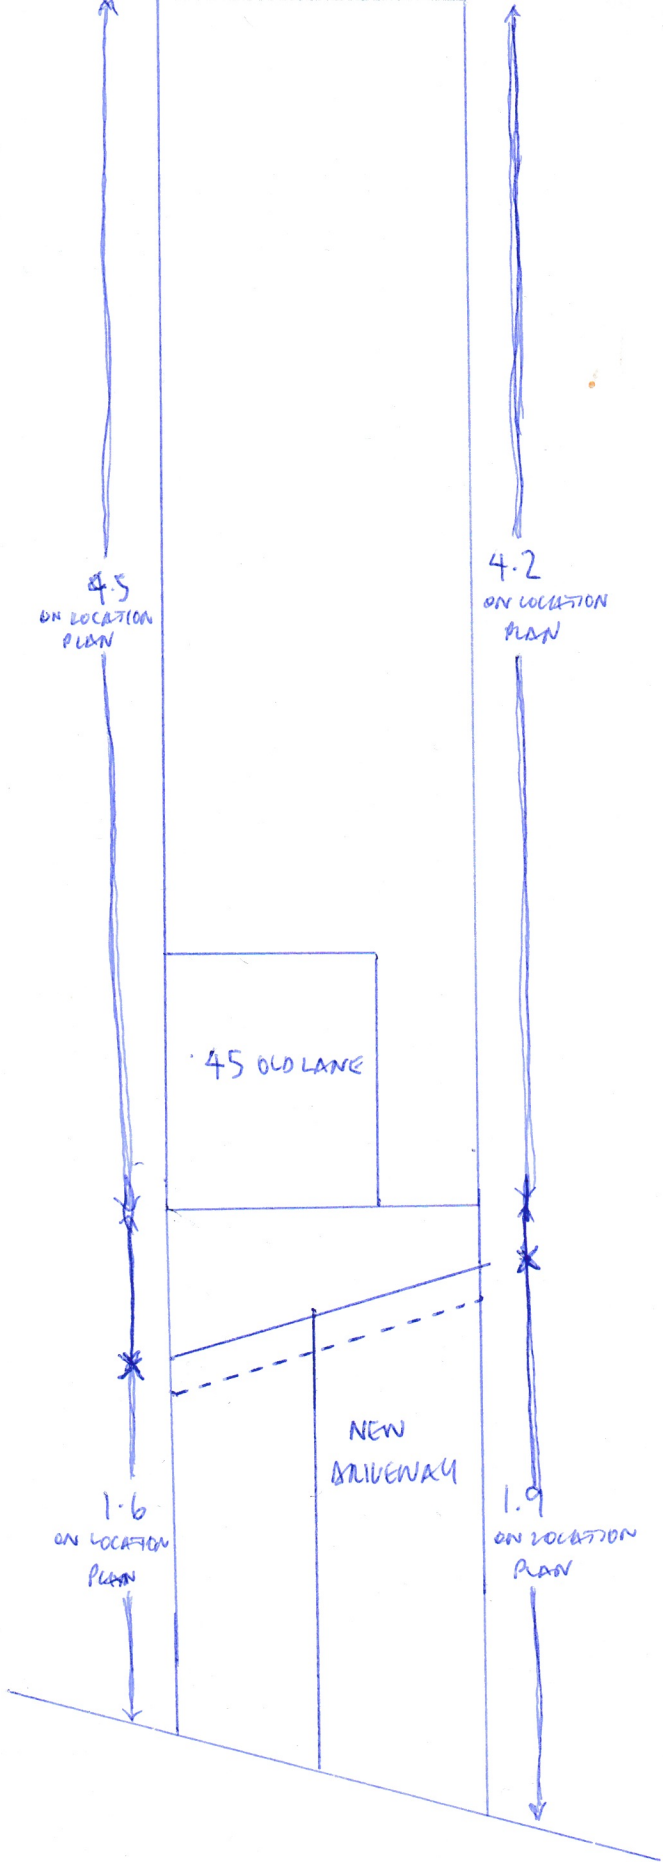

SITE LOCATION PLAN
 (SCALE: 1/1250)

SCALE : 4/1250