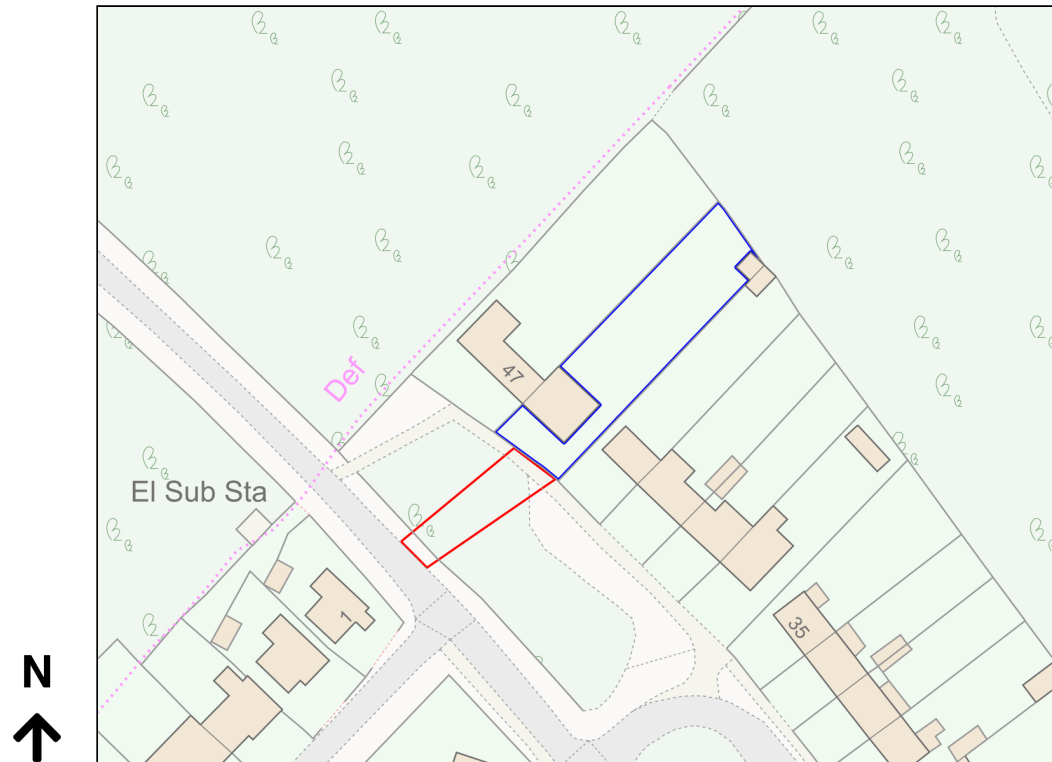

Location Plan

Site Address: 45, Old Lane, Cobham, KT11 1NW

Date Produced: 25-Mar-2024

Scale: 1:1250 @A4

Planning Portal Reference: PP-12922505v1