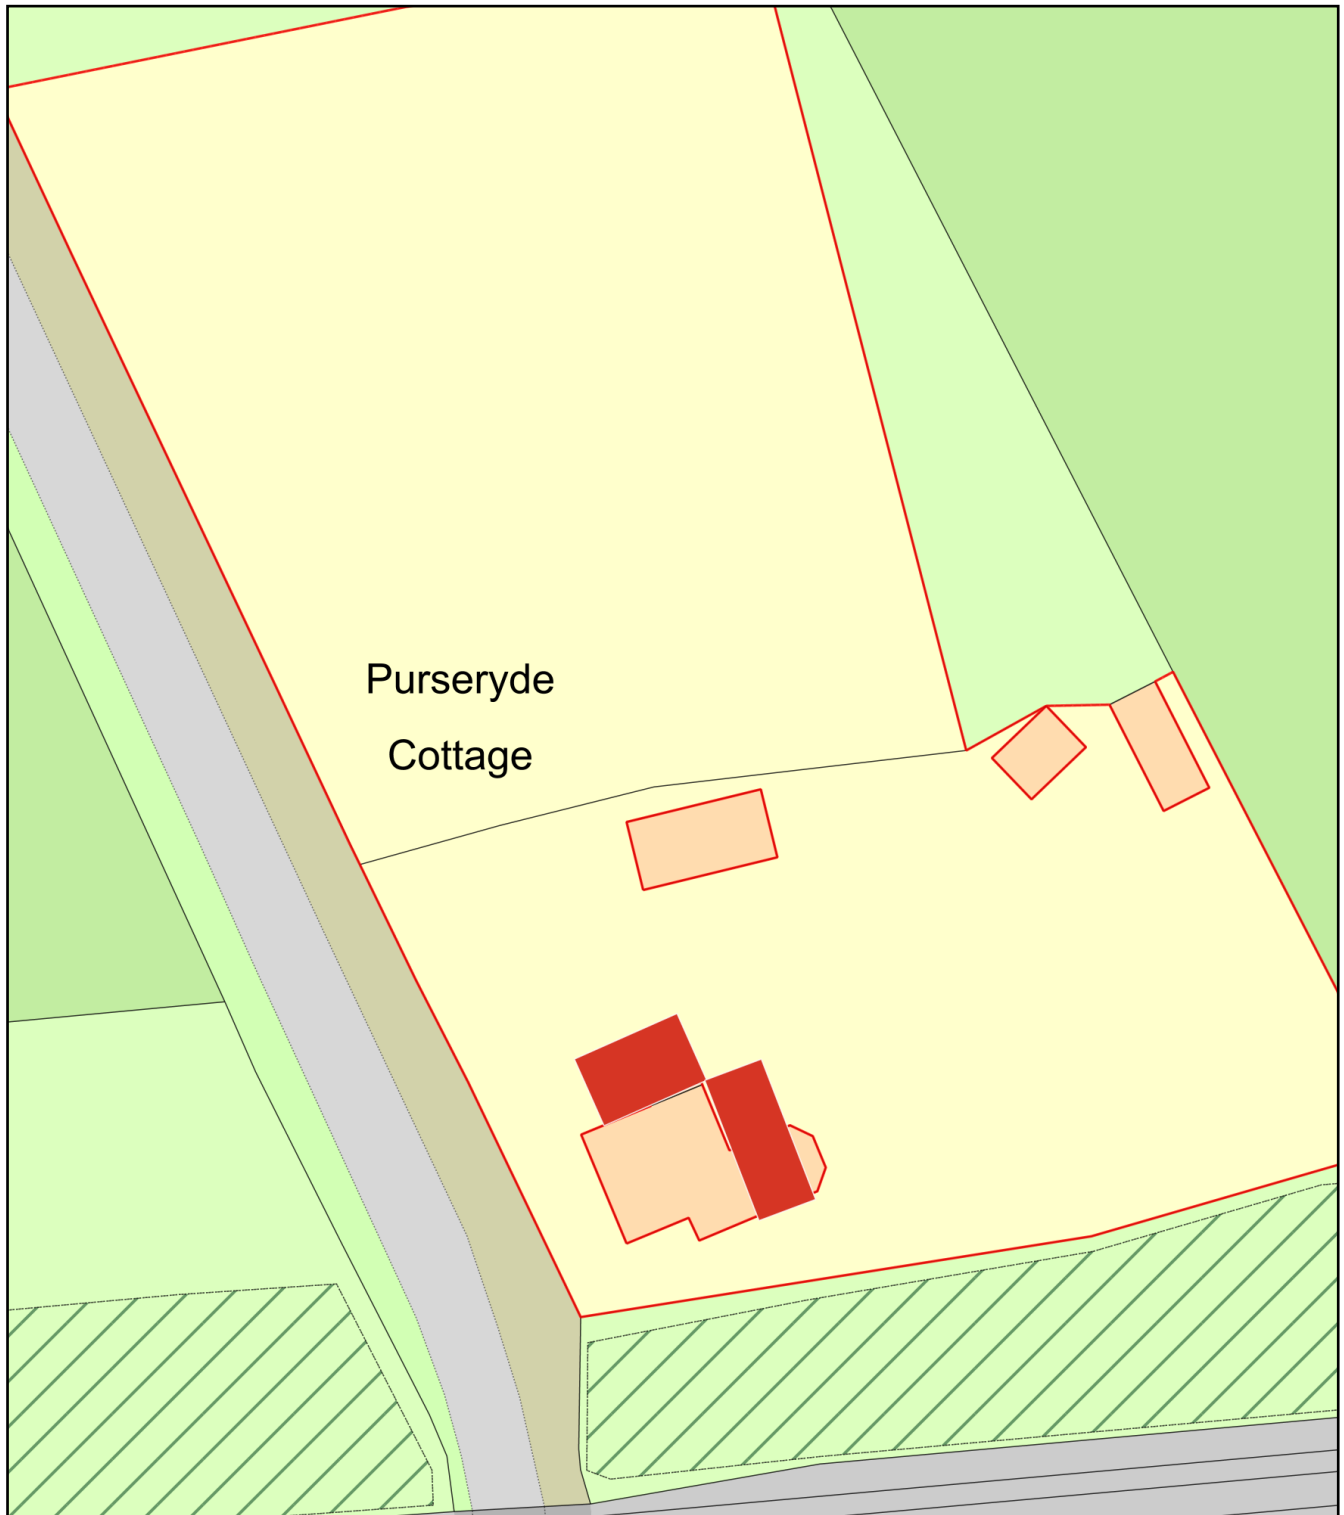

# Block plan - Purseryde Cottage, Westwood Lane, Normandy, GU32JF

Purseryde  
Cottage

Plan Produced for: Elizabeth Bernal-Soria

Date Produced: 26 Sep 2022

Plan Reference Number: TQRQM22269163710777

Scale: 1:500 @ A4