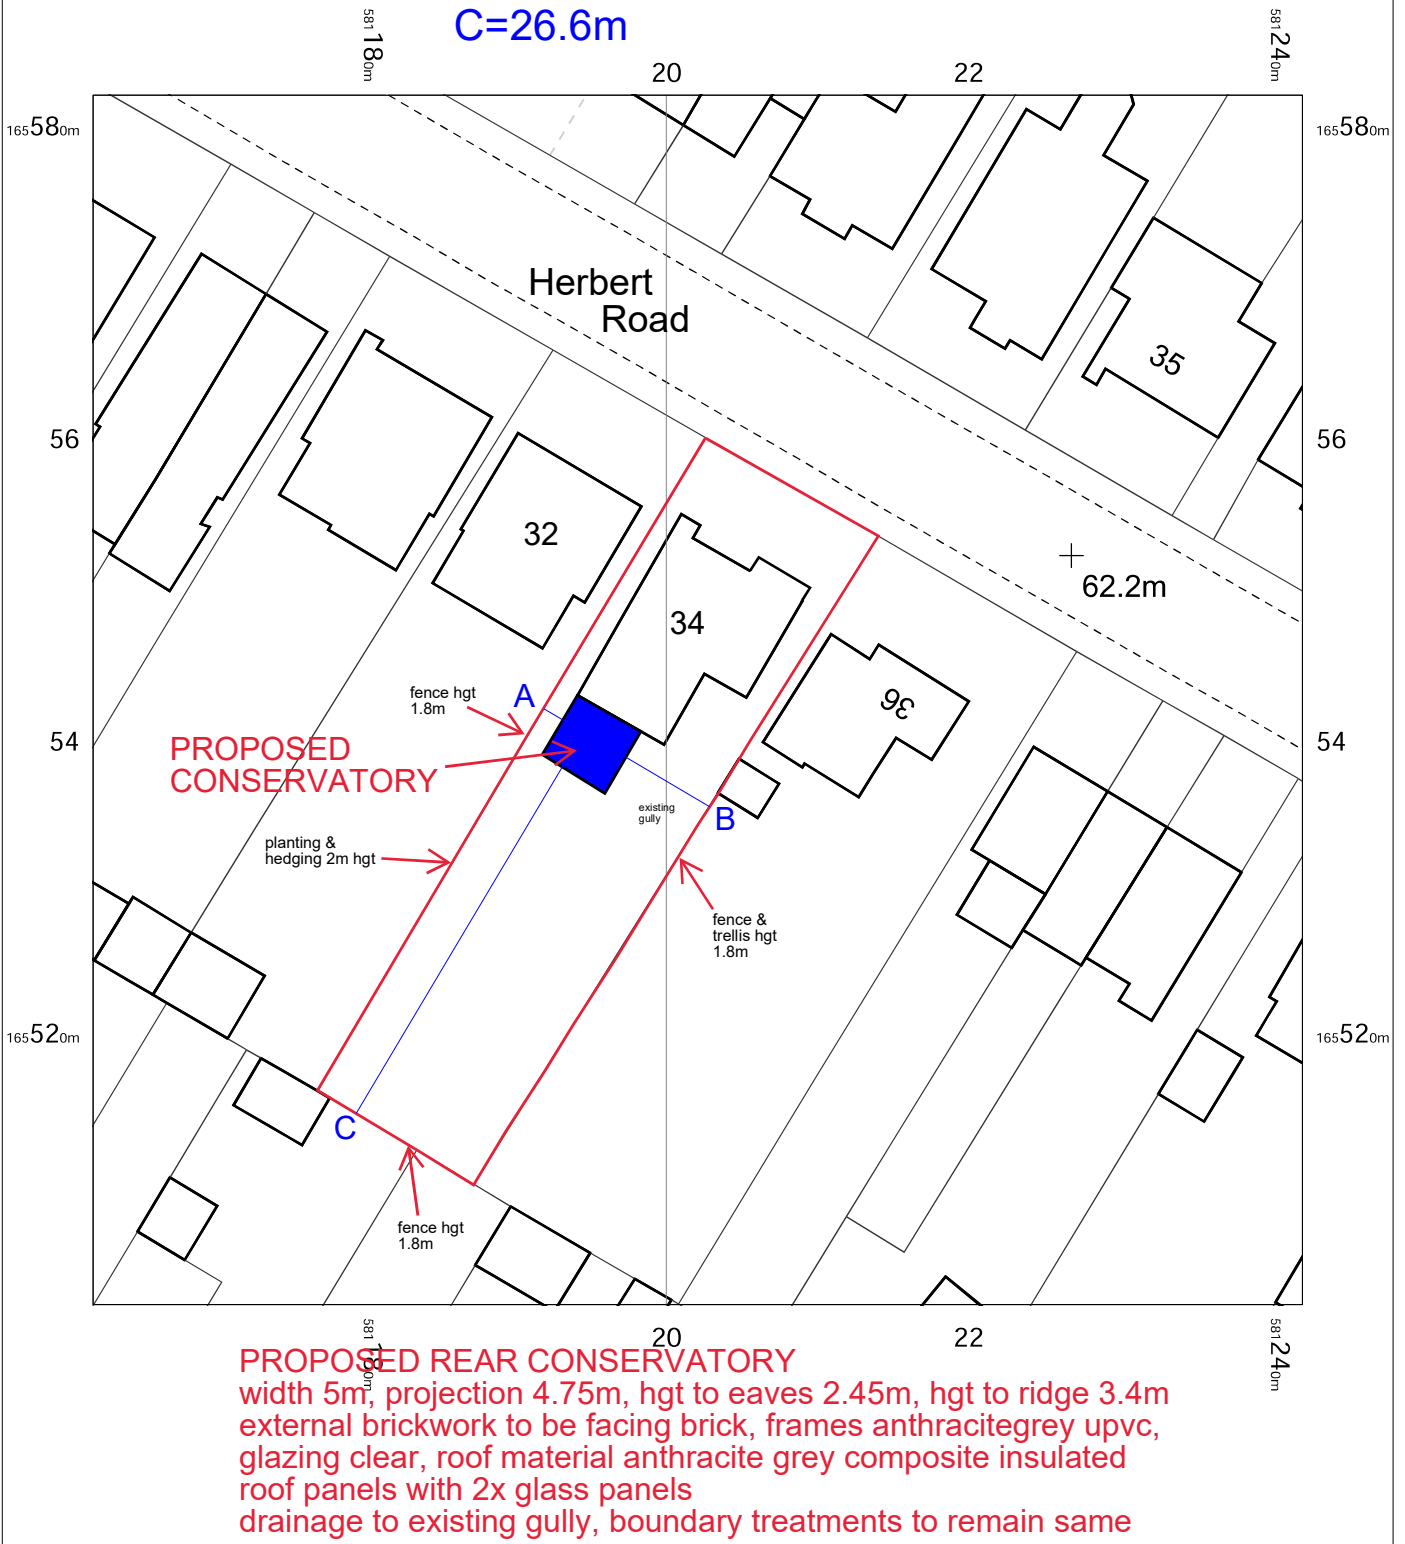

Note distance to boundary

A=1.2m

B=6.1m

C=26.6m

Britelite

Windows, Conservatories & Flat Roofs

OS MasterMap 1250/2500/10000 scale
 Wednesday, April 10, 2024, ID: CM-01159184
www.centremapslive.co.uk

1:500 scale print at A4, Centre: 581202 E, 165543 N

©Crown Copyright Ordnance Survey. Licence no.
 AC0000849896