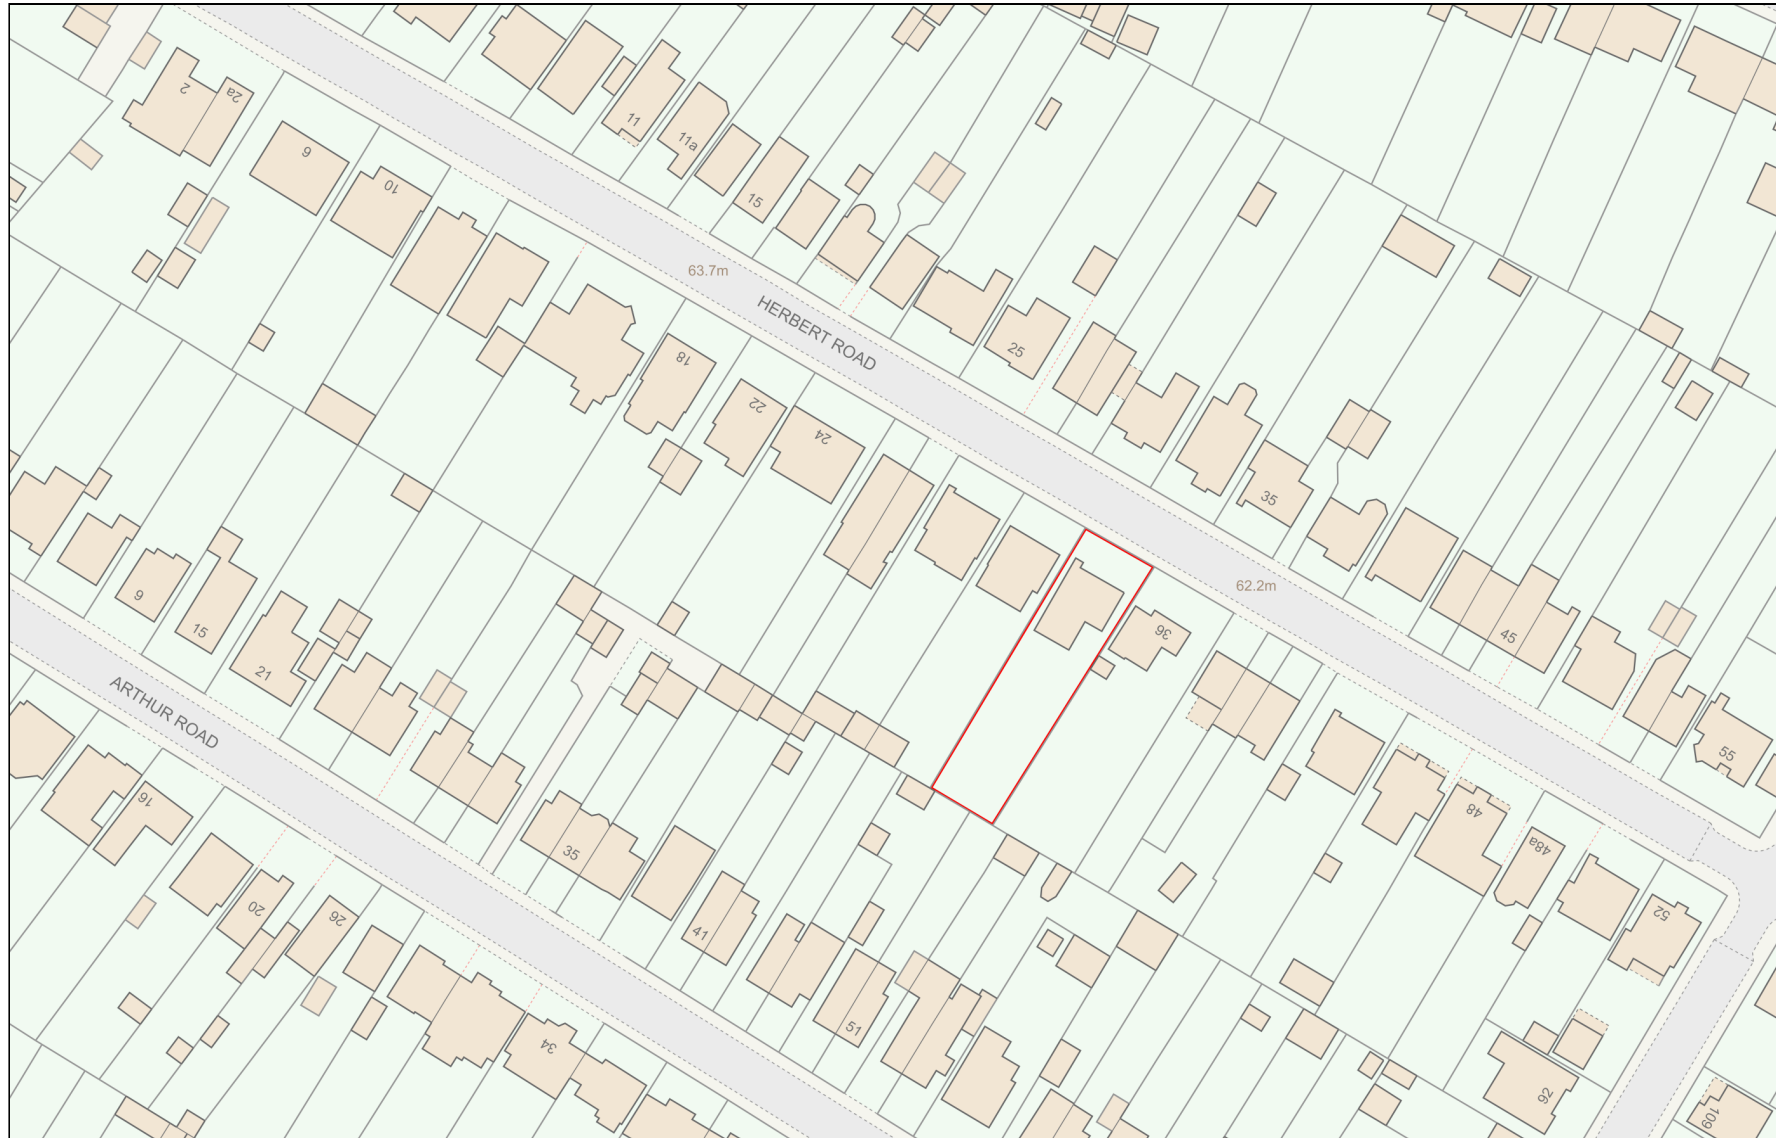

# Location Plan

Site Address: 34, Herbert Road, Rainham, Gillingham, ME8 9BY

Date Produced: 11-Apr-2024

Scale: 1:1250 @A4

Planning Portal Reference: PP-12970401v1