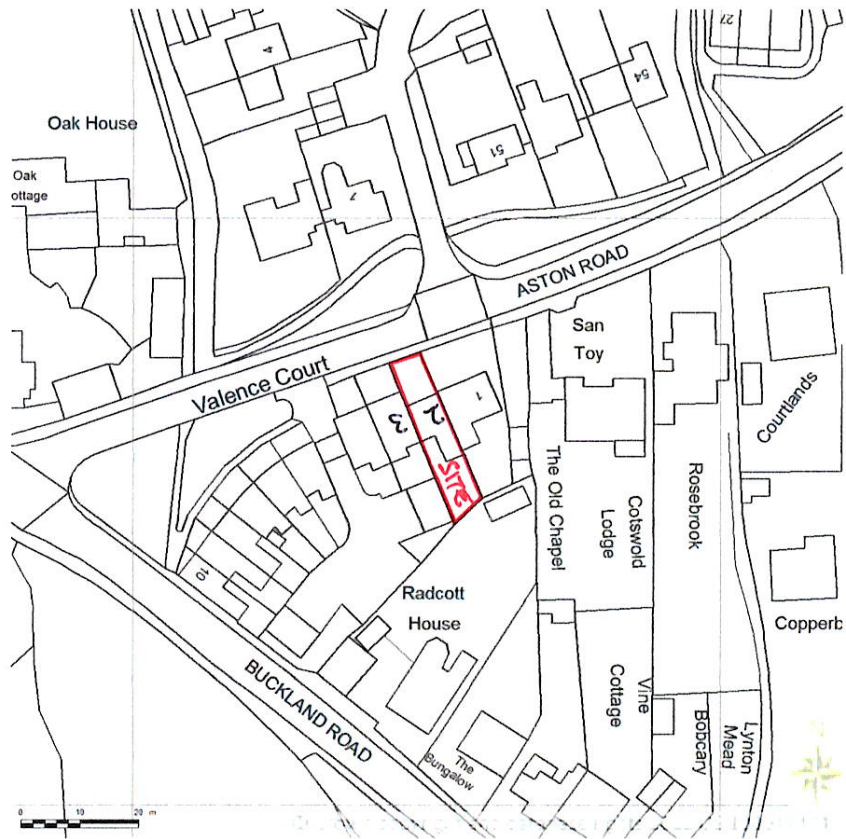

SITE LOCATION PLAN
AREA 2 HA
SCALE 1:1250 on A4
CENTRE COORDINATES: 431850, 203165

Supplied by Streetwise Maps Ltd
www.streetwise.net
Licence No: 100047474