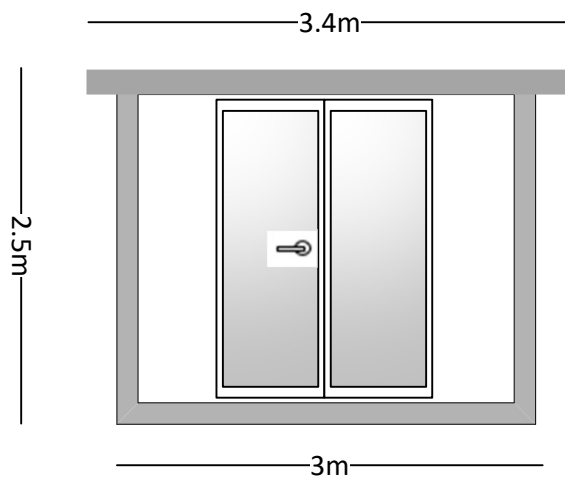

31 Leven Close – Summer House

Front Aspect

Scale 1:50