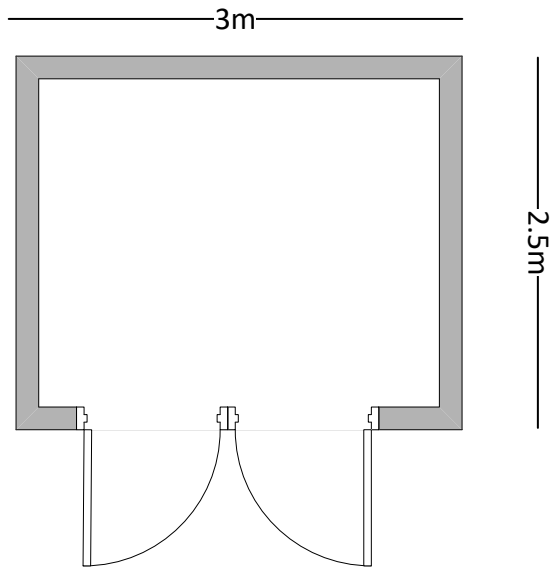

31 Leven Close – Summer House

Floor Plan

Left Side Aspect

Right Side Aspect

Rear Aspect

Scale 1:50