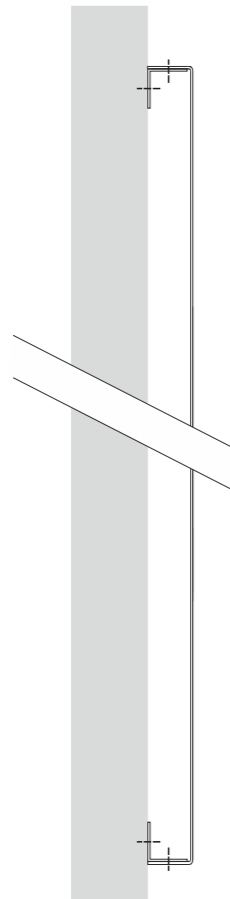

Existing view

Proposed Elevation

Scale 1:150 @ A3

Front Elevation
Scale 1:150

Lhs Elevation
Scale 1:150

Items 1-3 Specification

Scale 1:5 @ A3

Scale 1:25 @ A3

Side View
scale 1:5 @ A3

3No. folded aluminium fascia's, with 30mm returns powder coated in Funeralcare Cream RAL 9001 externally. Logos & text to be face applied to panel in matt grey vinyl matching Ral 7010.

Externally illuminated by trough lights to the top of each sign.

*Static illumination from trough, less than 300cd/m²
FFL to underside being: 2100mm*

MANUFACTURING SURVEY IS REQUIRED

Item 1
Scale 1:25

Item 2
Scale 1:25

Item 3
Scale 1:25

Side View
scale 1:5 @ A3

Items 4 & 5

Scale 1:20

2No. folded aluminium fascia's, with 30mm returns powder coated white and face applied with vinyl graphics.

Non illuminated.

FFL to underside being: 2900mm