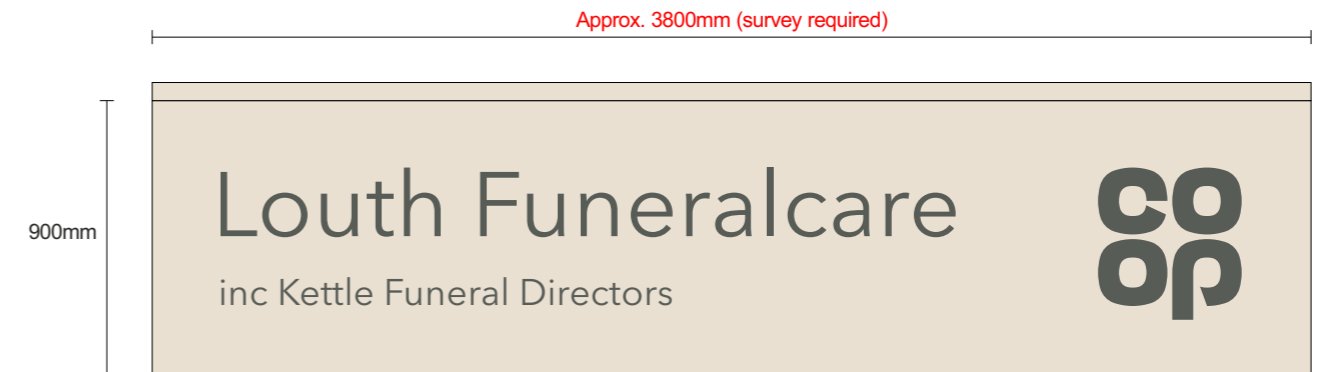

Item 1
Scale 1:25