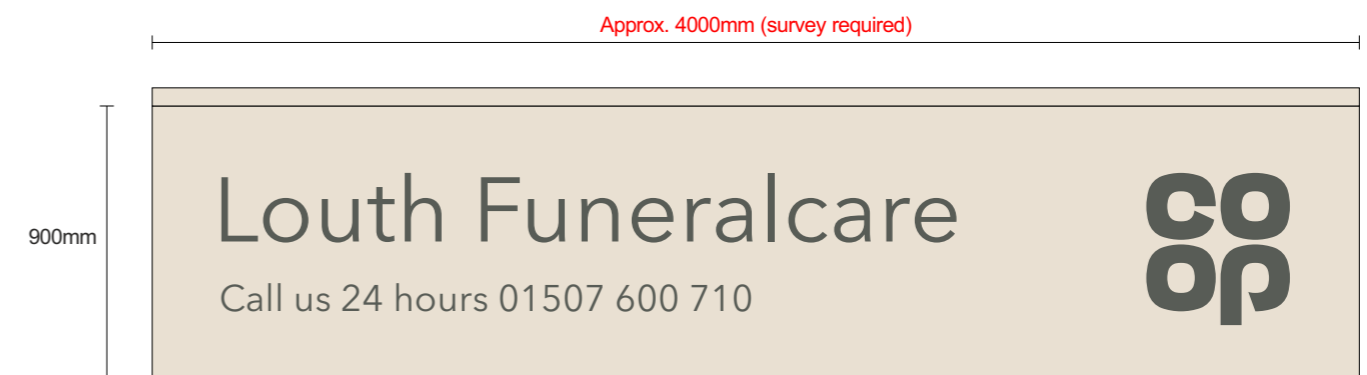

Item 2
Scale 1:25