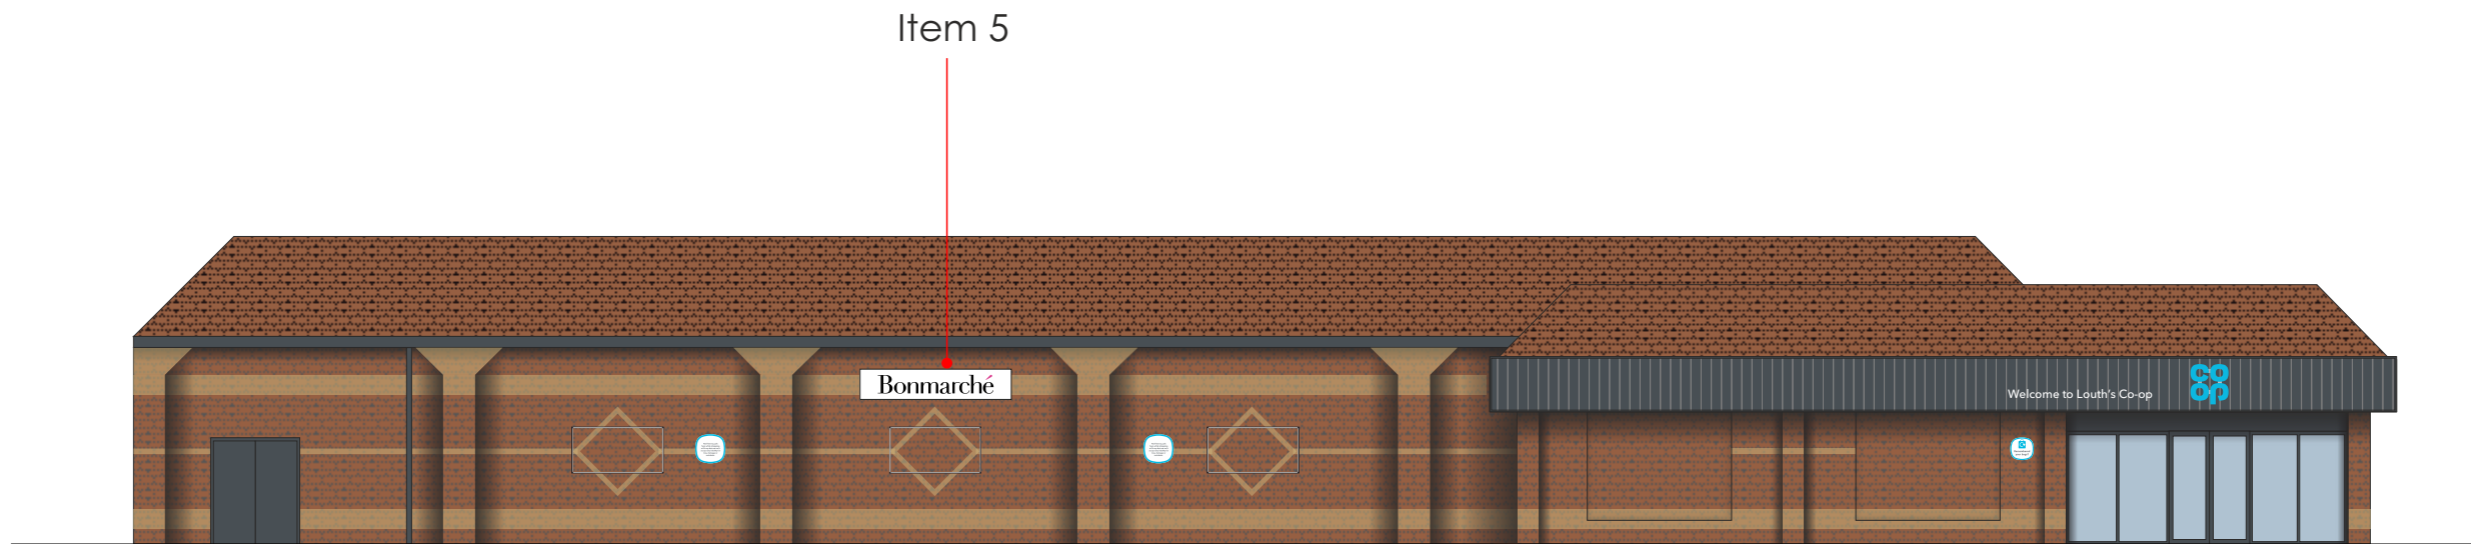

astley.

Delivering creative brand environments
through signage, print and digital solutions

A large, bold, dark grey logo consisting of the letters 'co' stacked above 'op'. The letters are thick and rounded, with a modern, sans-serif feel. The 'o's are particularly prominent, being wider than they are tall.

Existing view

Proposed Elevation

Scale 1:150 @ A3

Front Elevation
Scale 1:150

Lhs Elevation
Scale 1:150

Items 1-3 Specification

Scale 1:5 @ A3

Scale 1:25 @ A3

Side View
scale 1:5 @ A3

3No. folded aluminium fascia's, with 30mm returns powder coated in Funeralcare Cream RAL 9001 externally. Logos & text to be face applied to panel in matt grey vinyl matching Ral 7010.

Externally illuminated by trough lights to the top of each sign.

*Static illumination from trough, less than 300cd/m²
FFL to underside being: 2100mm*

MANUFACTURING SURVEY IS REQUIRED

Item 1
Scale 1:25

Item 2
Scale 1:25