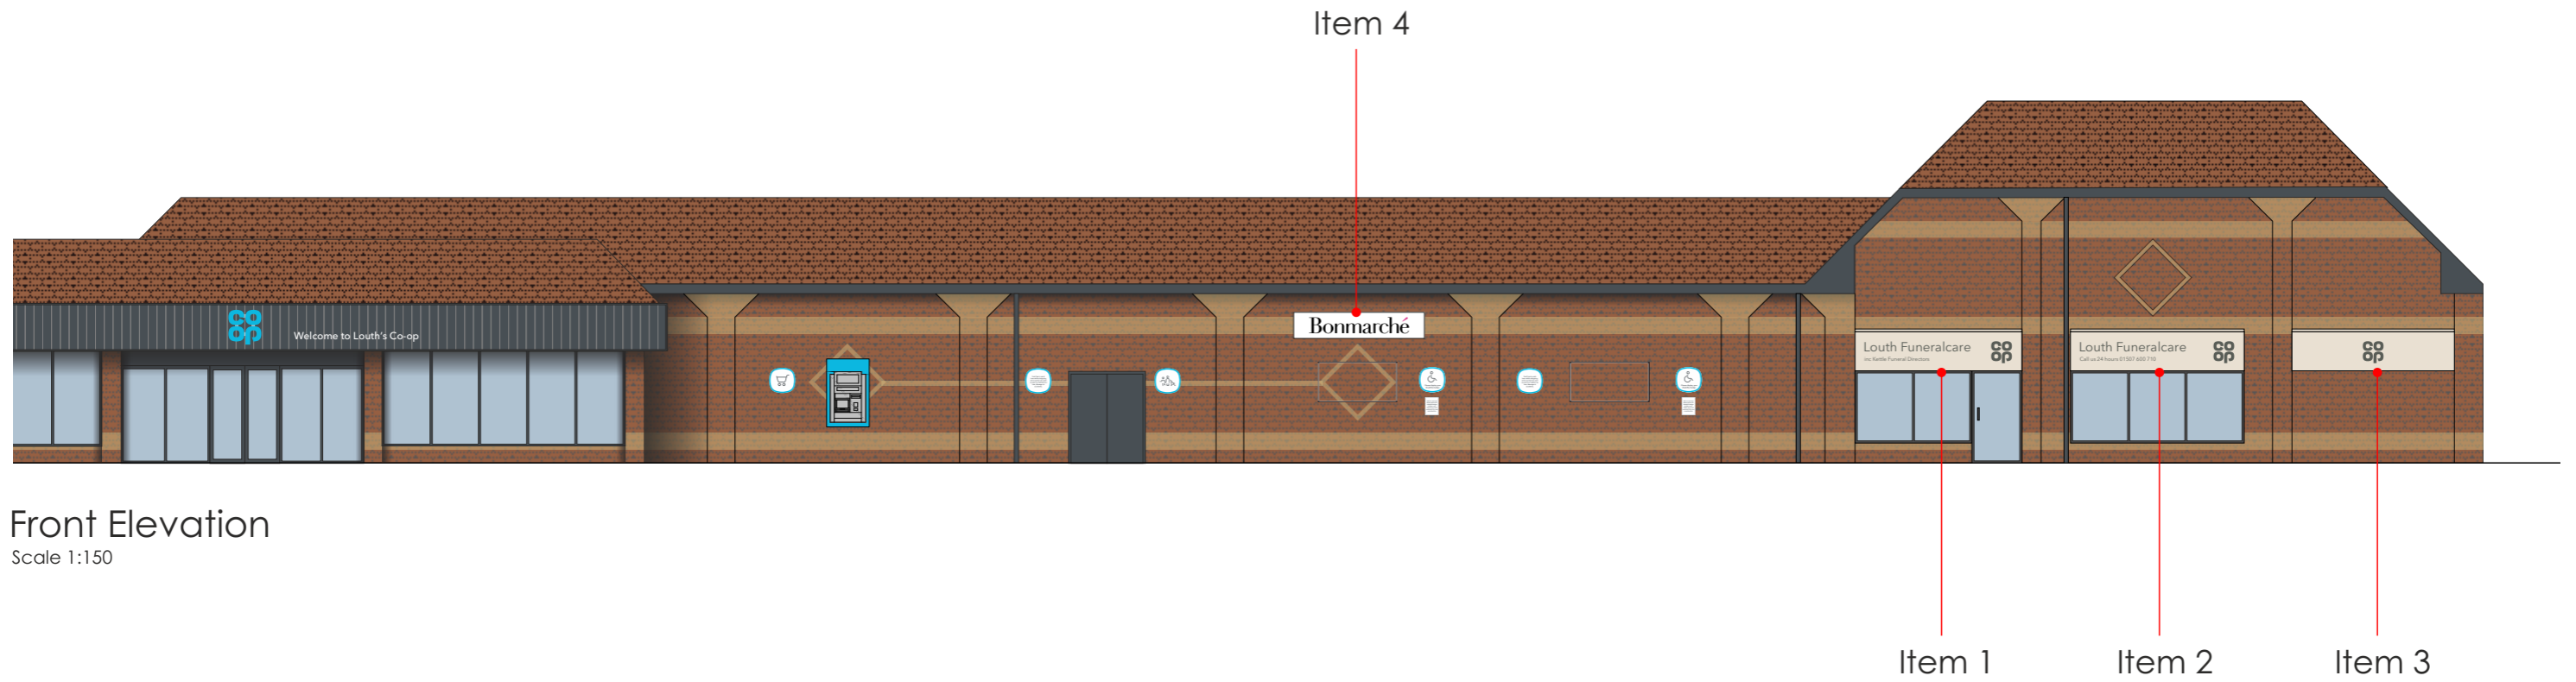

Existing view

Proposed Elevation

Scale 1:150 @ A3

Front Elevation
Scale 1:150

Lhs Elevation
Scale 1:150

Items 1-3 Specification

Scale 1:5 @ A3

Scale 1:25 @ A3

Side View
scale 1:5 @ A3

3No. folded aluminium fascia's, with 30mm returns powder coated in Funeralcare Cream RAL 9001 externally. Logos & text to be face applied to panel in matt grey vinyl matching Ral 7010.

Externally illuminated by trough lights to the top of each sign.

*Static illumination from trough, less than 300cd/m²
FFL to underside being: 2100mm*

MANUFACTURING SURVEY IS REQUIRED

Item 1
Scale 1:25

Item 2
Scale 1:25

Item 3
Scale 1:25

Side View
scale 1:5 @ A3

Items 4 & 5

Scale 1:20

2No. folded aluminium fascia's, with 30mm returns powder coated white and face applied with vinyl graphics.

Non illuminated.

FFL to underside being: 2900mm