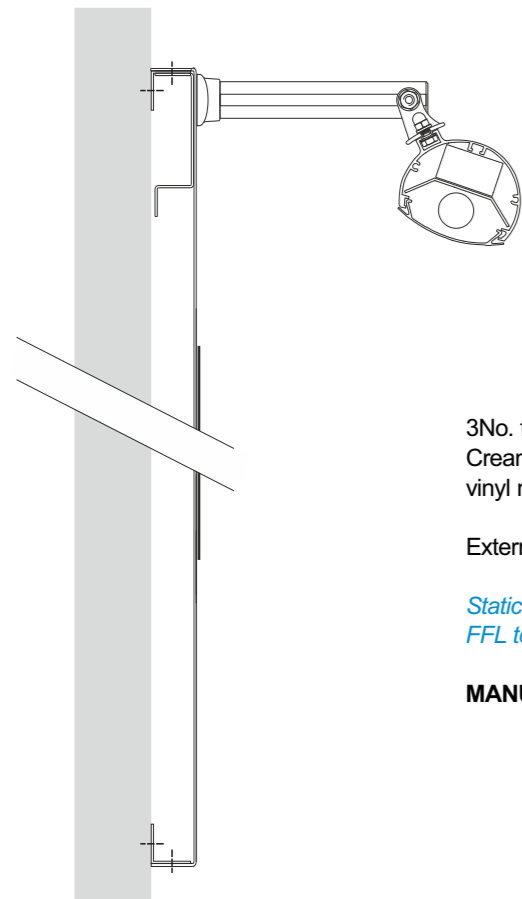

Existing view

Proposed Elevation

Scale 1:150 @ A3

Front Elevation
Scale 1:150

Lhs Elevation
Scale 1:150

Items 1-3 Specification

Scale 1:5 @ A3

Scale 1:25 @ A3

Side View
scale 1:5 @ A3

3No. folded aluminium fascia's, with 30mm returns powder coated in Funeralcare Cream RAL 9001 externally. Logos & text to be face applied to panel in matt grey vinyl matching Ral 7010.

Externally illuminated by trough lights to the top of each sign.

*Static illumination from trough, less than 300cd/m²
FFL to underside being: 2100mm*

MANUFACTURING SURVEY IS REQUIRED

Item 1
Scale 1:25

Item 2
Scale 1:25

Item 3
Scale 1:25

Side View
scale 1:5 @ A3

Items 4 & 5

Scale 1:20

2No. folded aluminium fascia's, with 30mm returns powder coated white and face applied with vinyl graphics.

Non illuminated.

FFL to underside being: 2900mm