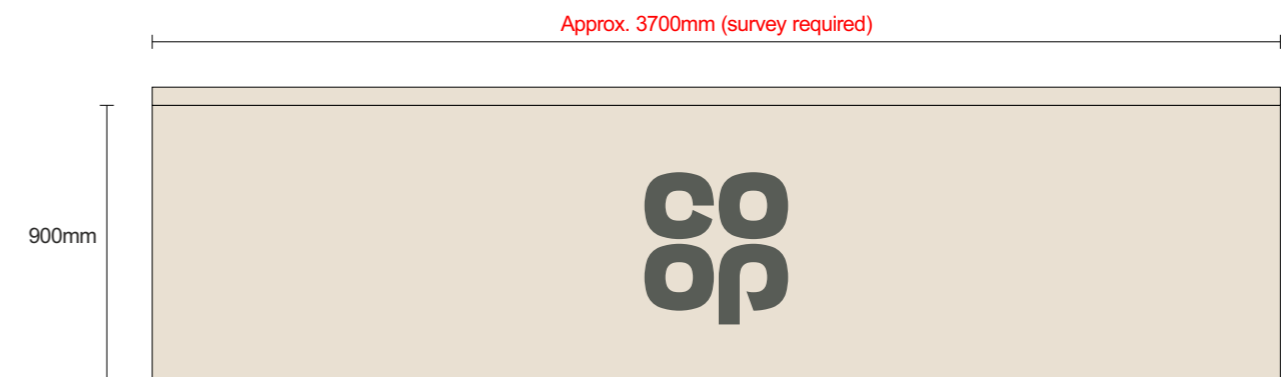

Externally illuminated by trough lights to the top of each sign.

*Static illumination from trough, less than 300cd/m²
FFL to underside being: 2100mm*

MANUFACTURING SURVEY IS REQUIRED

Item 1
Scale 1:25

Item 2
Scale 1:25

Item 3
Scale 1:25

Side View
scale 1:5 @ A3

Items 4 & 5

Scale 1:20

2No. folded aluminium fascia's, with 30mm returns powder coated white and face applied with vinyl graphics.

Non illuminated.

FFL to underside being: 2900mm