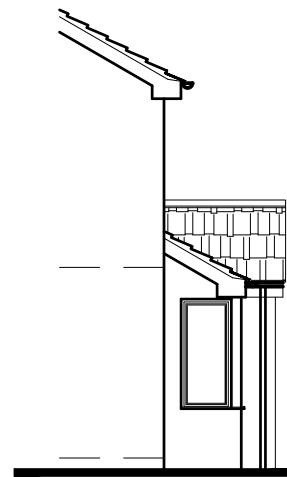

Approach elevation

Side elevation

Rear elevation

Side elevation

Ms R Nunns		
12 Larun Beat Yarm North Yorkshire TS15 9HP		
Proposed Elevations		
<b>andrew fletcher</b> <small>MCAT</small> Architectural Design Consultant	●	●
<b>147 design limited</b> Campion House, Long Lane Hornby, Northallerton, North Yorkshire DL6 2JG T: 07970 177819 147designltd@gmail.com	●	●
SCALE 1:100, @ A3	DRAWING	1806/4A