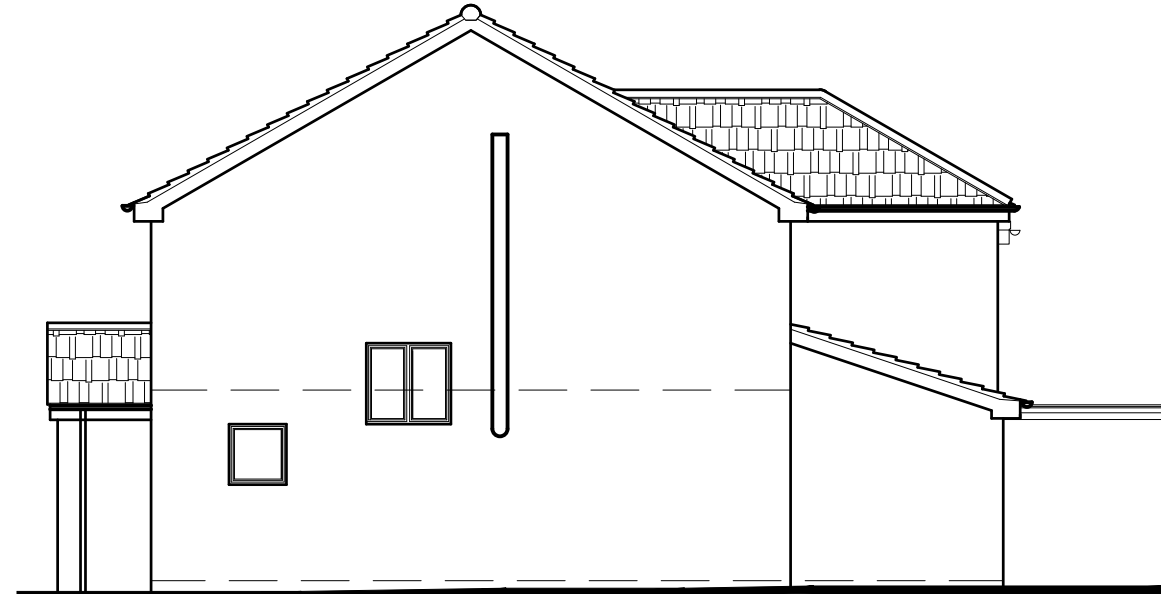

Approach elevation

Side elevation

Rear elevation

Side elevation

Ms R Nunns		
12 Larun Beat Yarm North Yorkshire TS15 9HP		
Proposed Elevations		
<b>andrew fletcher</b> <small>MCAT</small> Architectural Design Consultant	●	●
<b>147 design limited</b> Campion House, Long Lane Hornby, Northallerton, North Yorkshire DL6 2JG T: 07970 177819 147designltd@gmail.com	●	●
SCALE 1:100, @ A3	DRAWING	1806/4A