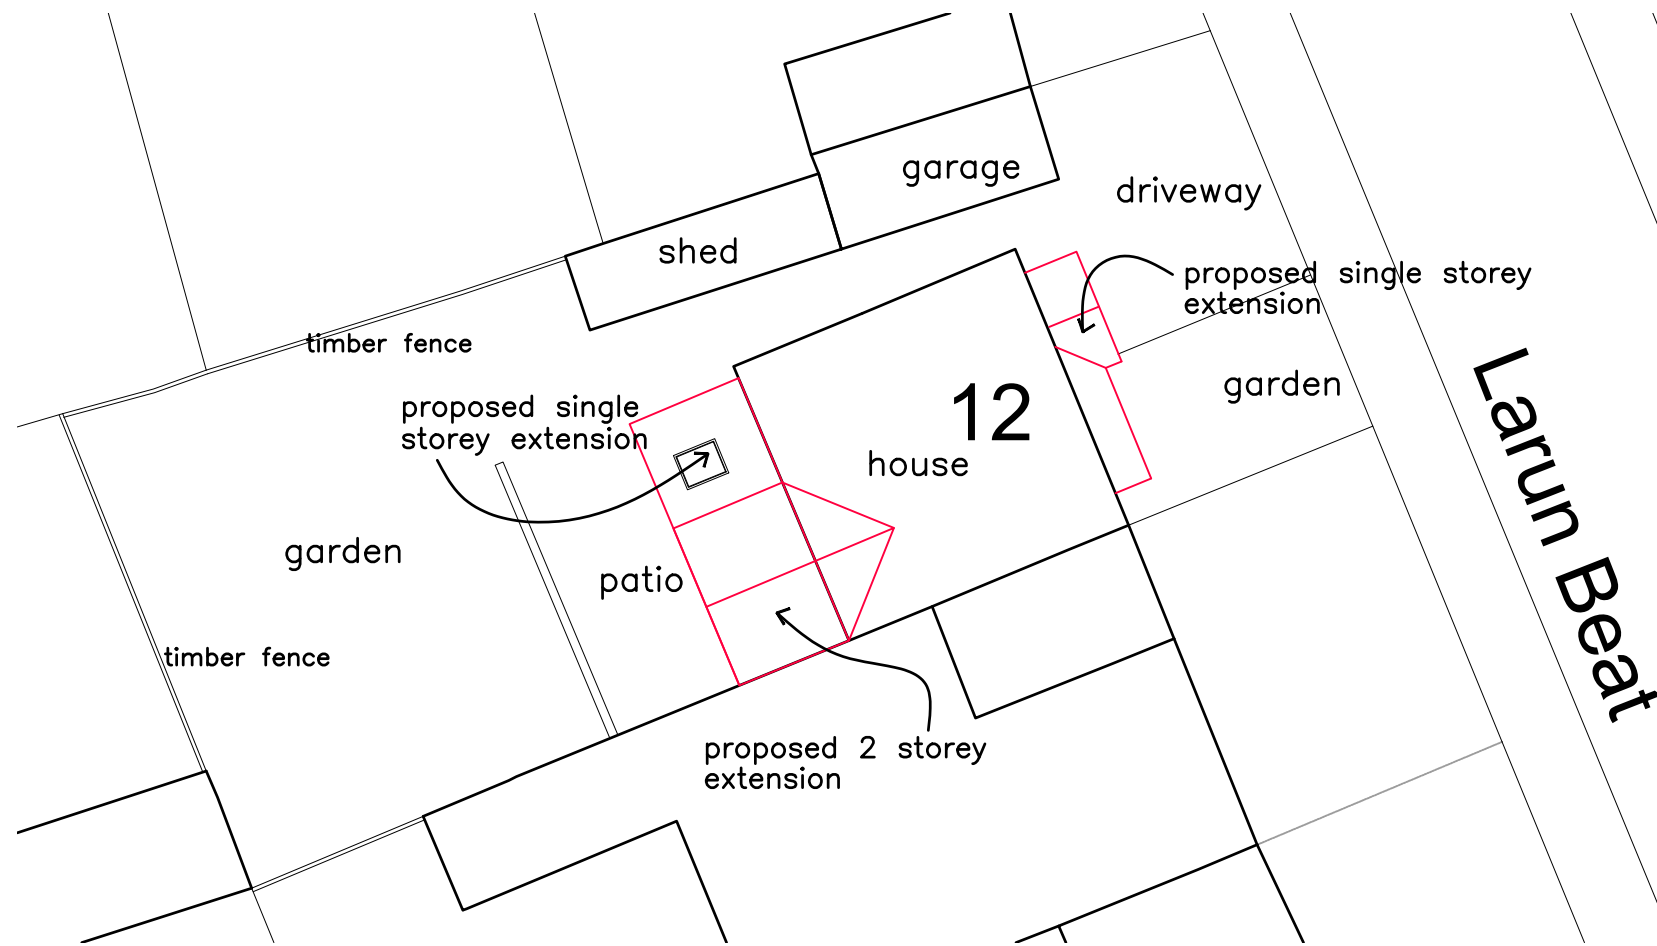

Approach elevation

Side elevation

Rear elevation

Block plan

Ms R Nunns		
12 Larun Beat Yarm North Yorkshire TS15 9HP		
Existing Elevations and block plan		
andrew fletcher <small>MCAT</small> Architectural Design Consultant	●	●
147 design limited Campion House, Long Lane Hornby, Northallerton, North Yorkshire DL6 2JG T: 07970 177819 147designltd@gmail.com	●	●
SCALE 1:100, 1:200 @ A3 DRAWING 1806/2A	●	●