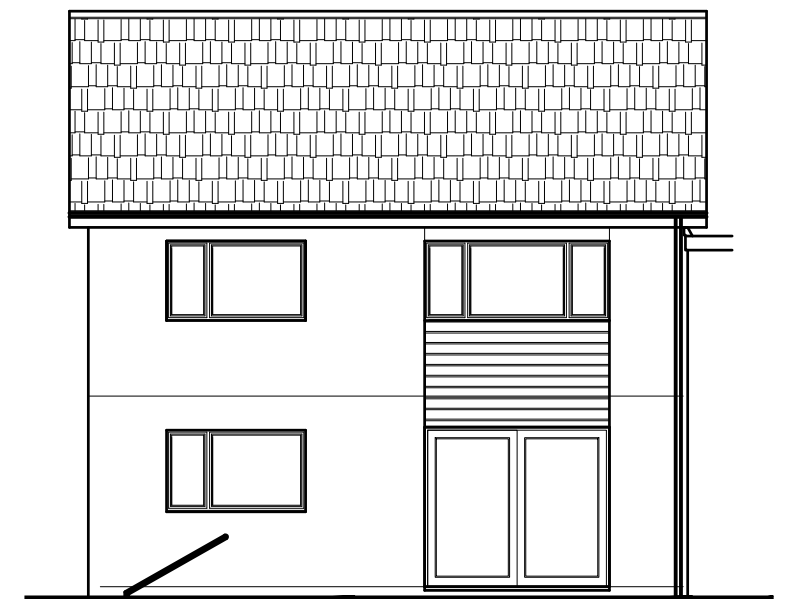

Approach elevation

Side elevation

Rear elevation

Block plan

Ms R Nunns		
12 Larun Beat Yarm North Yorkshire TS15 9HP		
Existing Elevations and block plan		
andrew fletcher <small>MCAT</small> Architectural Design Consultant	●	●
147 design limited Campion House, Long Lane Hornby, Northallerton, North Yorkshire DL6 2JG T: 07970 177819 147designltd@gmail.com	●	●
SCALE 1:100, 1:200 @ A3 DRAWING 1806/2A	●	●