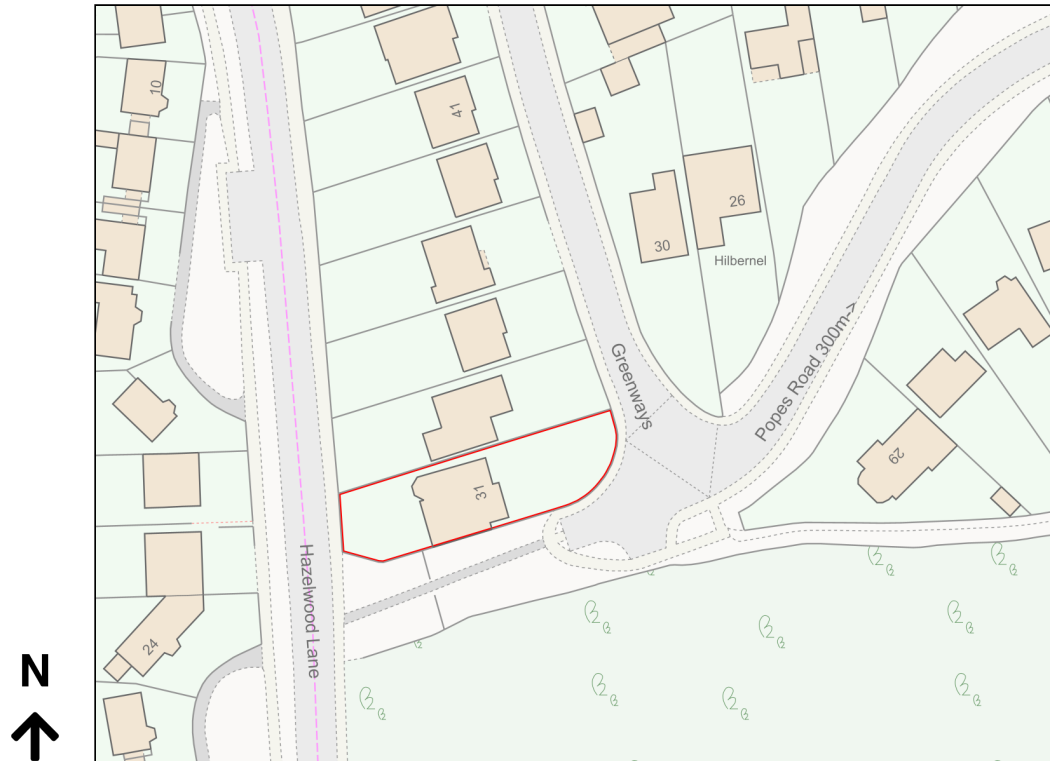

Location Plan

Site Address: 31, Greenways, Abbots Langley, WD5 0EU

Date Produced: 09-Apr-2024

Scale: 1:1250 @A4

Planning Portal Reference: PP-12922266v2