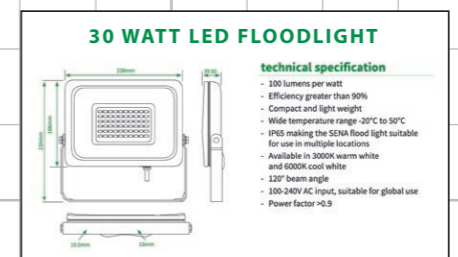

D TWO X NEW AMENITY BOARDS.
SIZE. 0.7m x 1100mm. H.A.G. 1.25m.
SIZE. 0.7m x 1100mm. H.A.G. 1.7m.

B ONE X NEW SET OF INDIVIDUAL LETTERS WITH NEW COLOURED TROUGH LIGHT.
SIZE. 4.4m x 400mm. H.A.G. 3.5m.

C TWO X NEW SETS OF SIGNWRITING.
SIZE. 2.4m x 3100mm. H.A.G. 0.3m.

E TWO X NEW FEATURE LANTERNS ON STAND OFF BRACKETS.
SIZE. 0.28m x 650mm. H.A.G. 3.6m.
SIZE. 0.28m x 650mm. H.A.G. 4.45m.

F TWO X NEW UP/DOWN LIGHTS.
SIZE. 0.06m x 155mm. H.A.G. 2.7m.

G FOUR X NEW FLOODLIGHTS.
SIZE. 0.23m x 168mm. H.A.G. 3.8m.