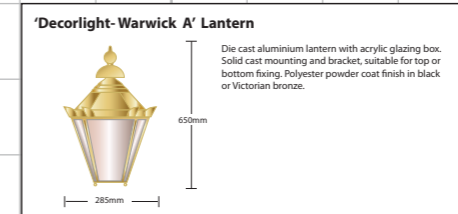

A ONE X NEW DOUBLE SIDED PICTORIAL WITH NEW LINOLITES TO EXISTING GIBBET.
SIZE. 0.8m x 1100mm. H.A.G. 3.8m.

Section through double sided sign.

C TWO X NEW SETS OF SIGNWRITING.
SIZE. 1.8m x 150mm. H.A.G. 3.6m.

D TWO X NEW AMENITY BOARDS.
SIZE. 0.7m x 1100mm. H.A.G. 1.25m.
SIZE. 0.7m x 1100mm. H.A.G. 1.7m.

B ONE X NEW SET OF INDIVIDUAL LETTERS WITH NEW COLOURED TROUGH LIGHT.
SIZE. 4.4m x 400mm. H.A.G. 3.5m.

C TWO X NEW SETS OF SIGNWRITING.
SIZE. 2.4m x 3100mm. H.A.G. 0.3m.

E TWO X NEW FEATURE LANTERNS ON STAND OFF BRACKETS.
SIZE. 0.28m x 650mm. H.A.G. 3.6m.
SIZE. 0.28m x 650mm. H.A.G. 4.45m.

F TWO X NEW UP/DOWN LIGHTS.
SIZE. 0.06m x 155mm. H.A.G. 2.7m.

G FOUR X NEW FLOODLIGHTS.
SIZE. 0.23m x 168mm. H.A.G. 3.8m.