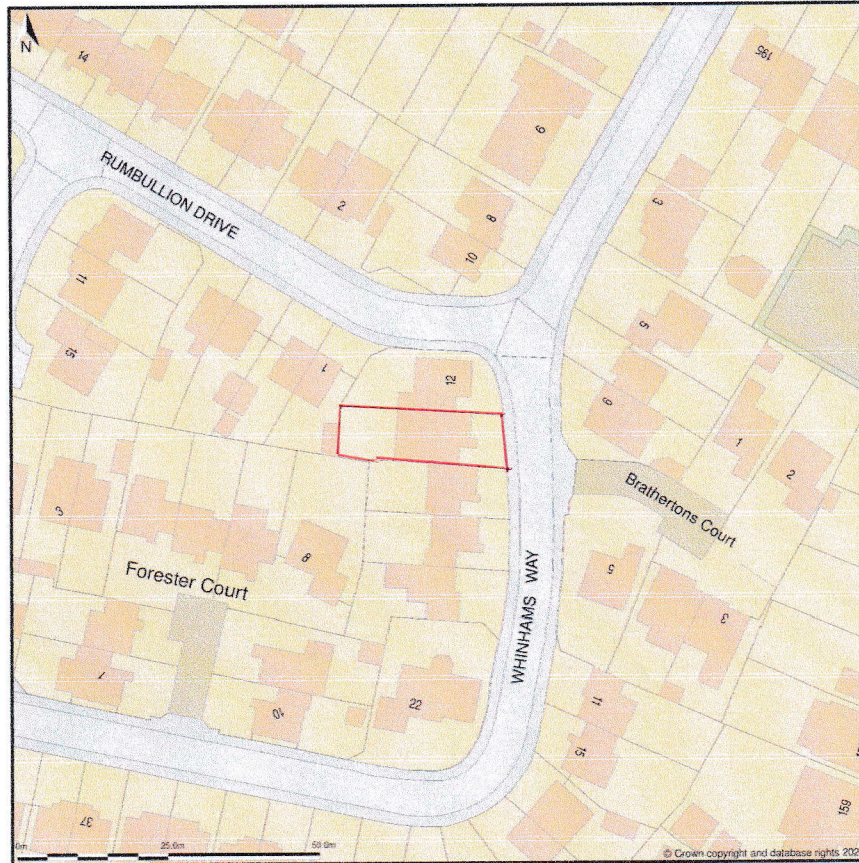

14, Whinhams Way, Billericay, Essex, CM12 0HD

Location Plan shows area bounded by: 566646.19, 195170.37 566787.61, 195311.79 (at a scale of 1:1250), OSGridRef: TQ66719524. The representation of a road, track or path is no evidence of a right of way. The representation of features as lines is no evidence of a property boundary.

Produced on 3rd Jan 2024 from the Ordnance Survey National Geographic Database and incorporating surveyed revision available at this date. Reproduction in whole or part is prohibited without the prior permission of Ordnance Survey. © Crown copyright 2024. Supplied by www.buyaplan.co.uk a licensed Ordnance Survey partner (100053143). Unique plan reference: #00869362-8C9CB3.