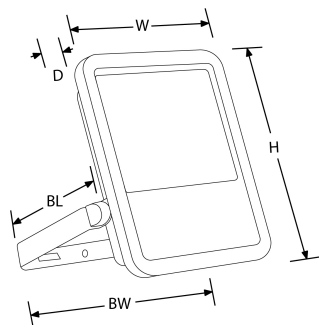

Product Description: Proxima[™] 100W Adjustable IP65 LED Floodlight

Offering an excellent 130lm/W, the Proxima[™] floodlight range provides the perfect solution for residential and commercial applications. With the product being IP65 and salt spray tested, it offers a solution for coastal applications. Available in 50W, 100W and 200W.

SKU Code	Wattage	Colour	Lumens	Lumens/Watt	Beam Angle	Finish Colour	SKU Type
EN-FLP100/40	100	4000	13000	130	100	Black	Non Dimmable

Line Drawing

Polar Curve

Colour

Black

Feature & Benefits

- Aluminium housing for excellent heat dissipation
- Salt spray tested
- IP65 rated
- IK08 rated
- Pre-wired with 800mm of cable
- L80 50,000hrs
- 5 Year Warranty
- 3 year onsite warranty (registration required) *Terms and conditions apply

Product Specs:

Input Voltage	100~277V AC	Input Frequency	50/60HZ
Power Factor	0.9	IP Rating	IP65
Lifetime L70 (hrs)	50000hrs	IK Rating	IK08
Width (mm)	275	Height (mm)	300
Product Type	Floodlights	Operating Temp. (Min) °C	-20°C
Operating Temp. (Max) °C	40°C		