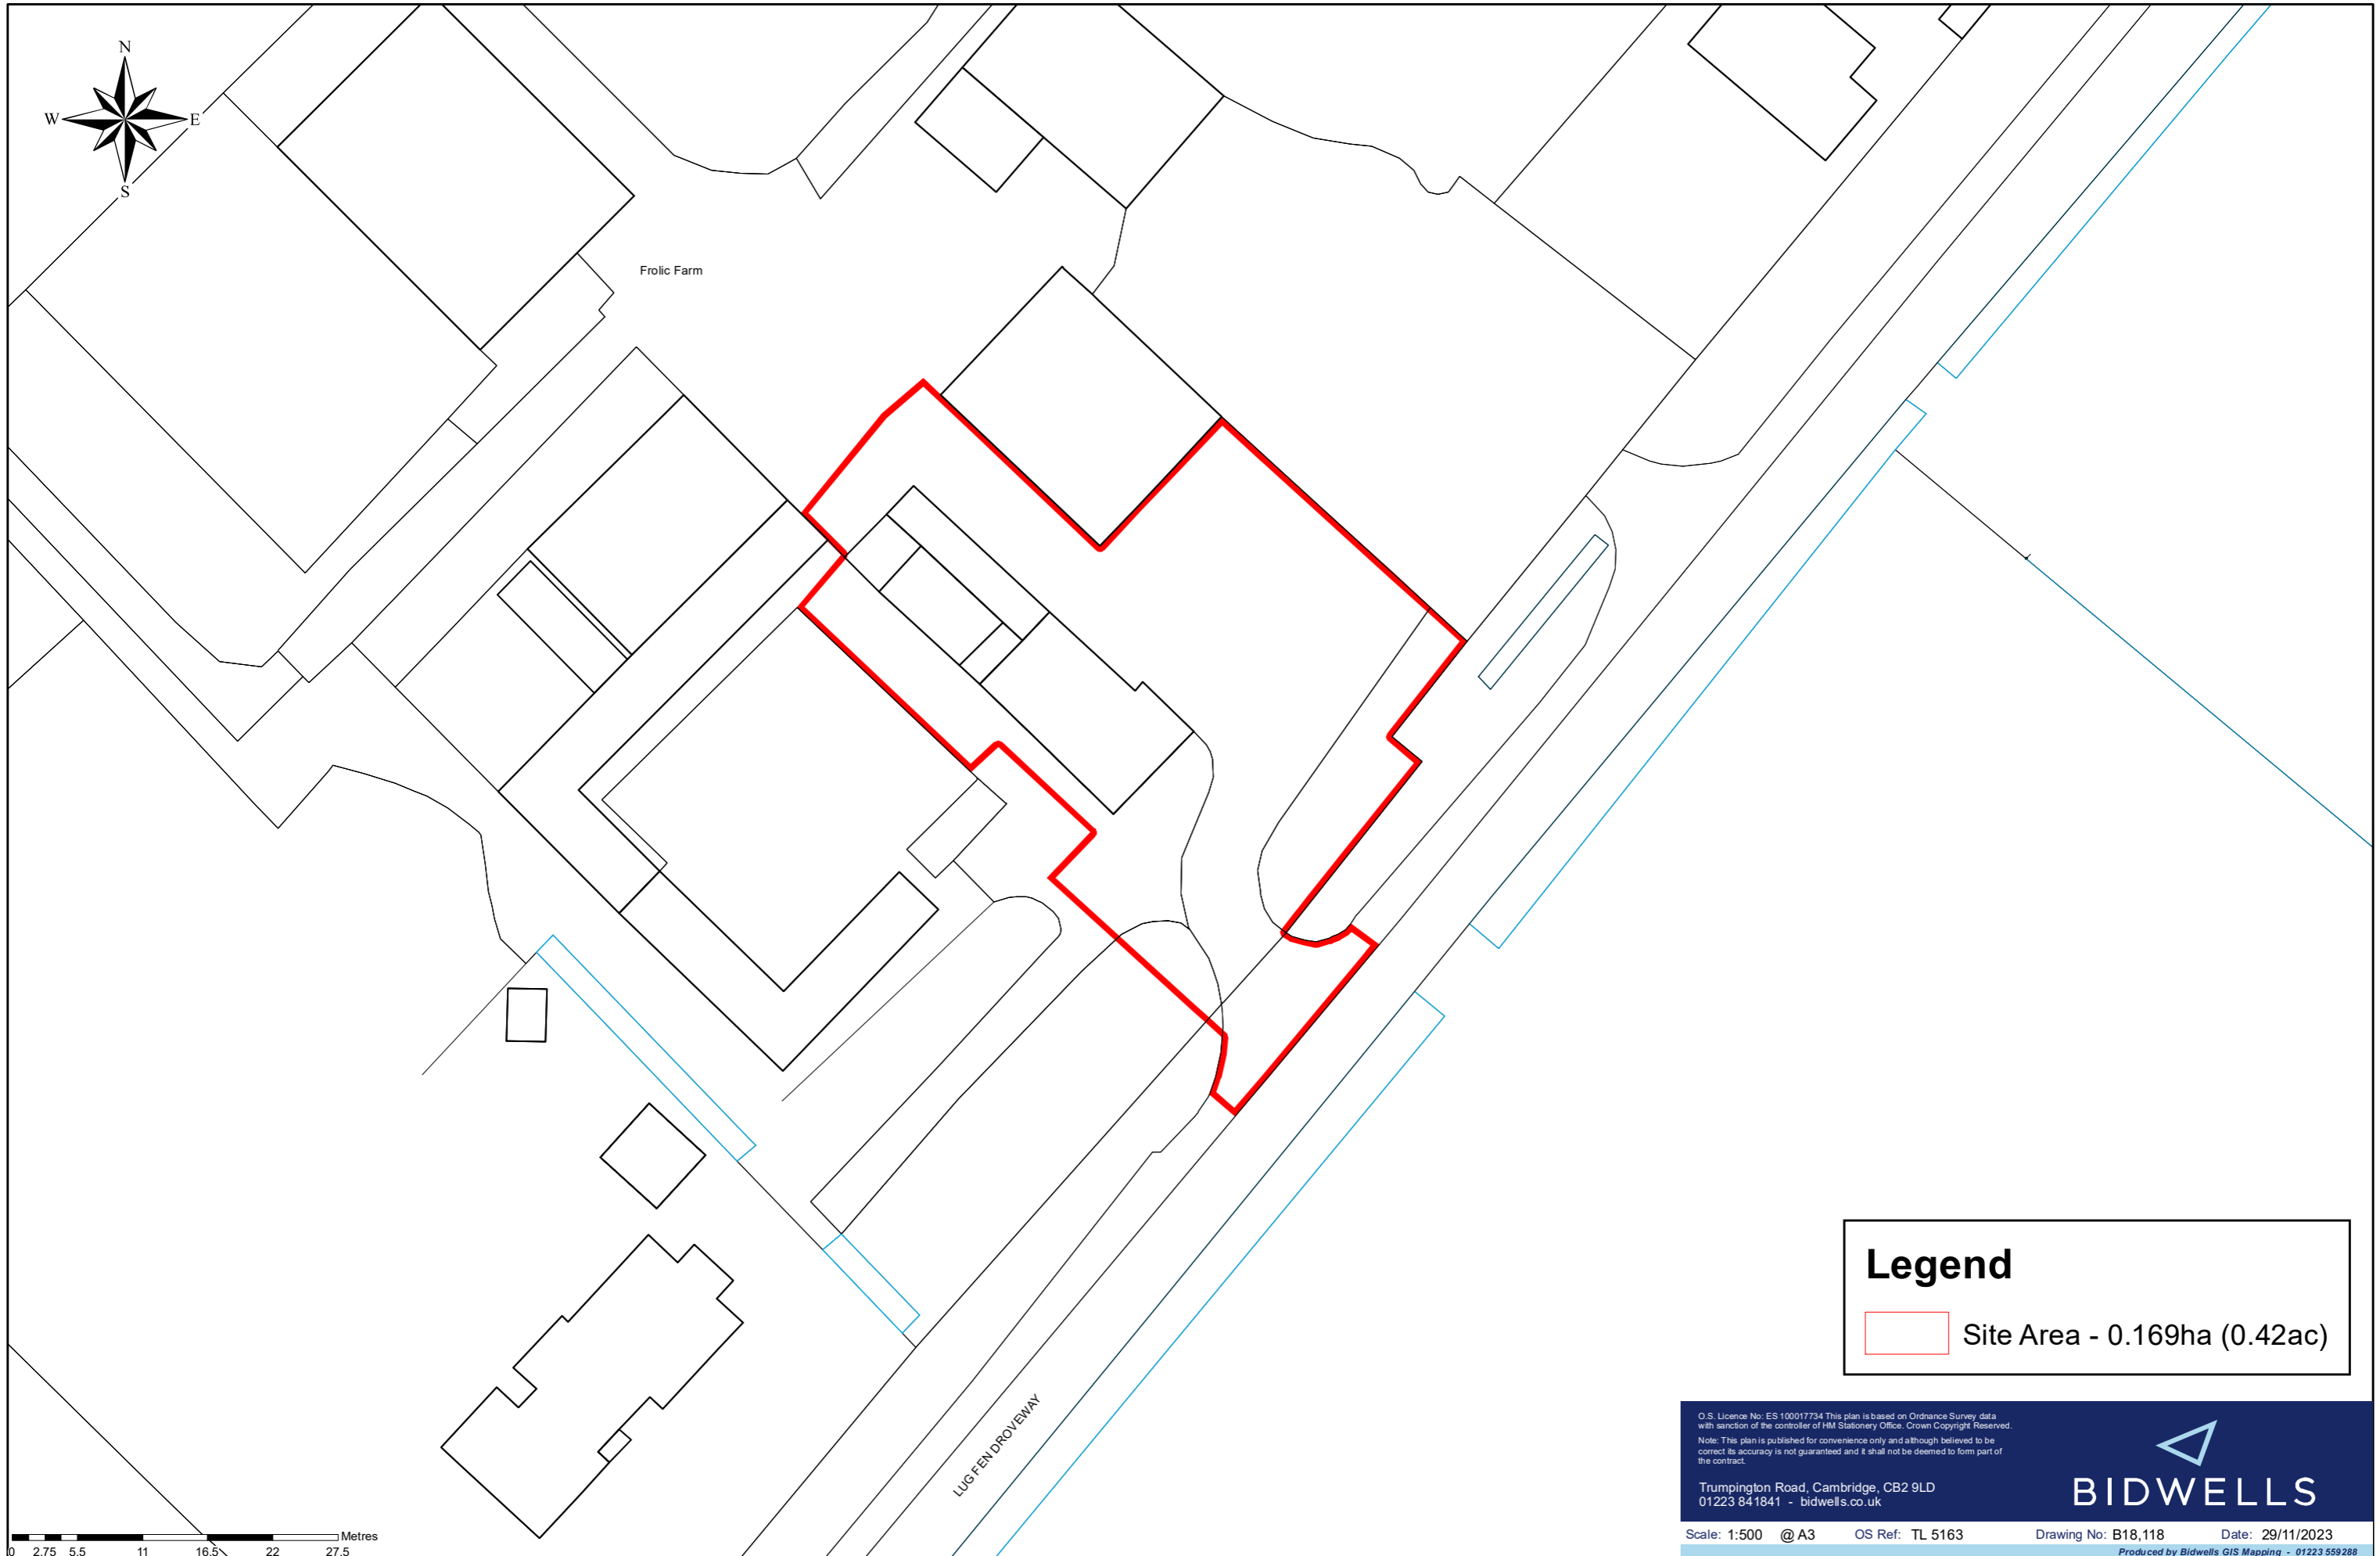

Frolic Farm, Lode Fen, Lode

Legend

 Site Area - 0.169ha (0.42ac)