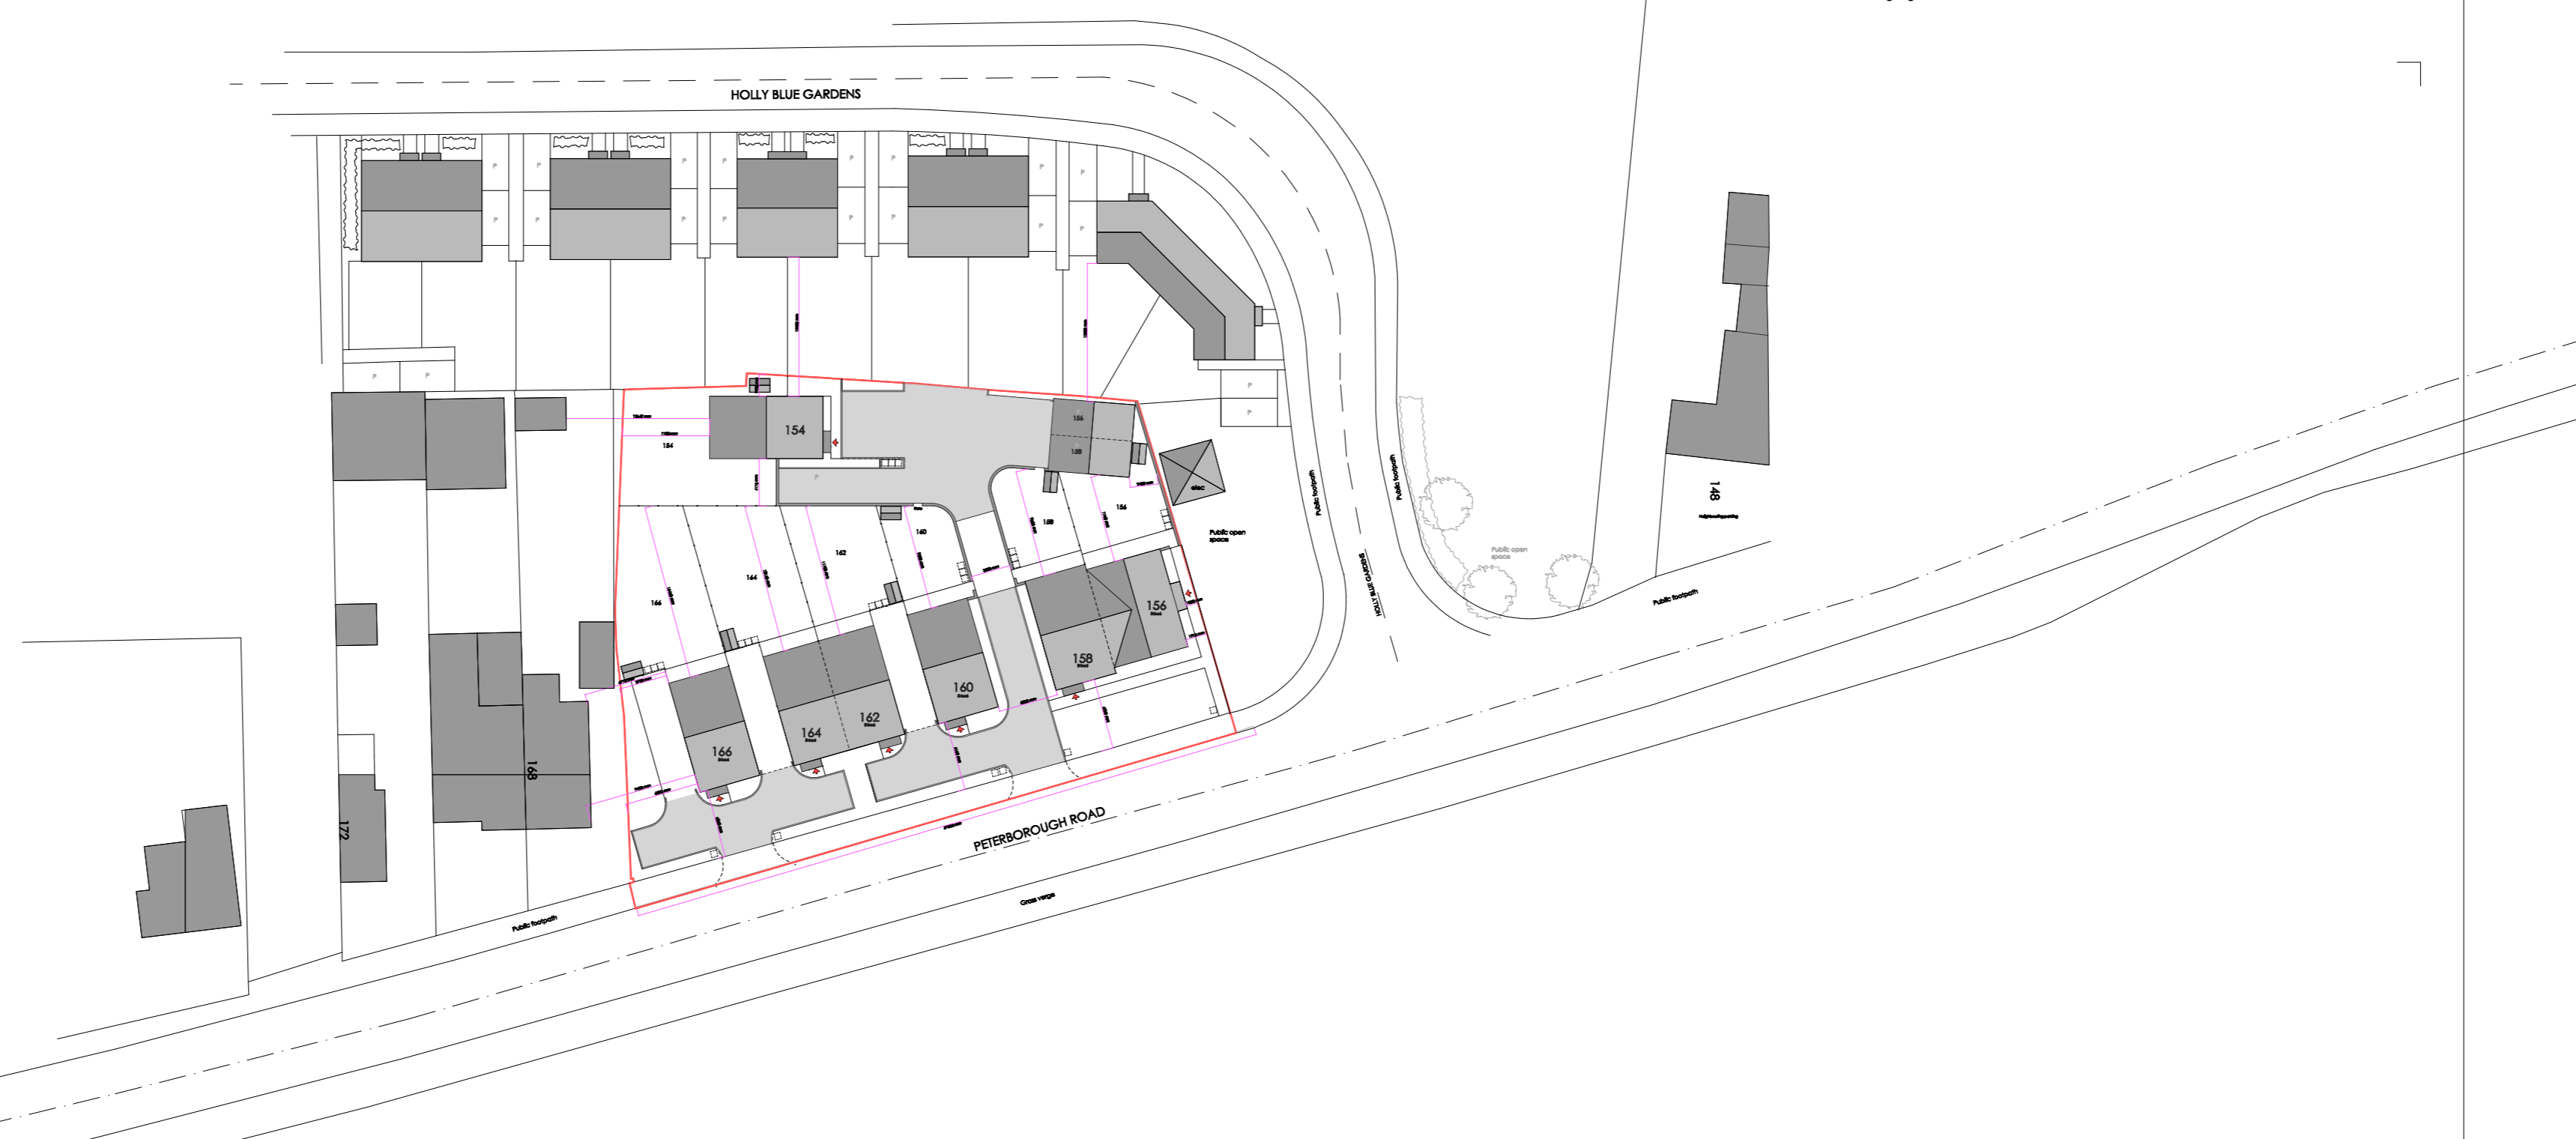

NORTH SECTION

BLOCK /ROOF PLAN (scale 1:500)

**CAMPBELL McCRAE Limited**  
 architectural services

Chapel House, 5 The Stiles, Godmanchester, Huntingdon, Cambridgeshire, PE29 2JF  
 Tel: 01480 433073 Web: www.campbell-mccrae.co.uk  
 Registered number: 7830594. Registered in England and Wales. Registered address: 88 High St, Ramsey, Cambs, PE26 1BS

Project: Aster Cars site, Peterborough Road  
 Whittlesey, Peterborough

Drawing title: Proposed elevation and Block plan

Scale	Date	Drwg No.	Revision
1:100@A2	Apr 24	22052_05	A

Campbell McCrae Ltd can accept no responsibility for the interpretation of this drawing when the practice is not named as contract administrator in the building contract.