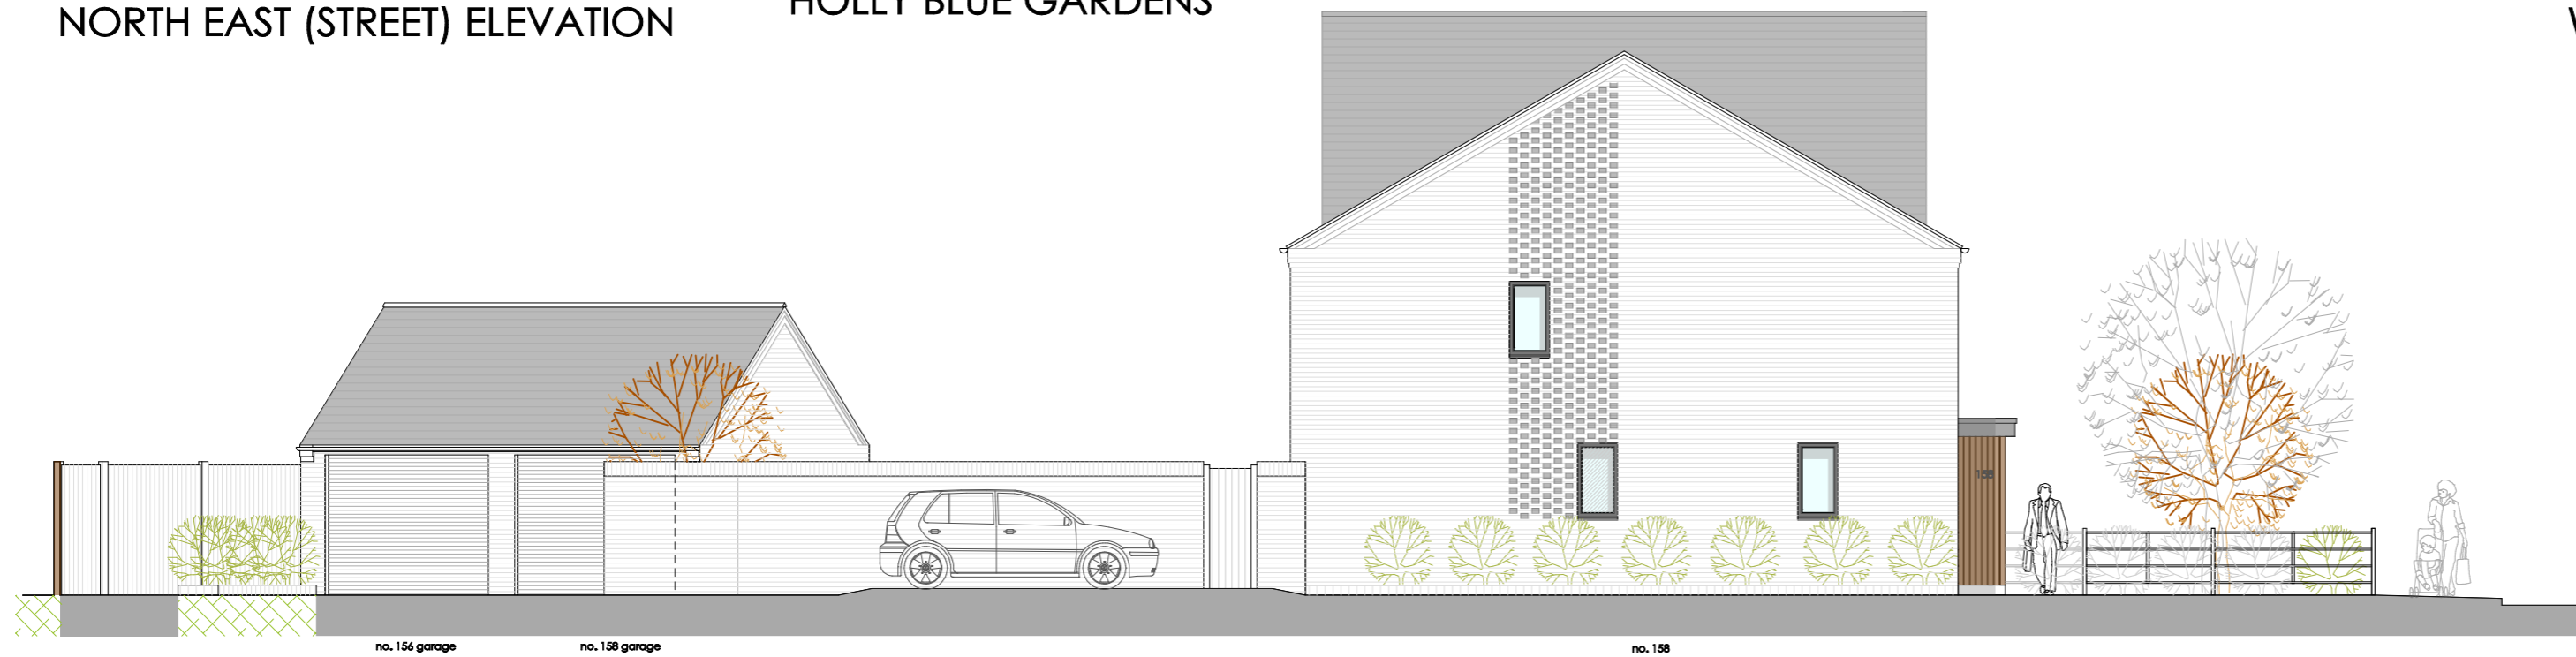

NORTH EAST SECTION

EAST SECTION

NORTH EAST (STREET) ELEVATION

HOLLY BLUE GARDENS

Sub-Station

WEST SECTION

SOUTH WEST SECTION

CAMPBELL McCRAE Limited
architectural services

Project:
**Aster Cars site, Peterborough Road
Whittlesey, Peterborough**

Drawing title:
Proposed elevations

Scale Date Drwg No. Revision
1:100@A2 Apr 24 22052_04 C

Campbell McCrae Ltd can accept no responsibility for the interpretation of this drawing when the practice is not named as contract administrator in the building contract.