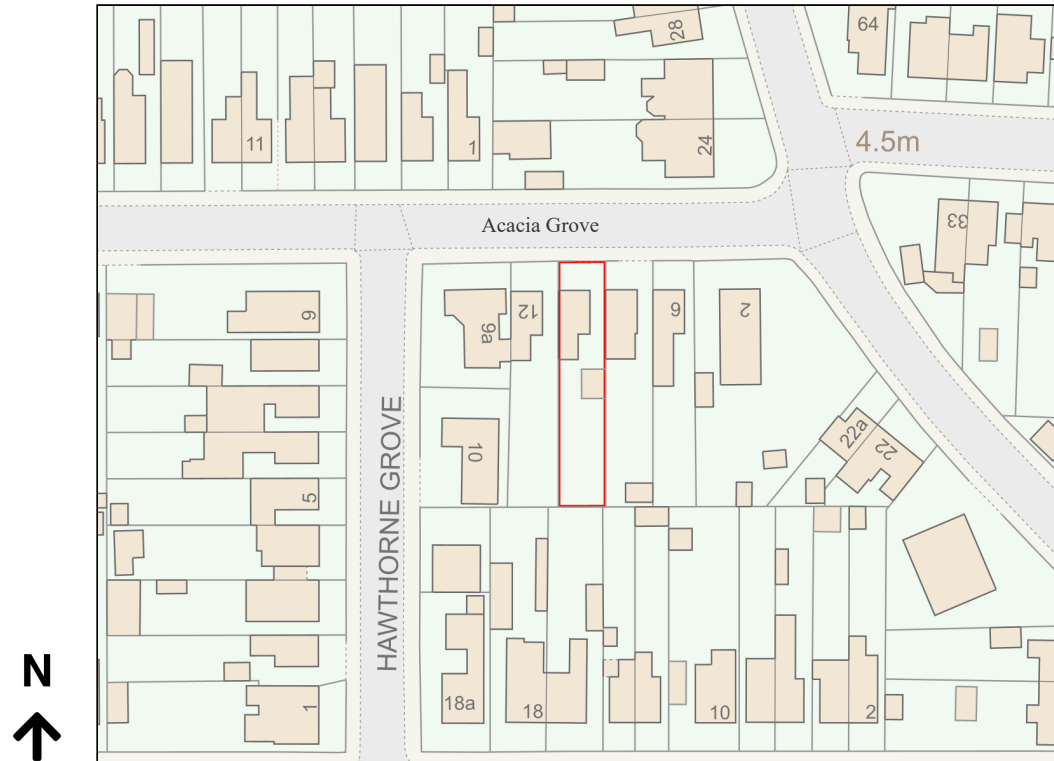

Location Plan

Site Address: 10, Acacia Grove, March, PE15 8HY

Date Produced: 08-Mar-2024

Scale: 1:1250 @A4

Planning Portal Reference: PP-12829488v1