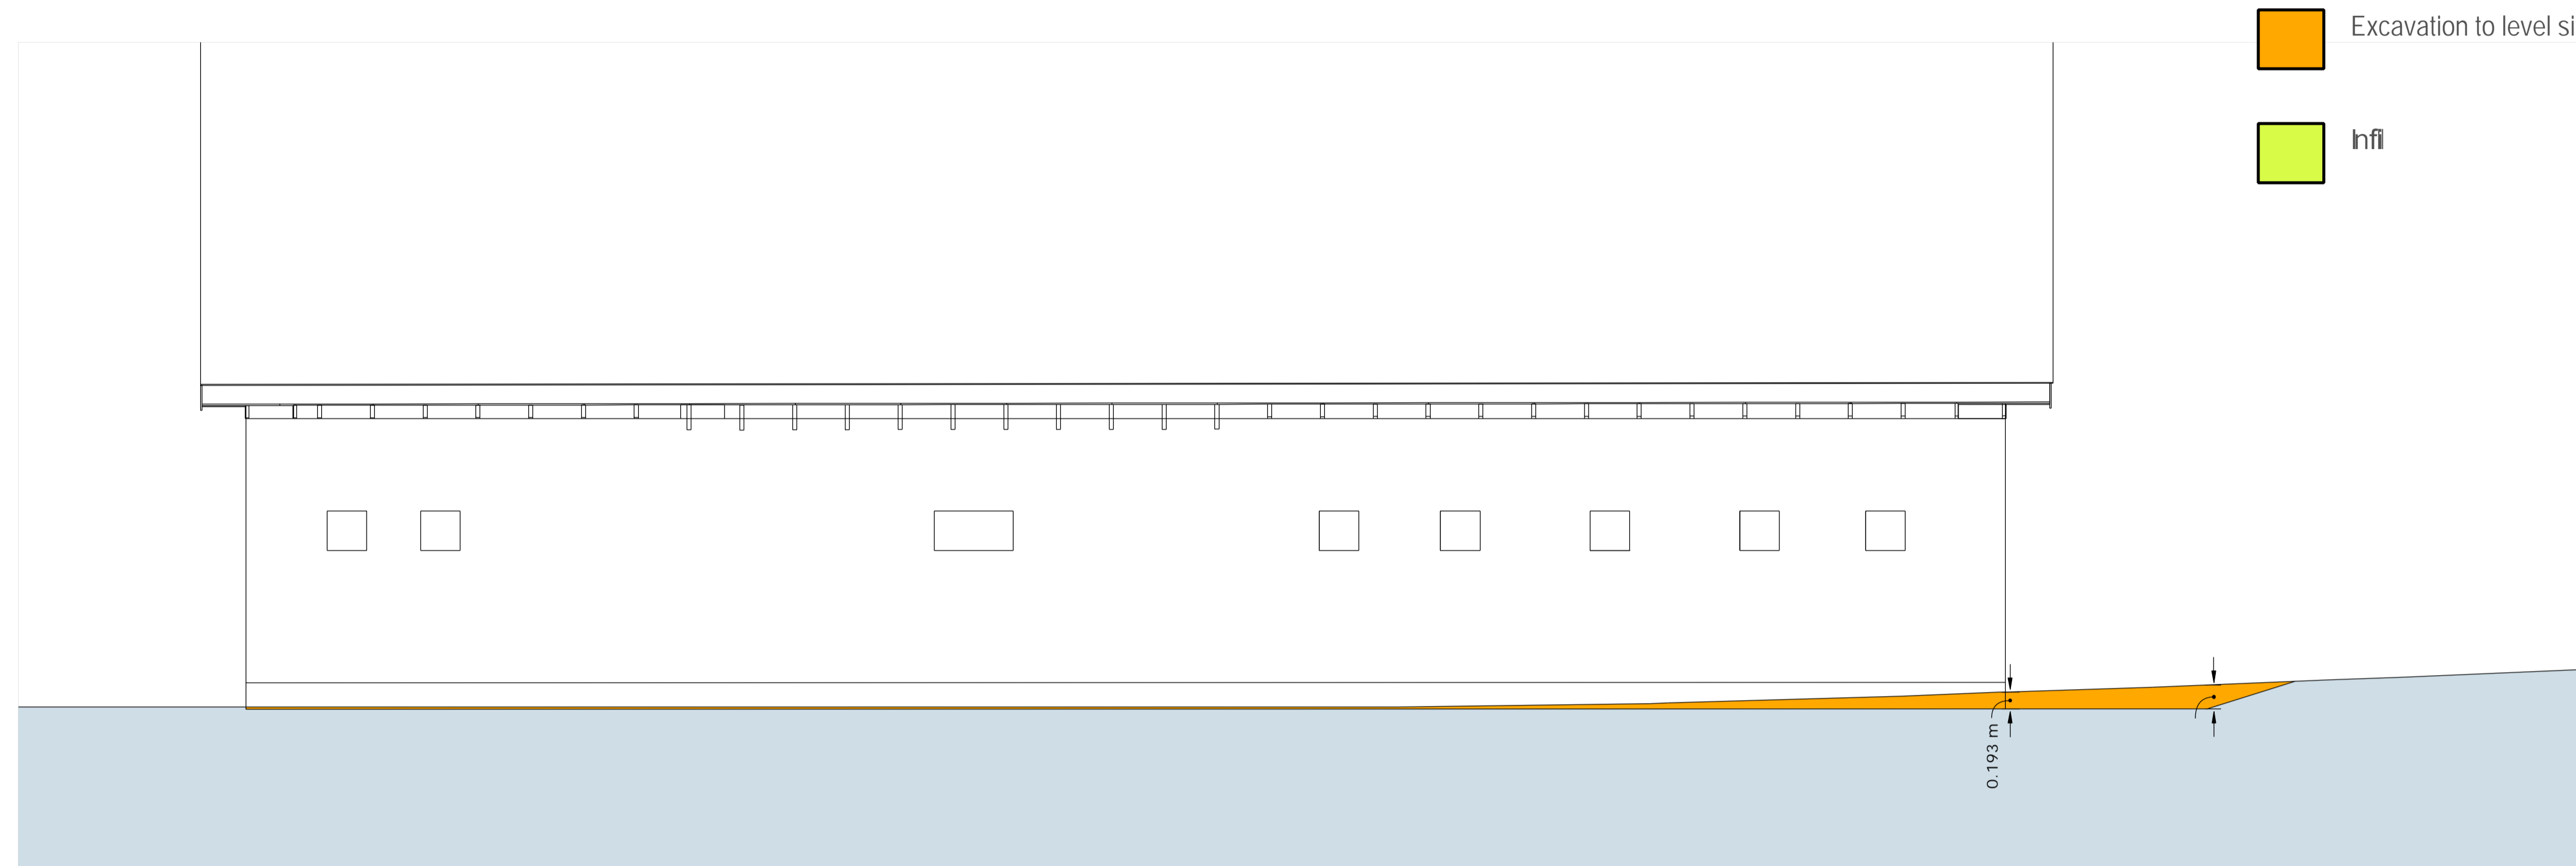

Site Section

Site Section

House & Retreat Centre

DRAWN BY:
Douglas Noble

DOCUMENT
DATE:
SCALE:

Ground at
South Lodge
Grangemuir
KY10 2GR

A1.10

Site Sections