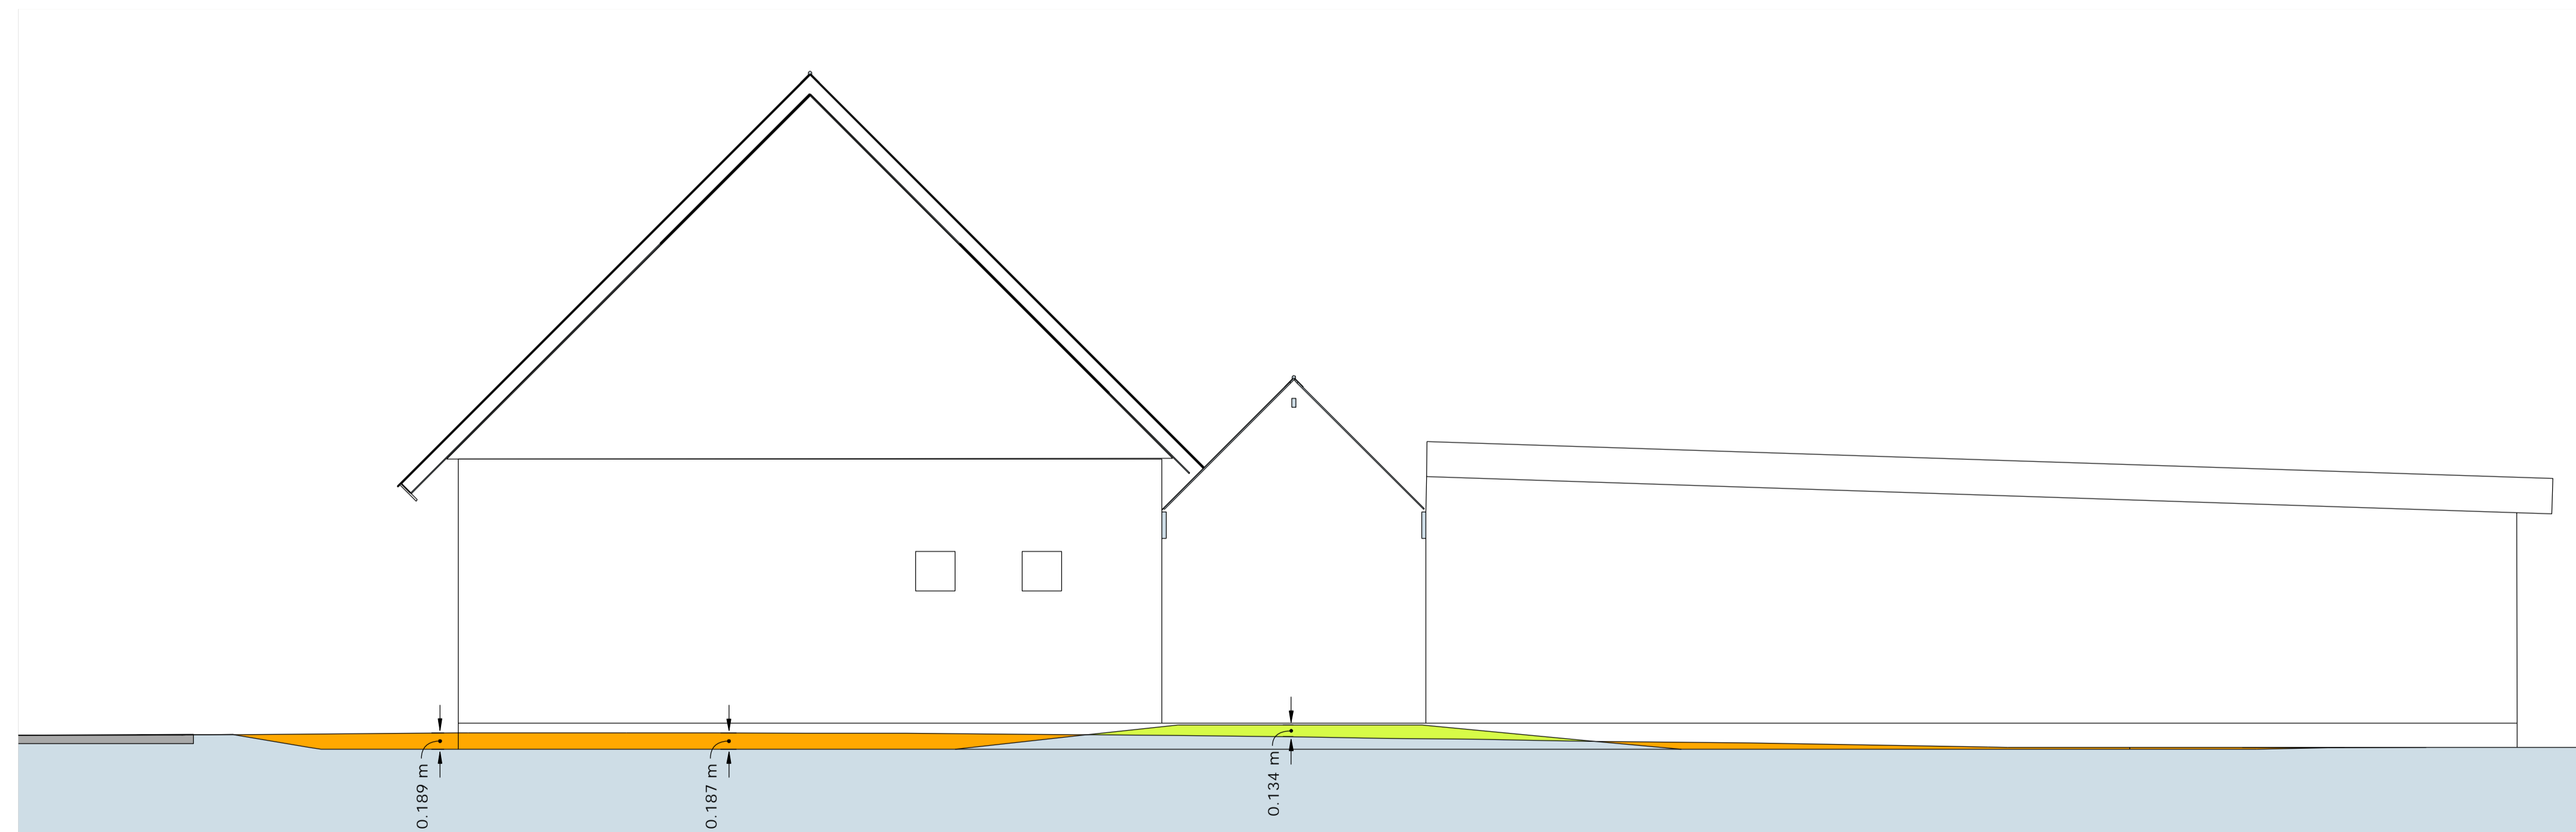

Site Section

Site Section

House & Retreat Centre

DRAWN BY:
Douglas Noble

DOCUMENT
DATE:
SCALE:

Ground at
South Lodge
Grangemuir
KY10 2GR

A1.10

Site Sections