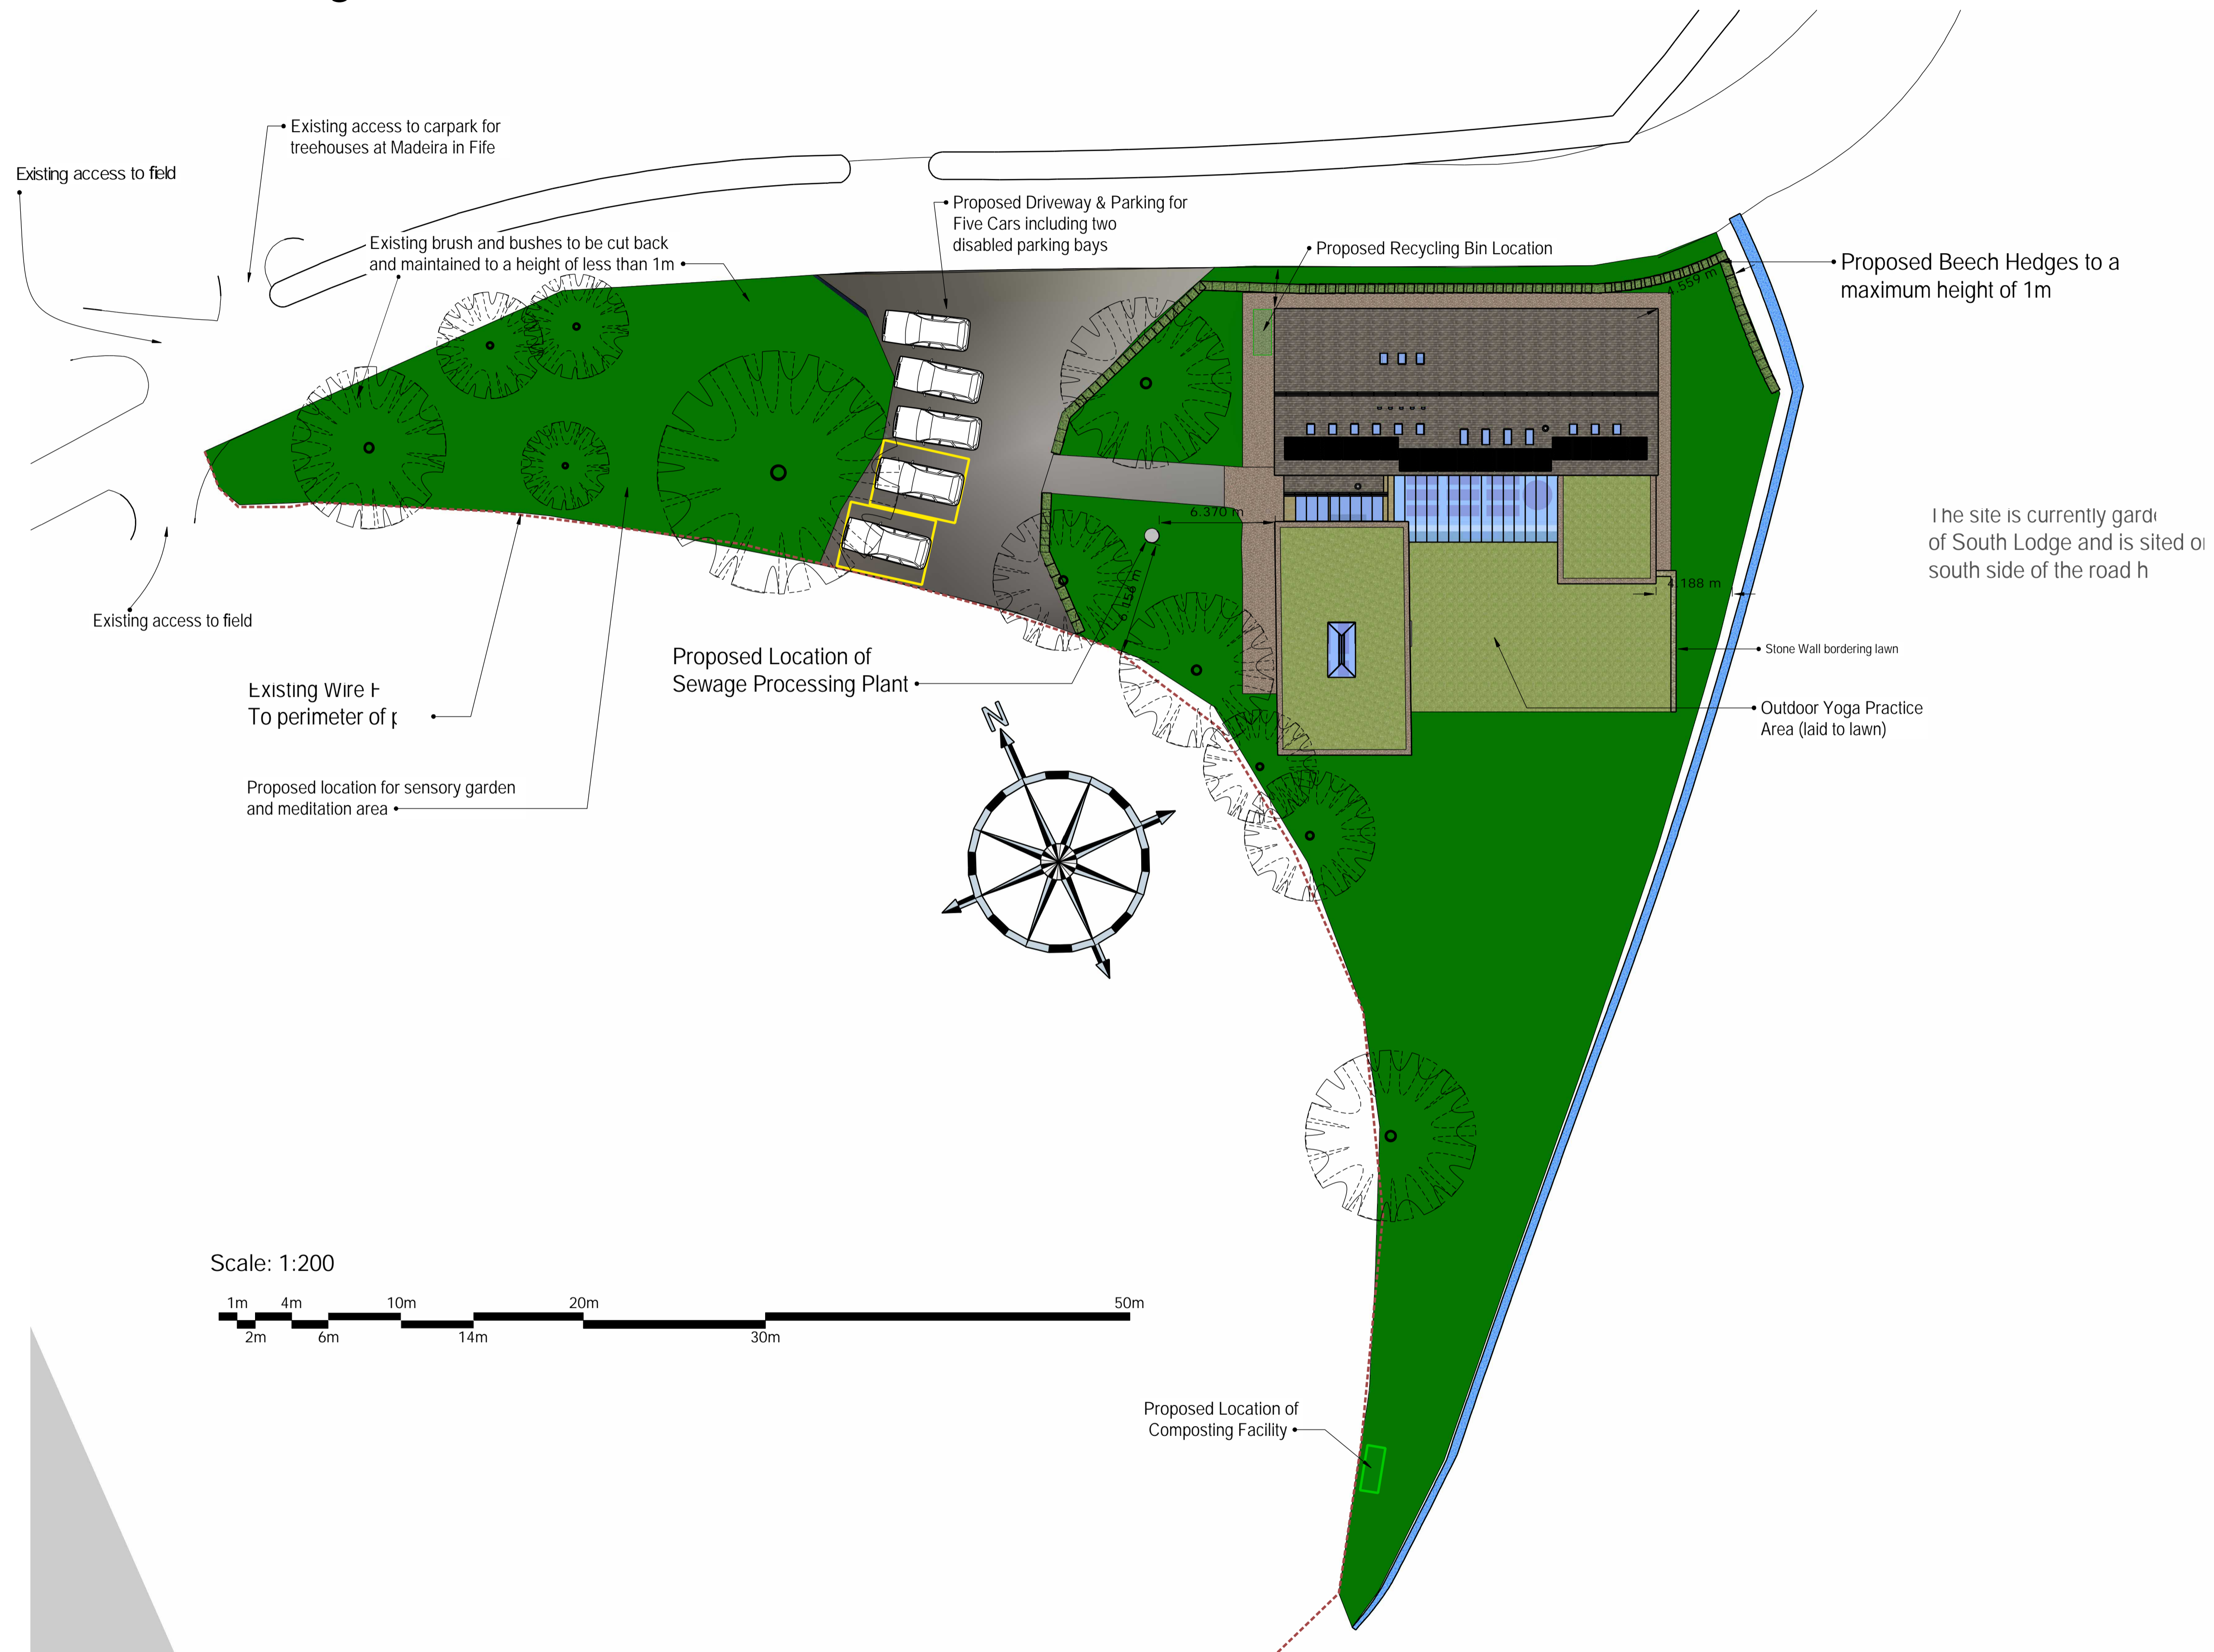

# Site Layout / Block I

## House & Retreat Centre

**DRAWN BY:**  
Douglas Noble

DOCUMENT  
DATE: 11/11/2022  
SCALE: 1:200

Ground at  
South Lodge  
Grangemuir  
KY10 2GR

# A1.01

Site Layout