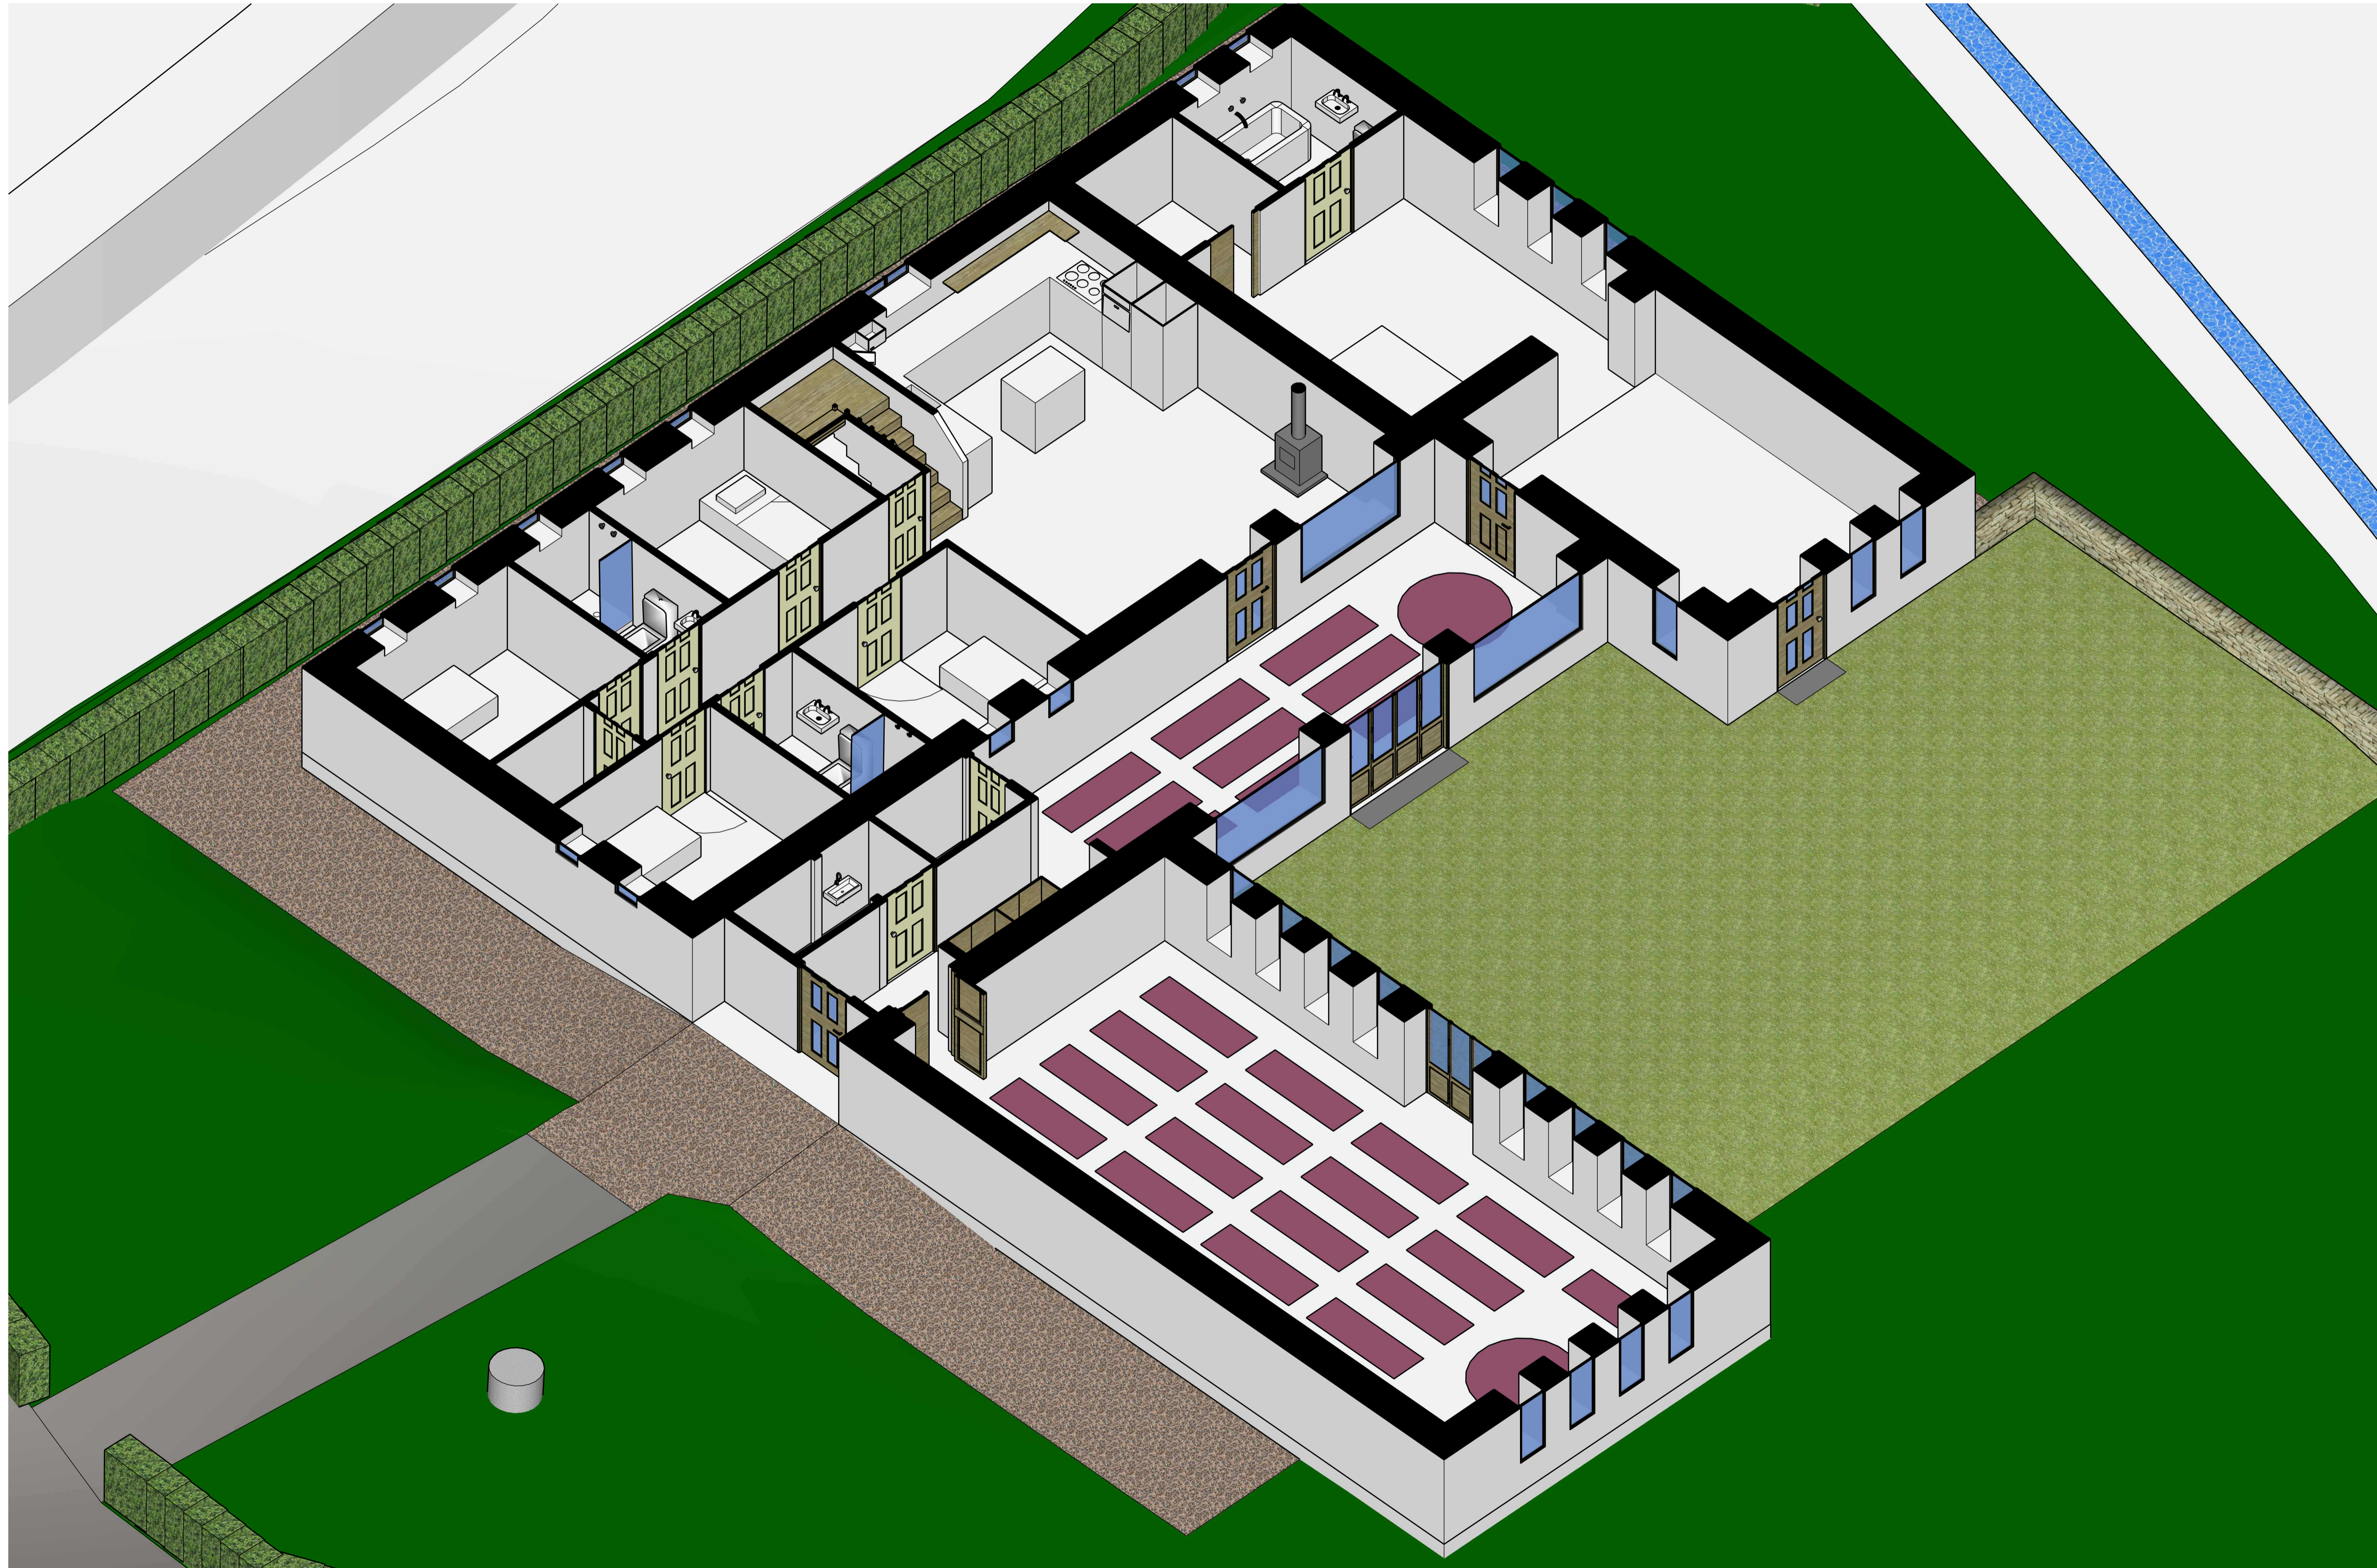

# Ground Floor Isometric View

Scale: 1:50

## House & Retreat Centre

**DRAWN BY:**  
Douglas Noble

**DATE:**  
2011

Ground at  
South Lodge  
Grangemuir  
KY10 2GR

*A1.07*

Ground Floor Isometric