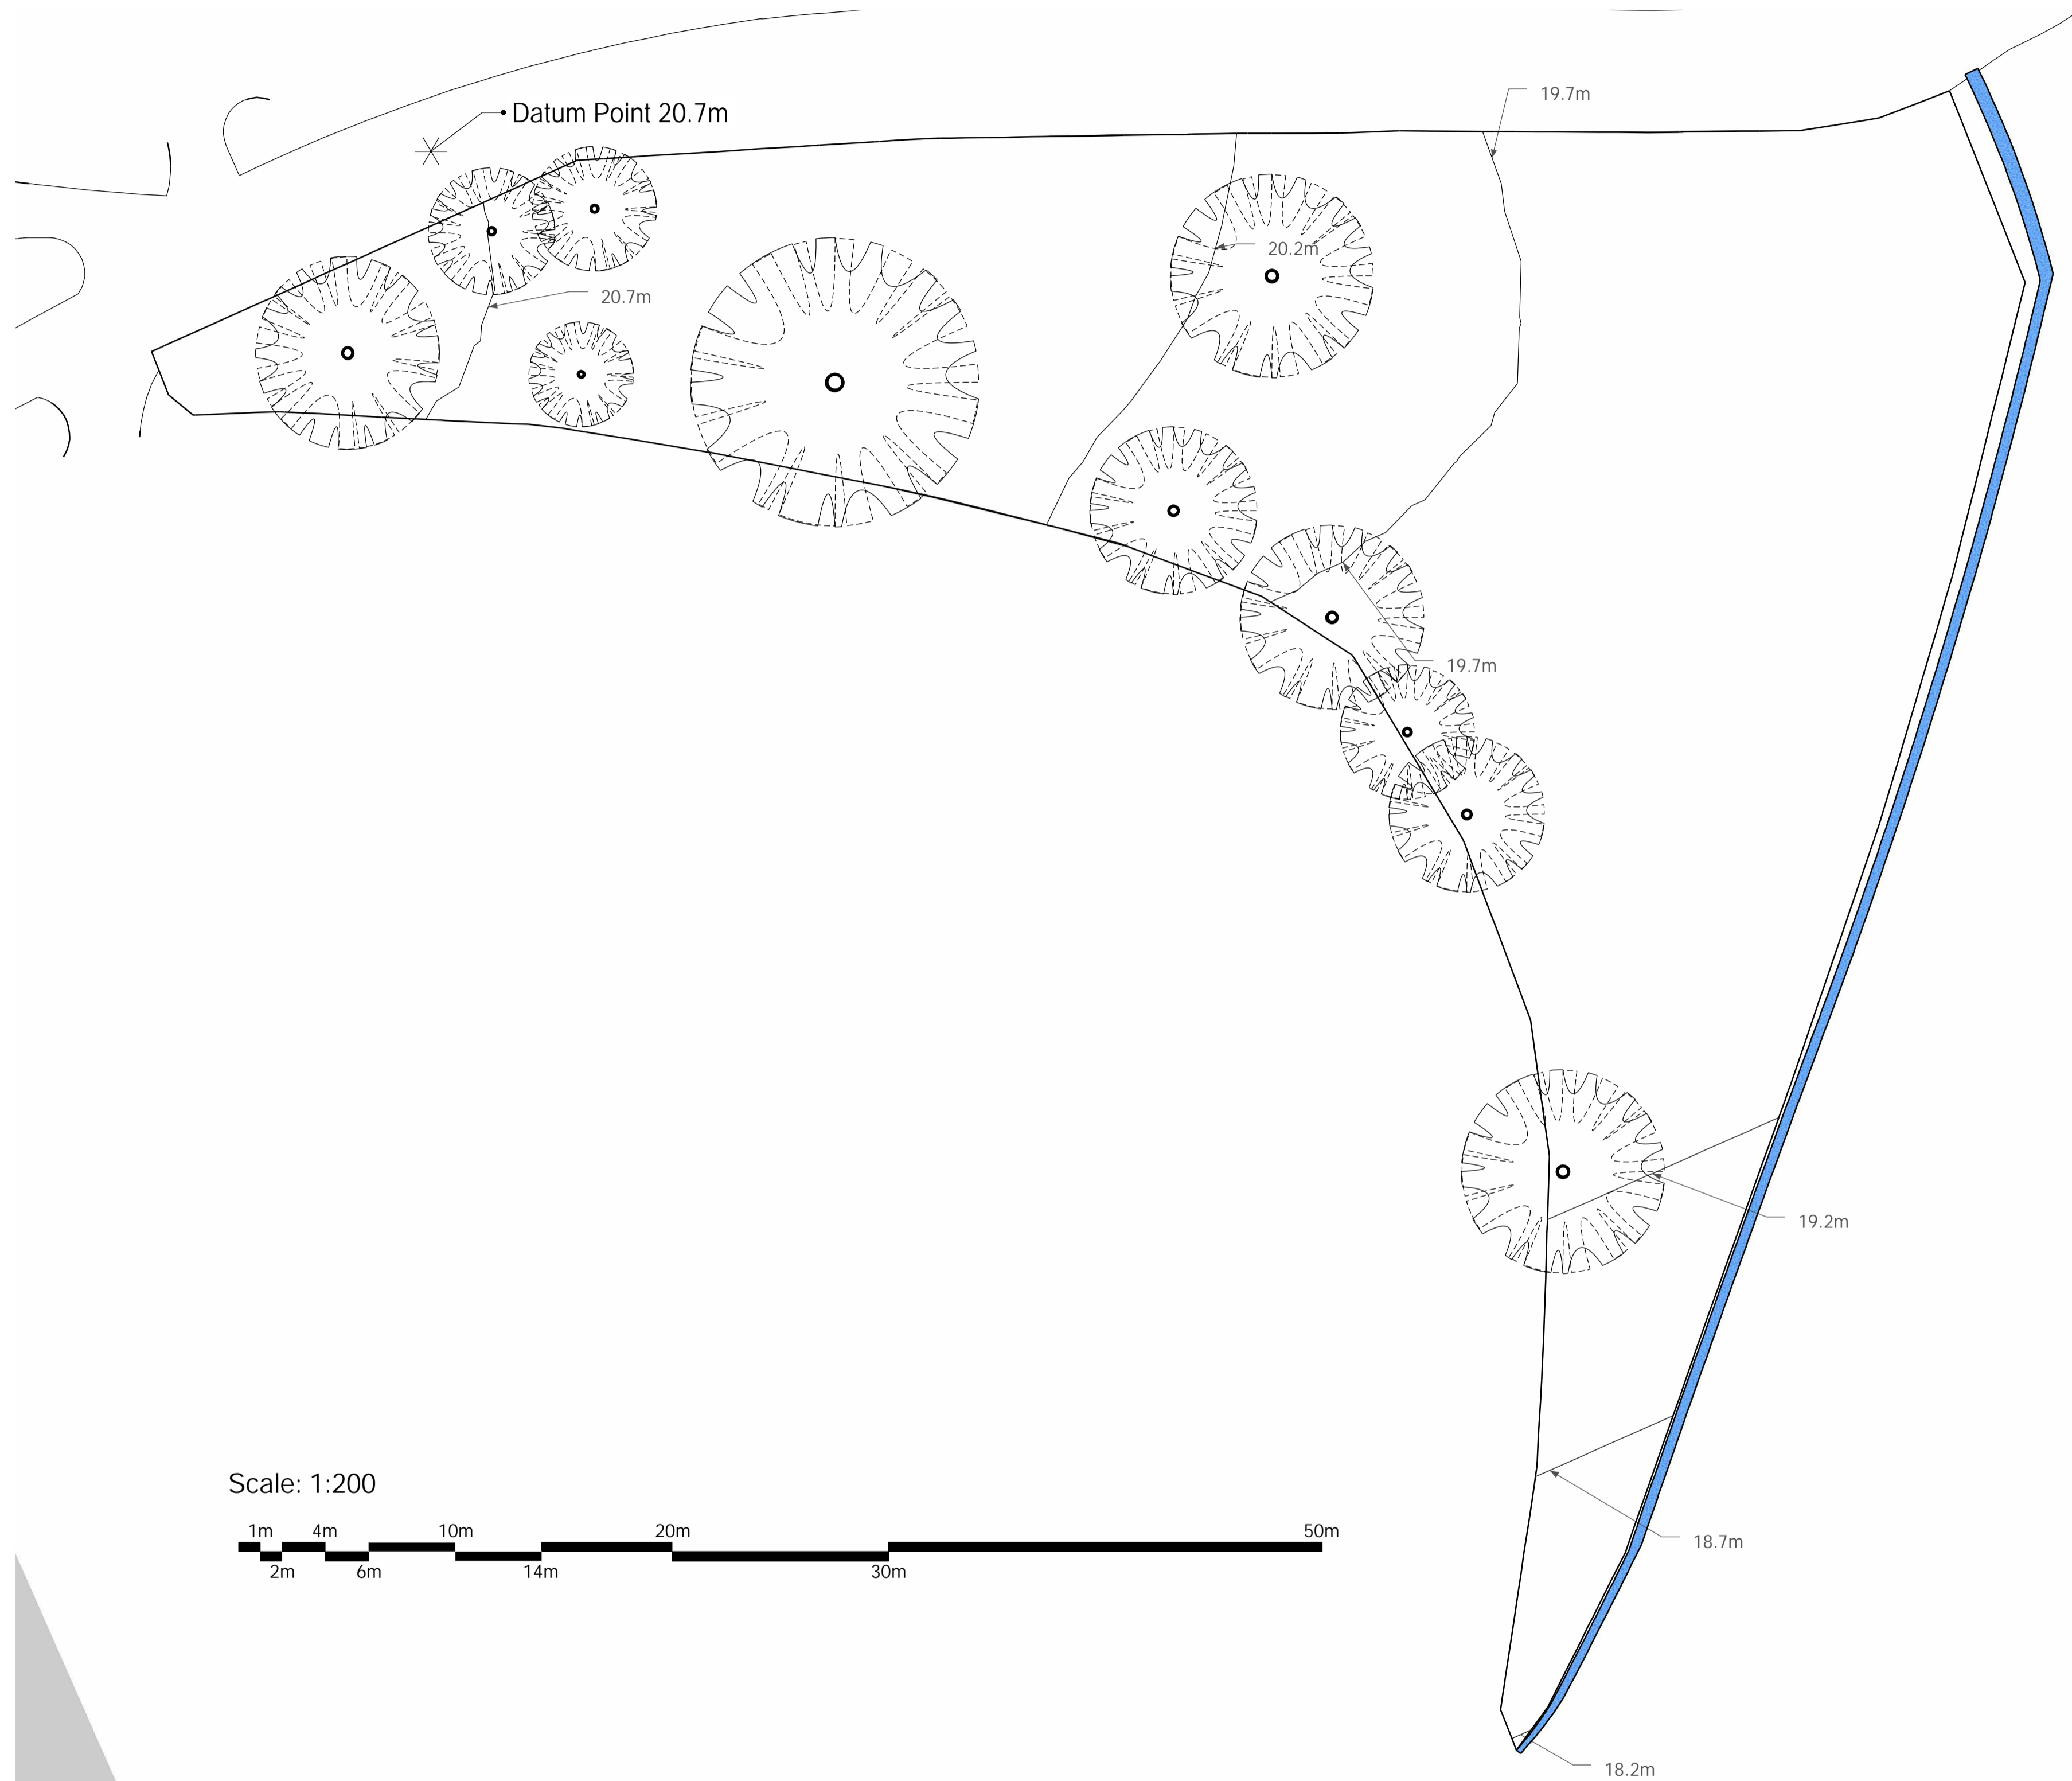

# EXISTING BLOCK PLAN

## House & Retreat Centre

**DRAWN BY:**  
Douglas Noble

**DOCUMENT:**  
DATE: 11/01/2011

Ground at  
South Lodge  
Grangemuir  
KY10 2GR

# A1.11

Existing Block Plan