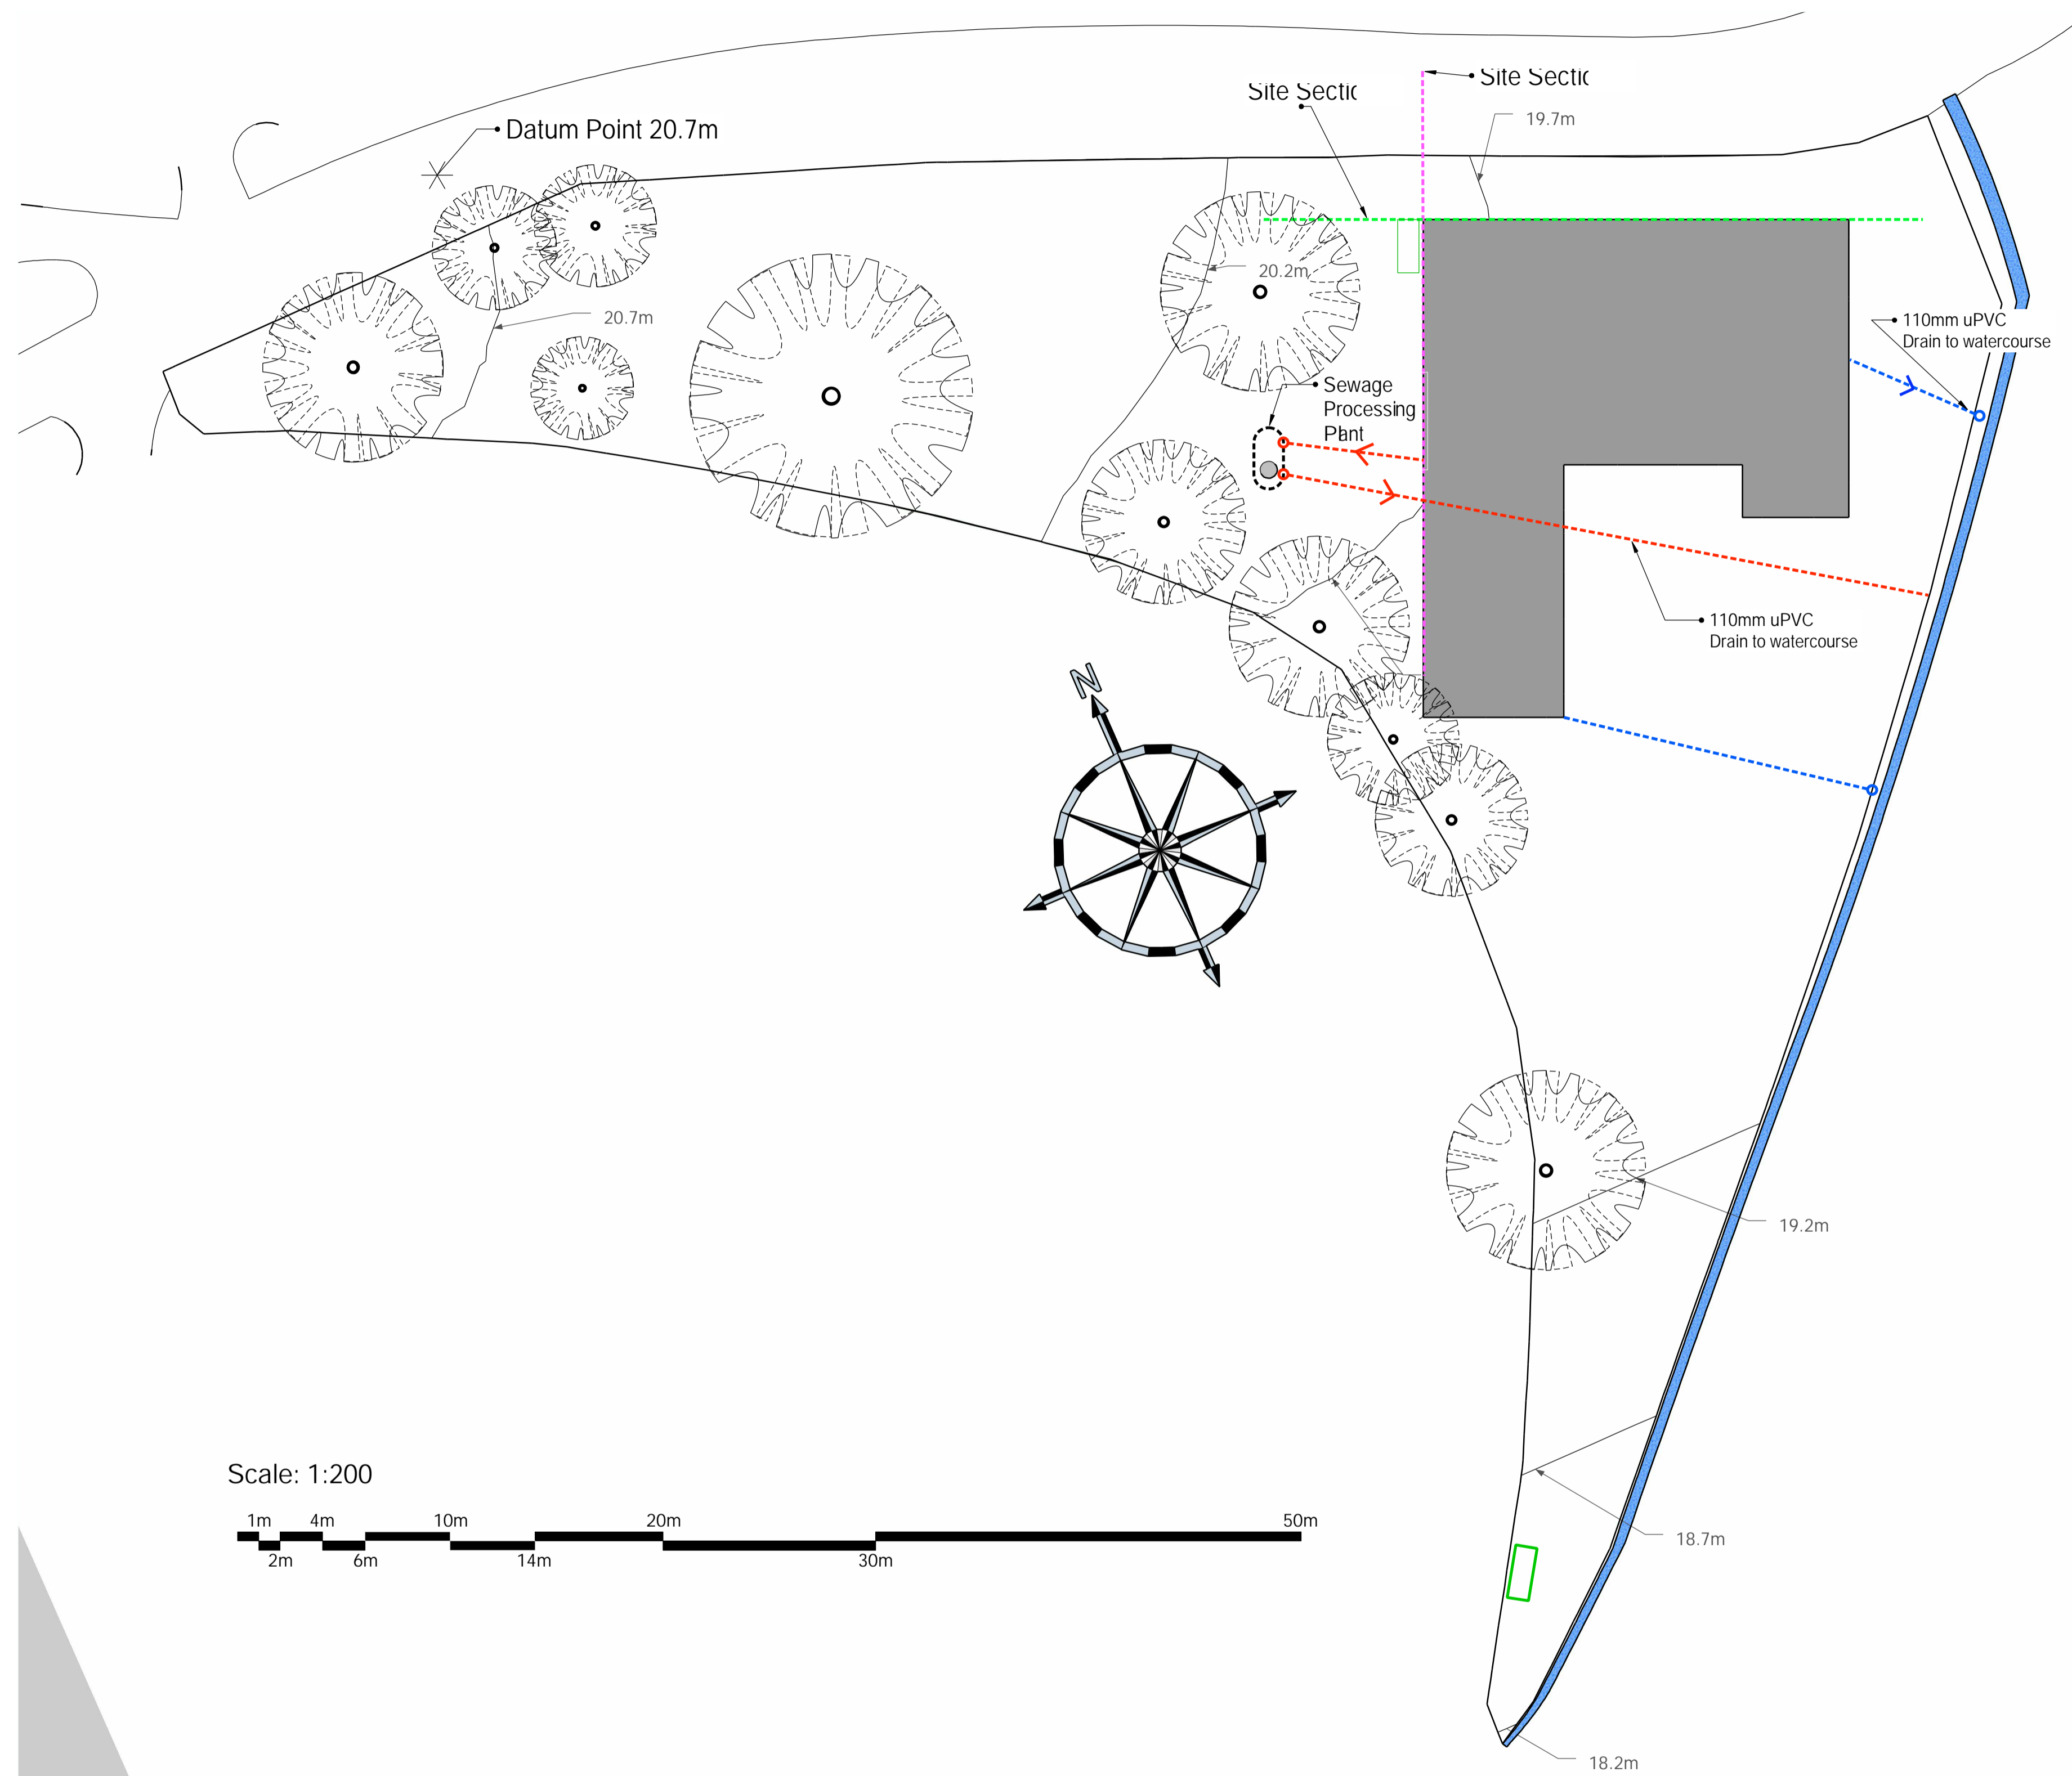

# Site Levels

## House & Retreat Centre

**DRAWN BY:**  
Douglas Noble

**DOCUMENT:**  
DATE: 11/01/2012  
SCALE: 1:200

Ground at  
South Lodge  
Grangemuir  
KY10 2GR

# A1.09