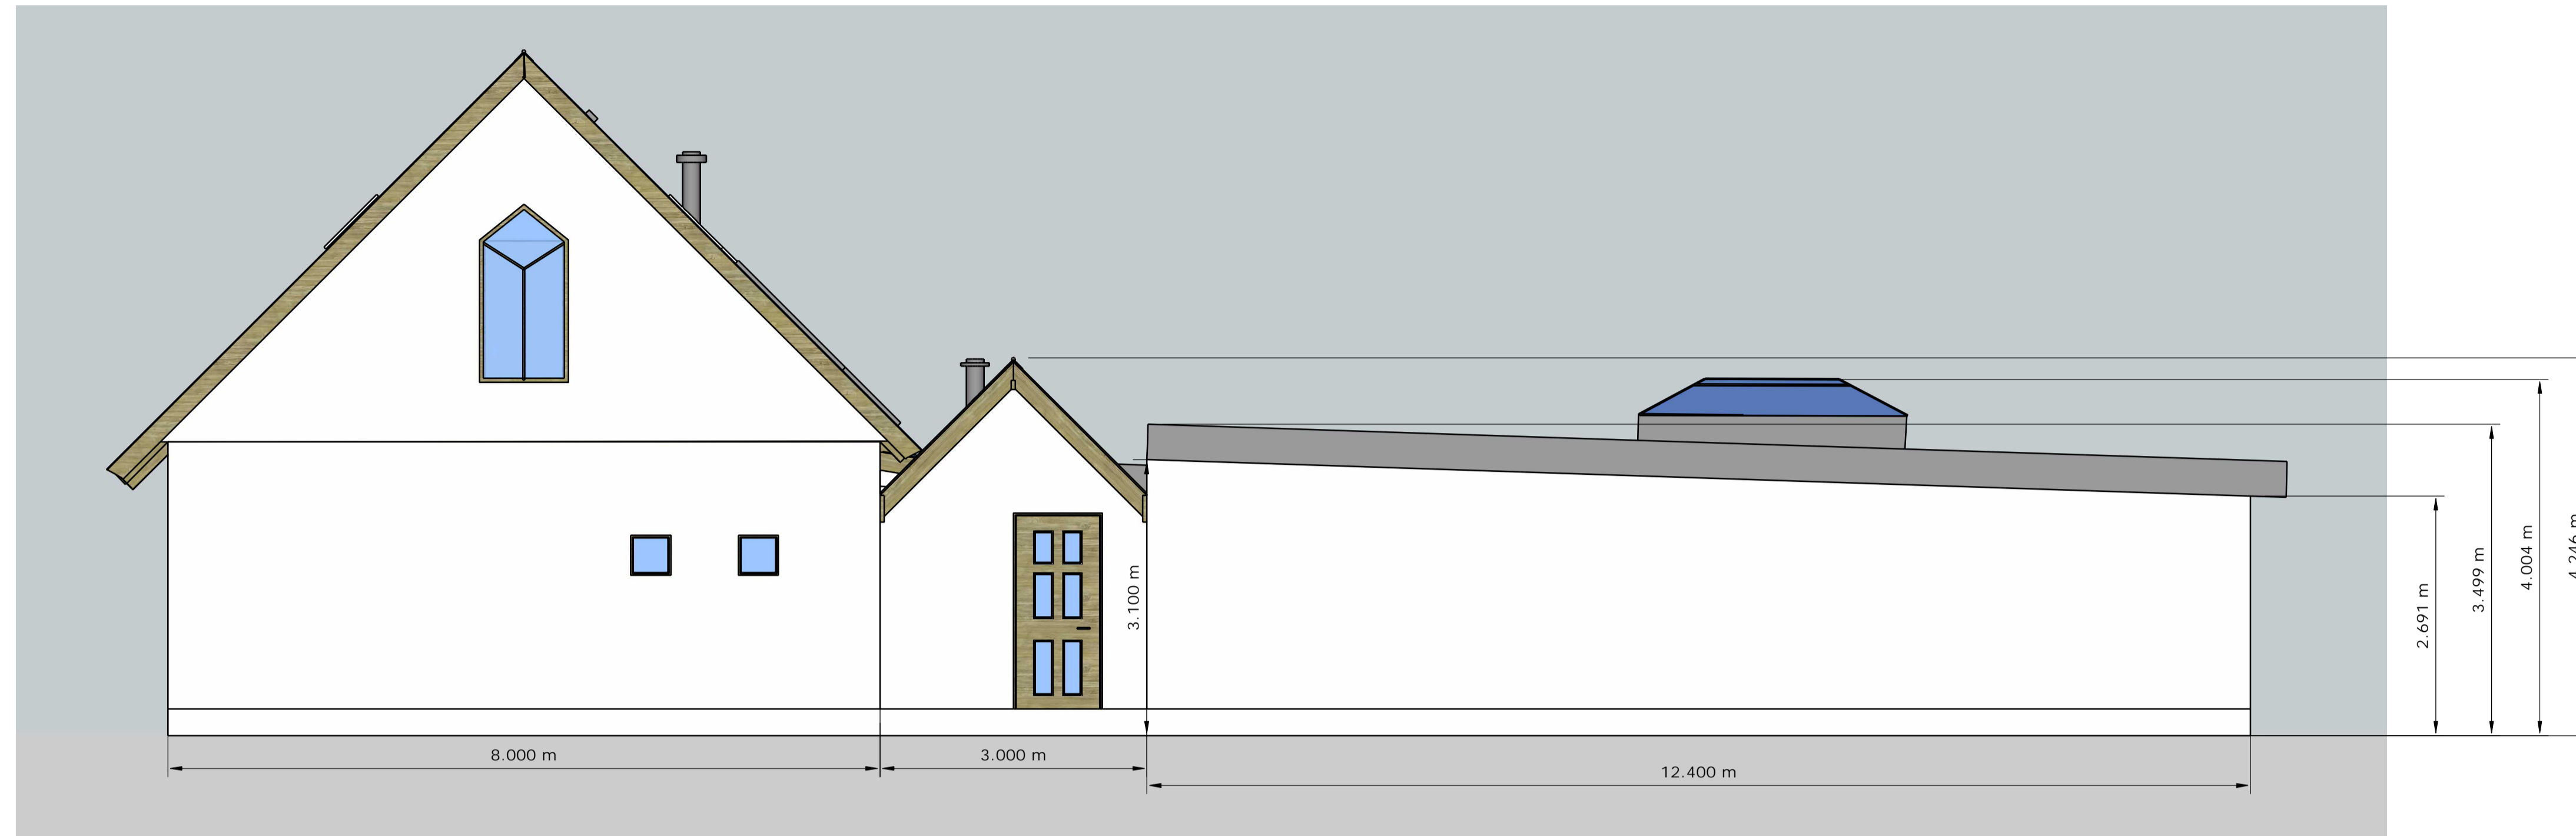

West Elevation

East Elevation

Scale: 1:50

House & Retreat Centre

DRAWN BY:
Douglas Noble

DOCUMENT
DATE: 11/11/2012
SCALE: 1:50

Ground at
South Lodge
Grangemuir
KY10 2GR

A1.03

East and West Elevations