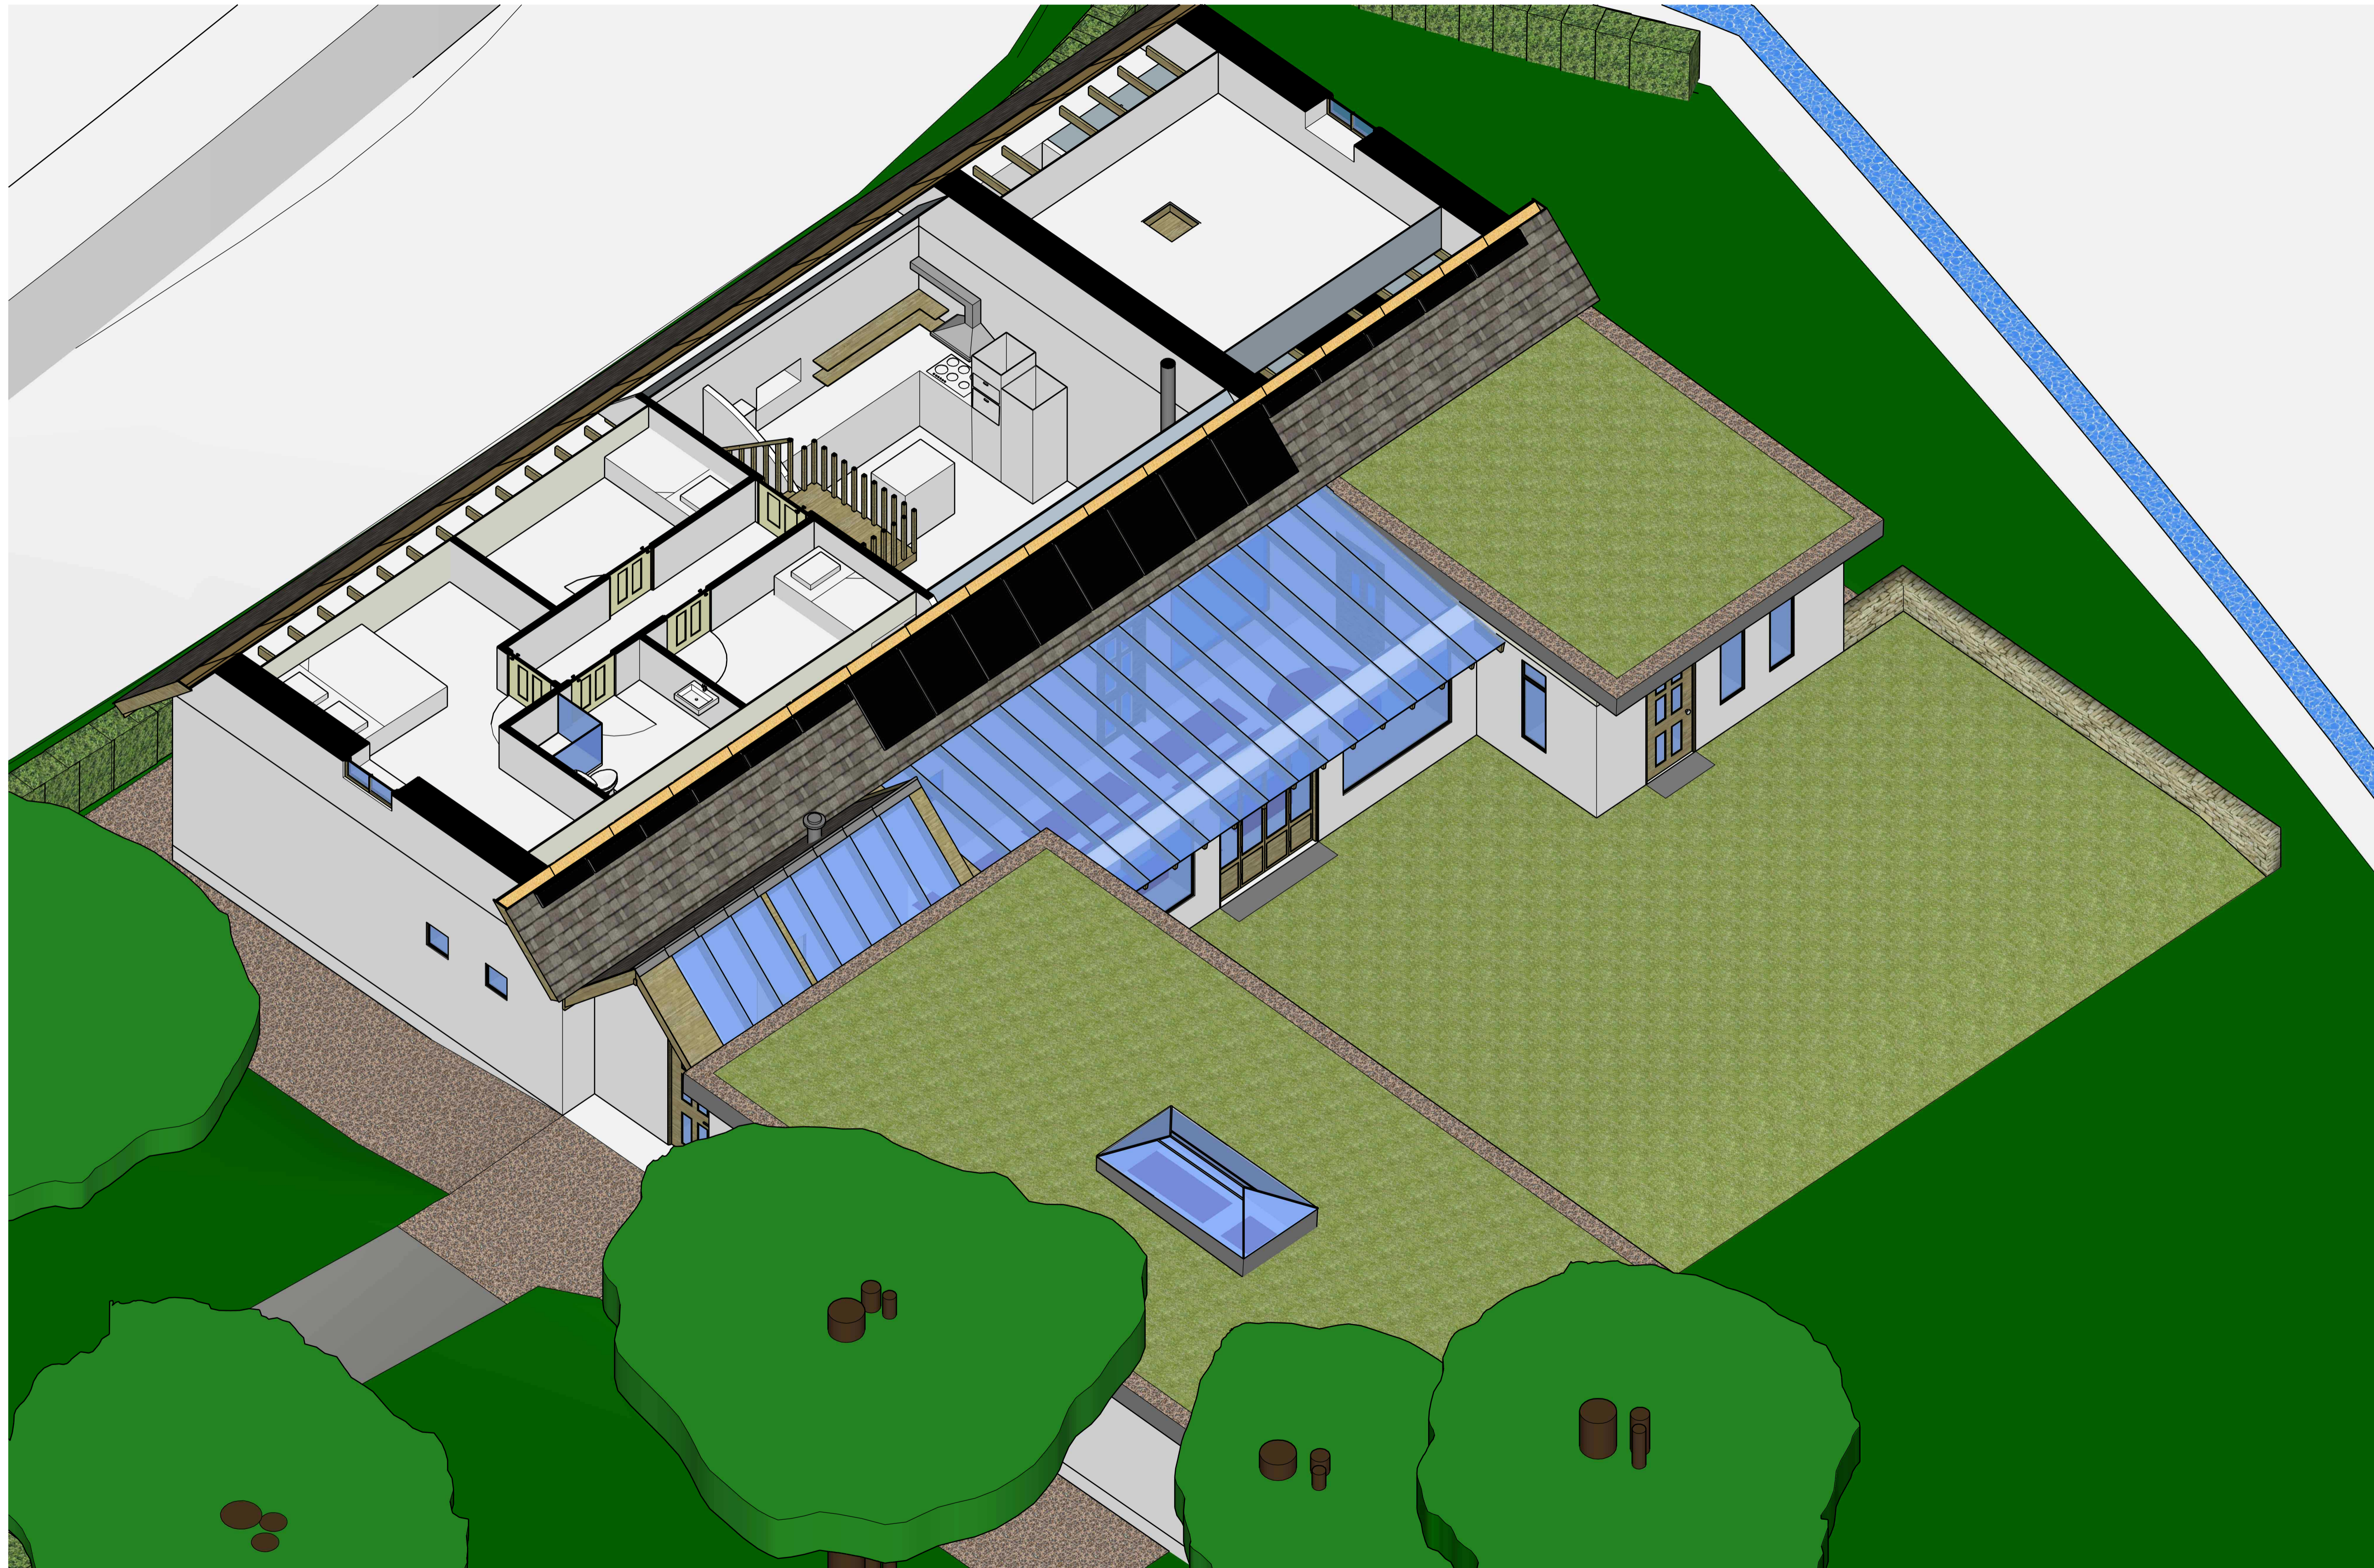

First Floor Isometric V

Scale: 1:50

House & Retreat Centre

DRAWN BY:
Douglas Noble

DATE:
2011

Ground at
South Lodge
Grangemuir
KY10 2GR

A1.08

First Floor Isometric