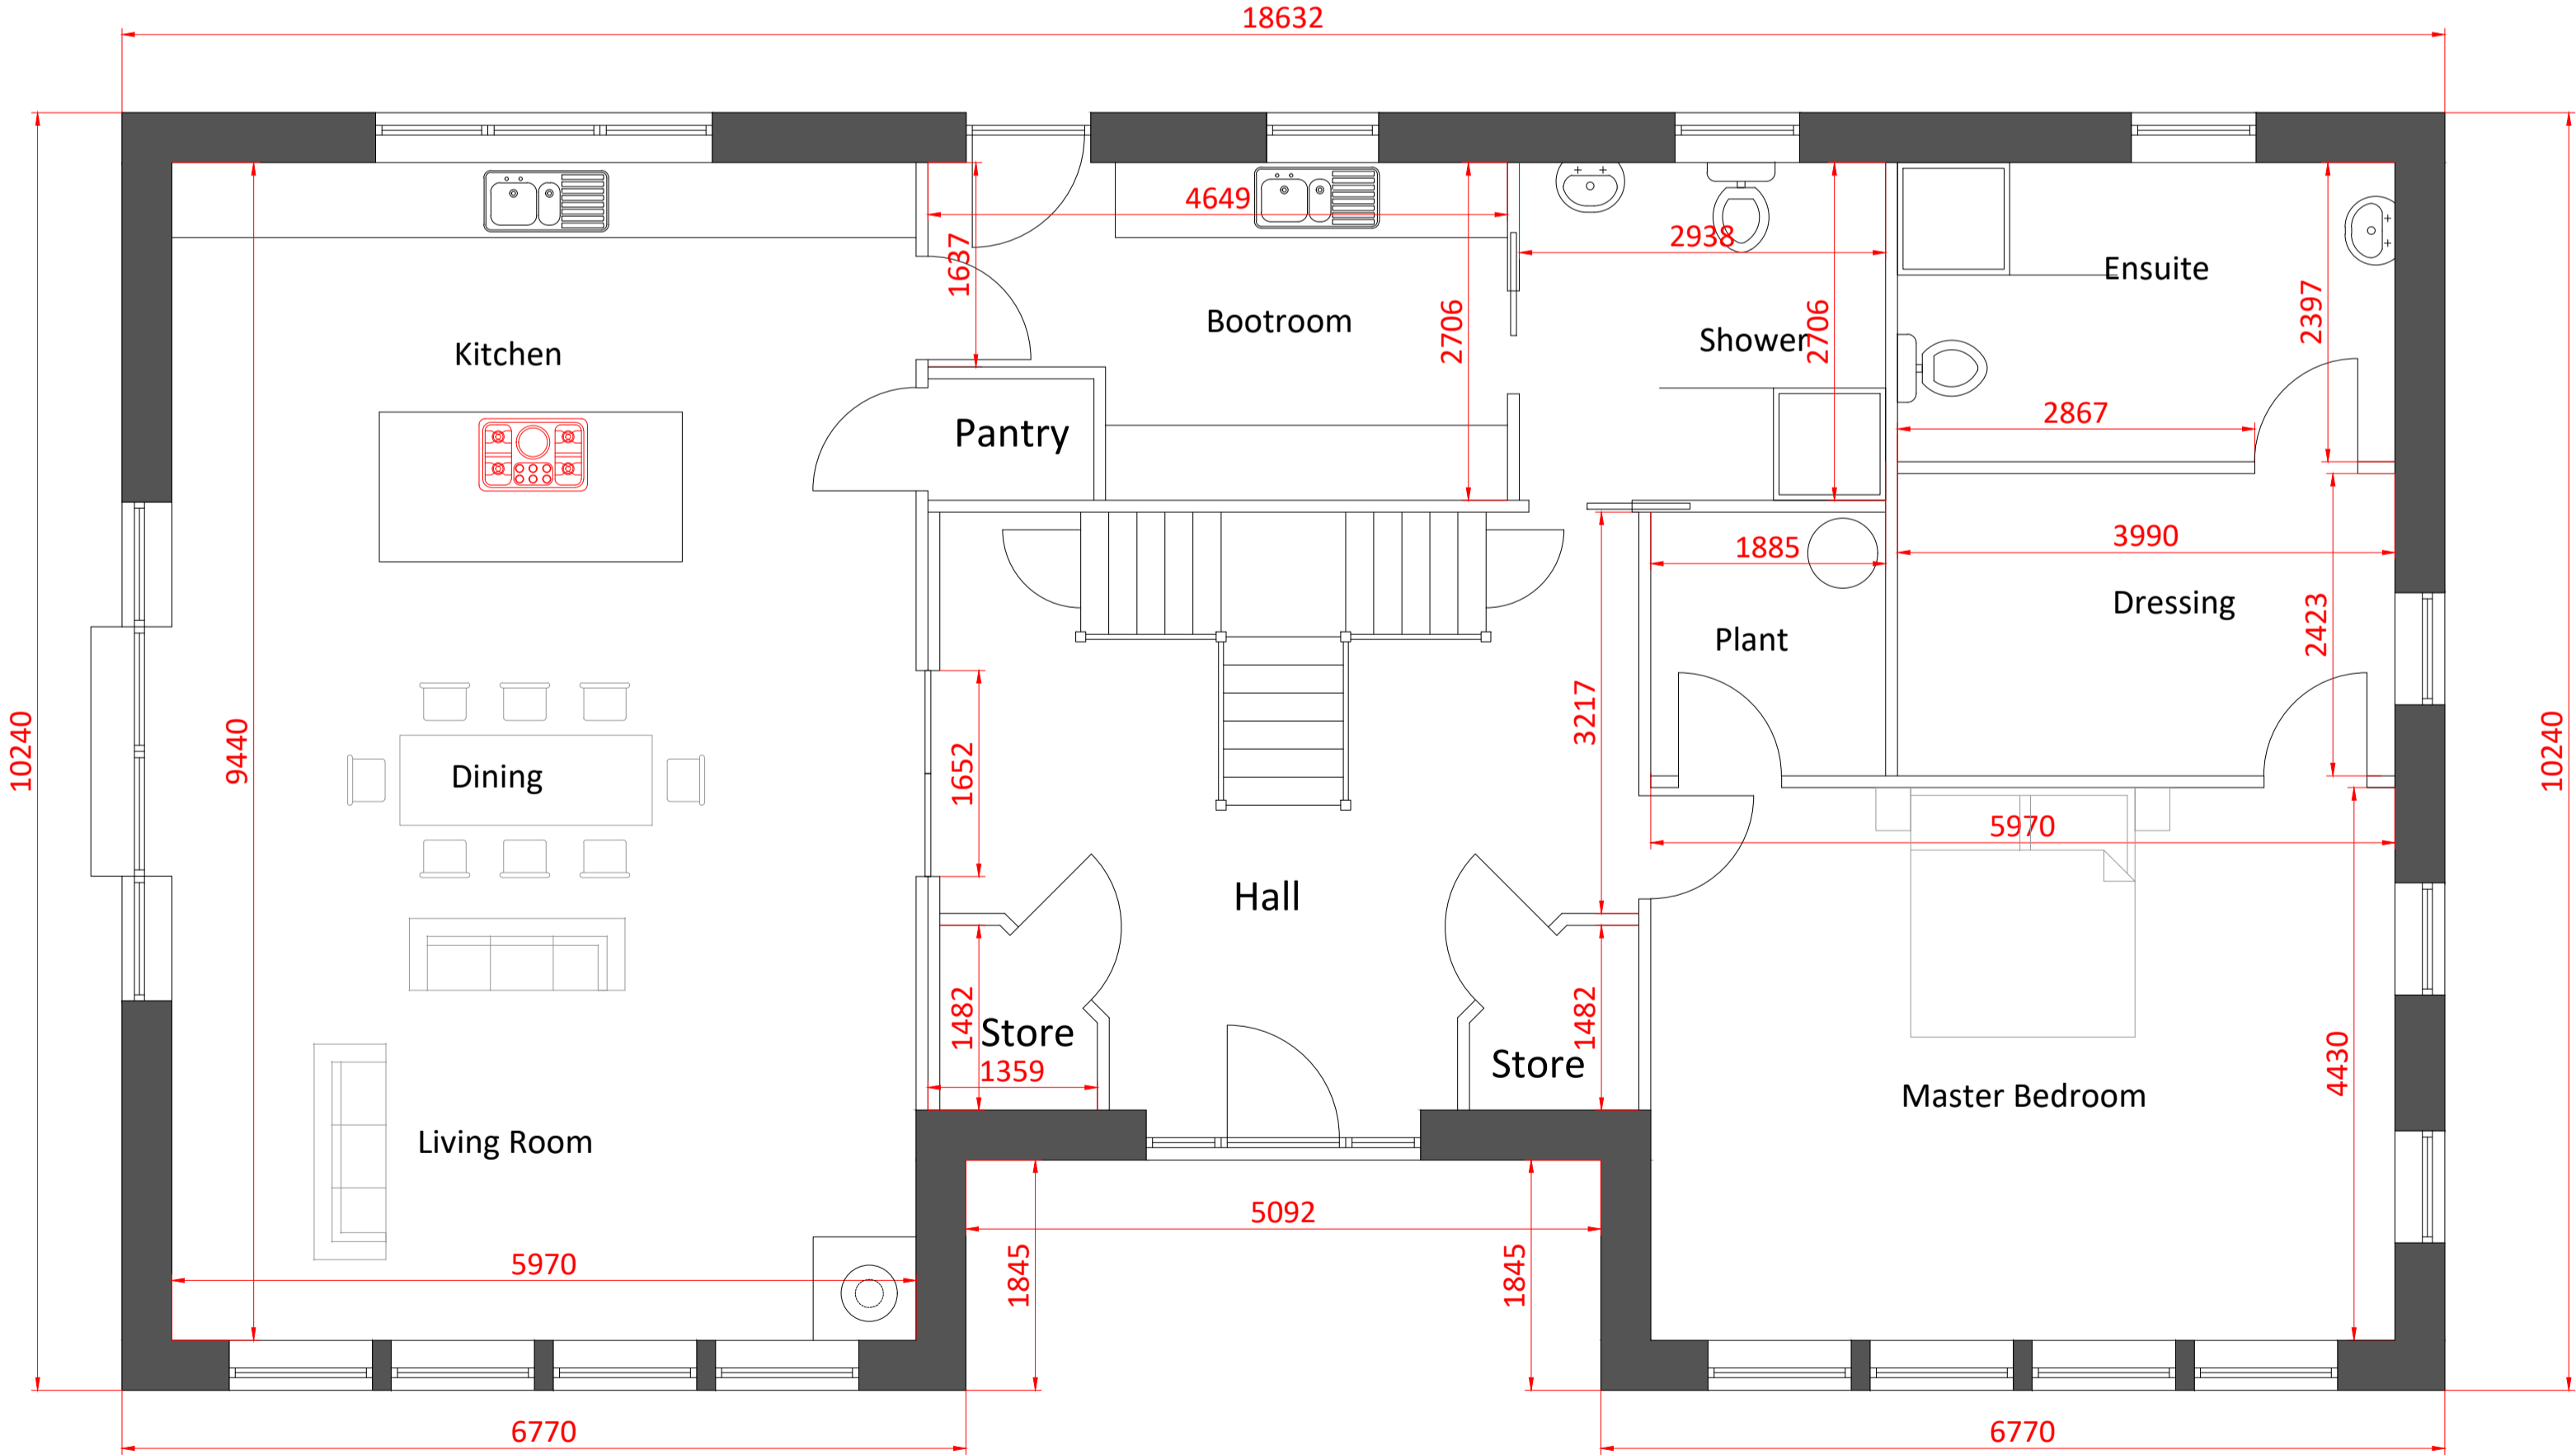

Site at Kilcoy, Tore, Inverness

First Floor Plan

Ground Floor Plan

grant and
geoghegan

planning, development and
architectural consultants

T:01343 556644
E:enquiries@ggmail.co.uk