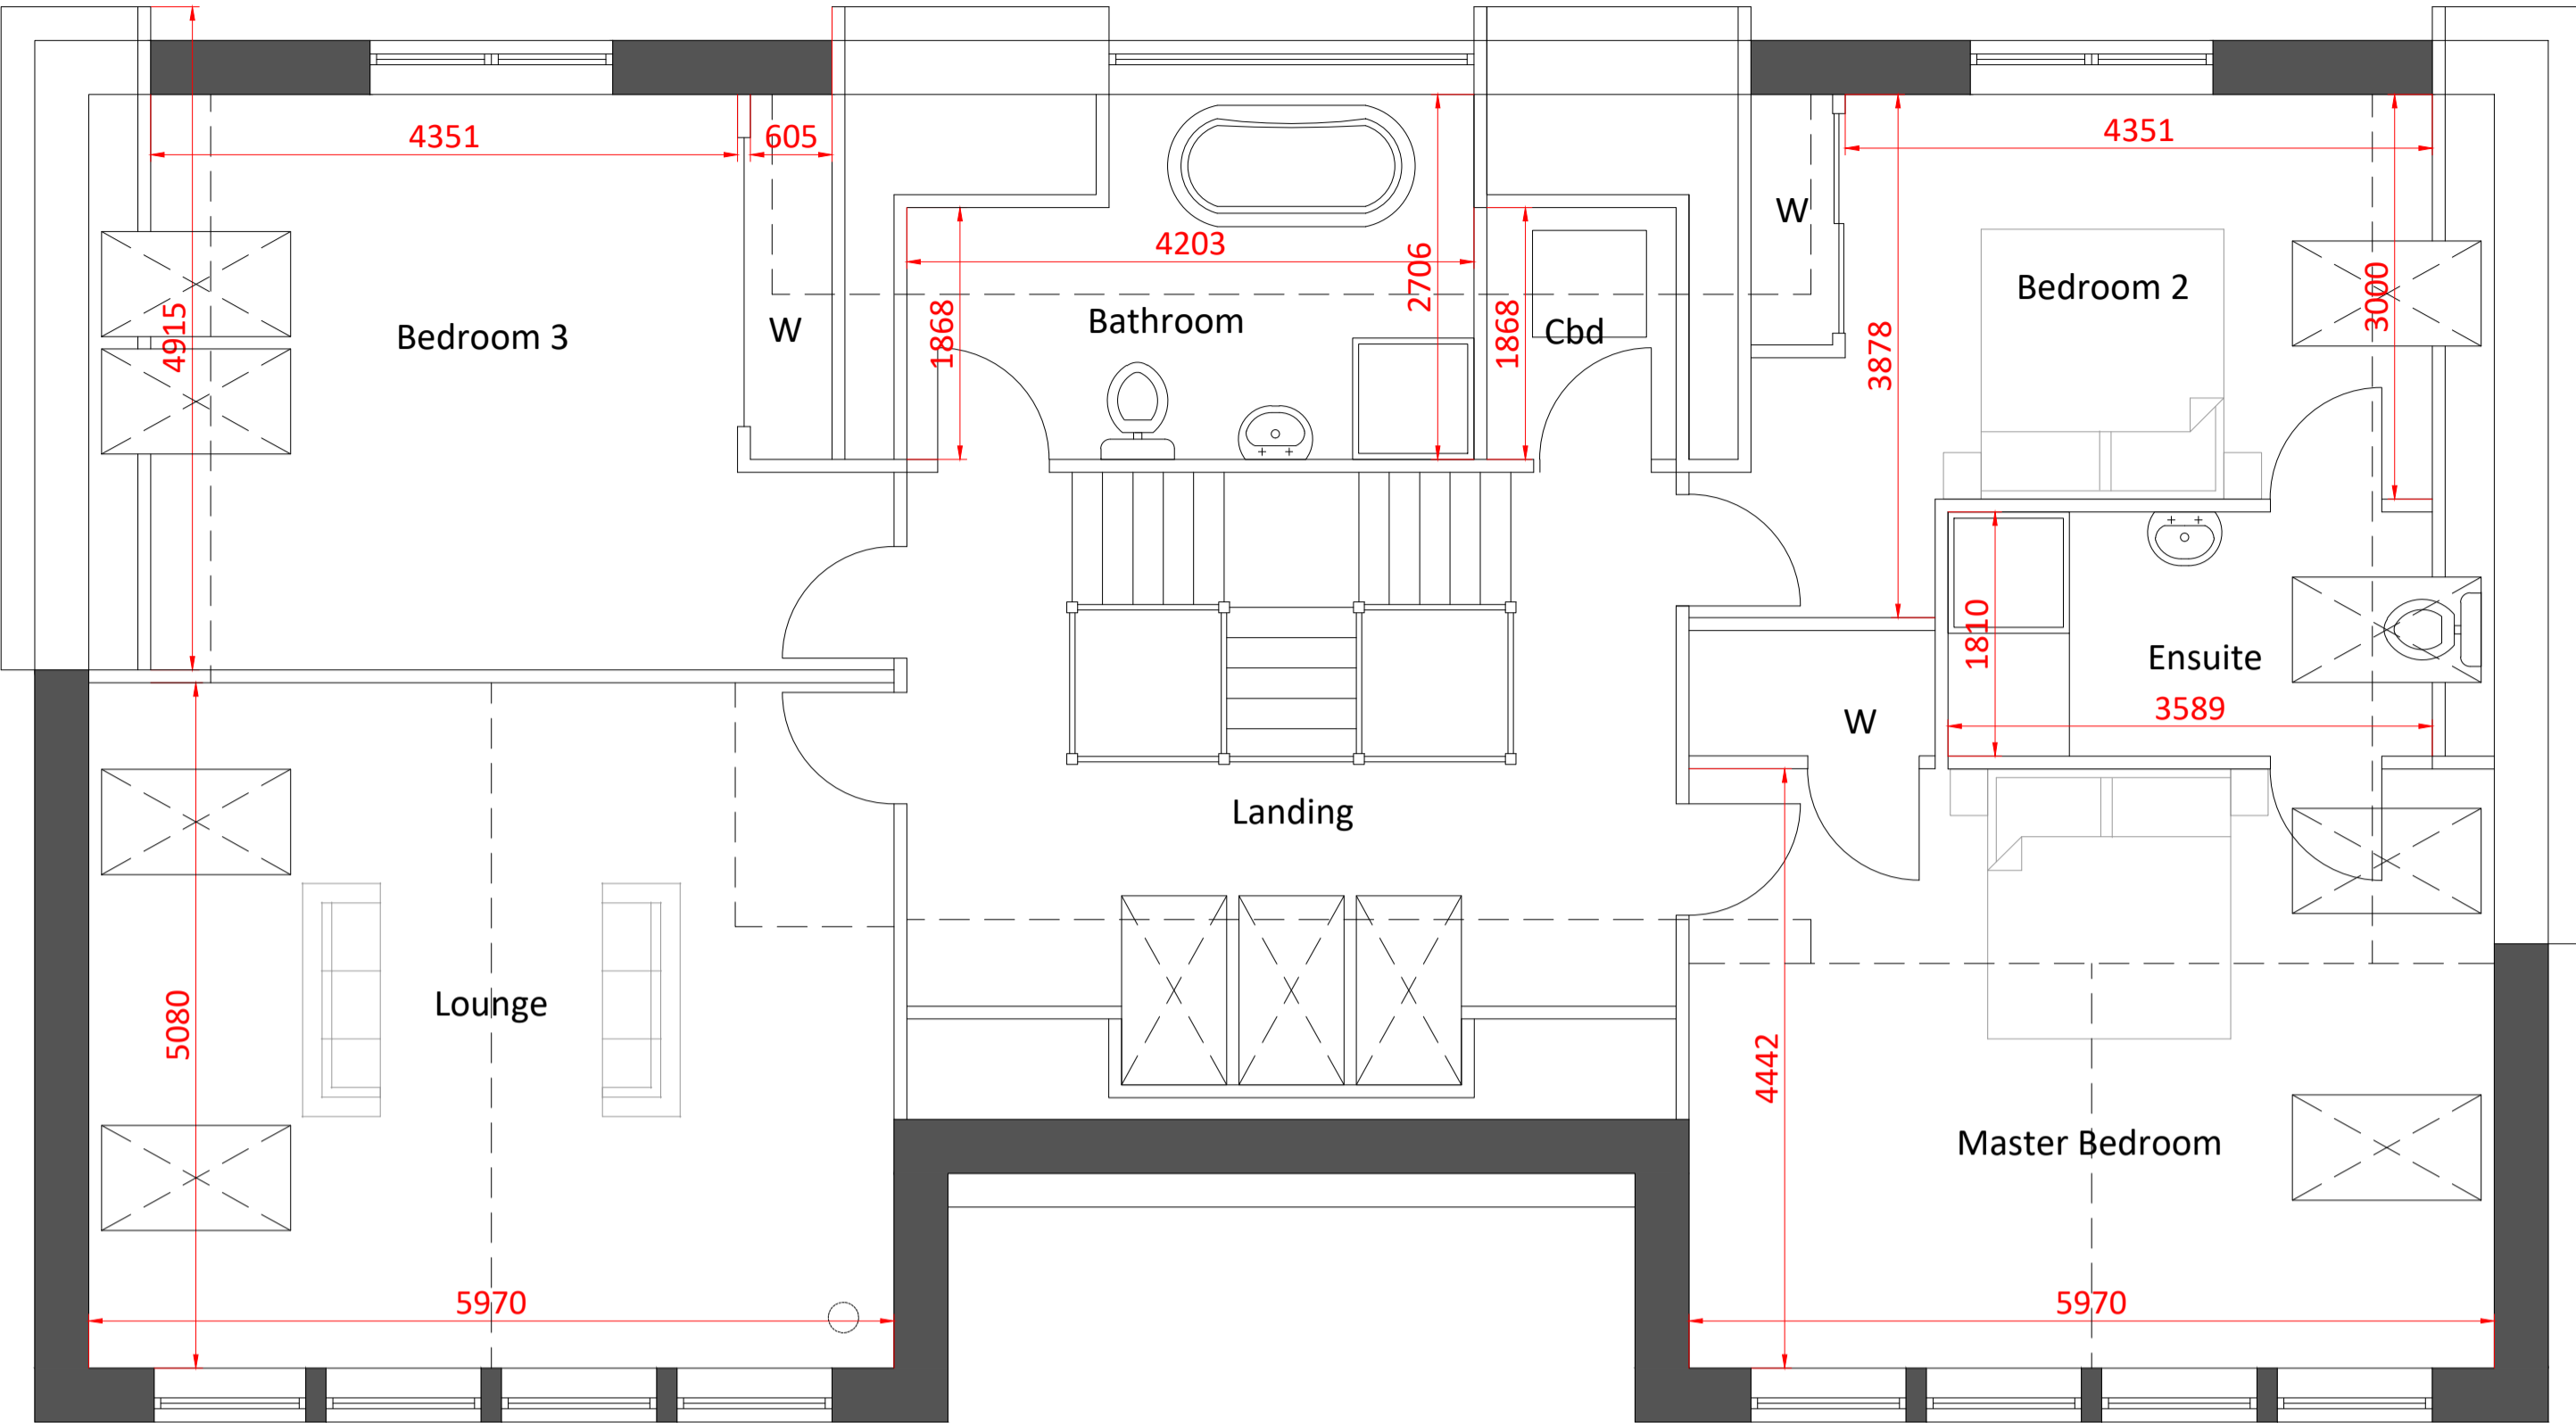

Site at Kilcoy, Tore, Inverness

First Floor Plan

Ground Floor Plan

grant and
geoghegan

planning, development and
architectural consultants

T:01343 556644
E:enquiries@ggmail.co.uk