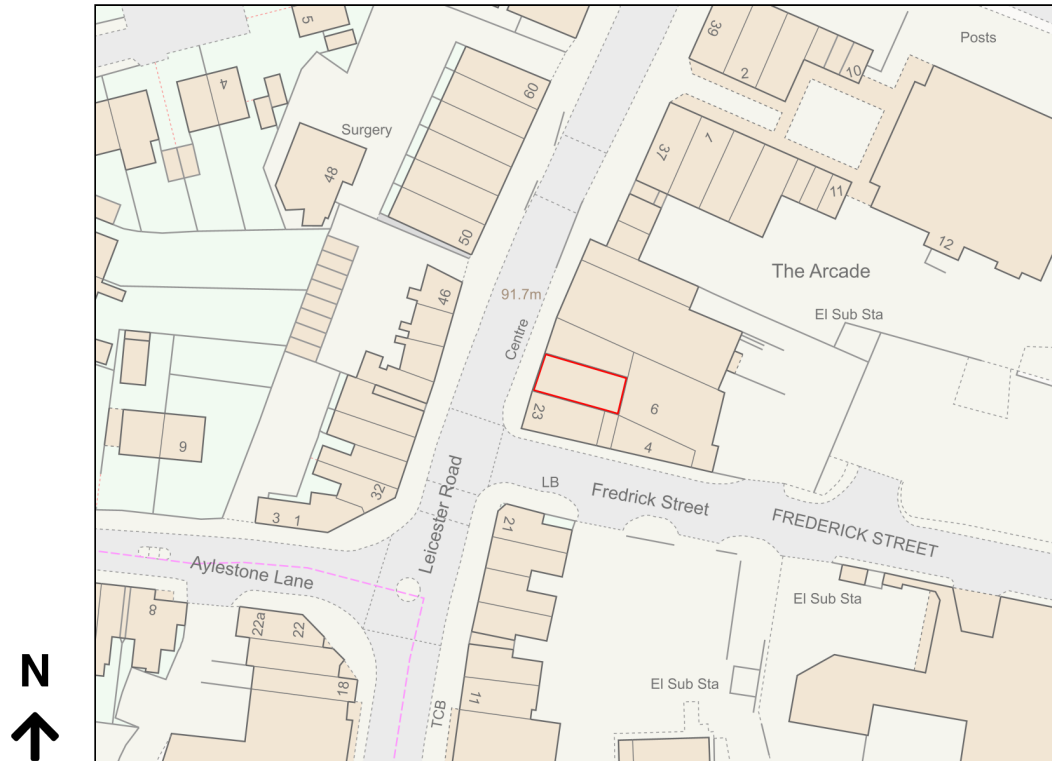

Location Plan

Site Address: Easting: 460685 Northing: 299166

Date Produced: 18-Mar-2024

Scale: 1:1250 @A4

Planning Portal Reference: PP-12803403v1