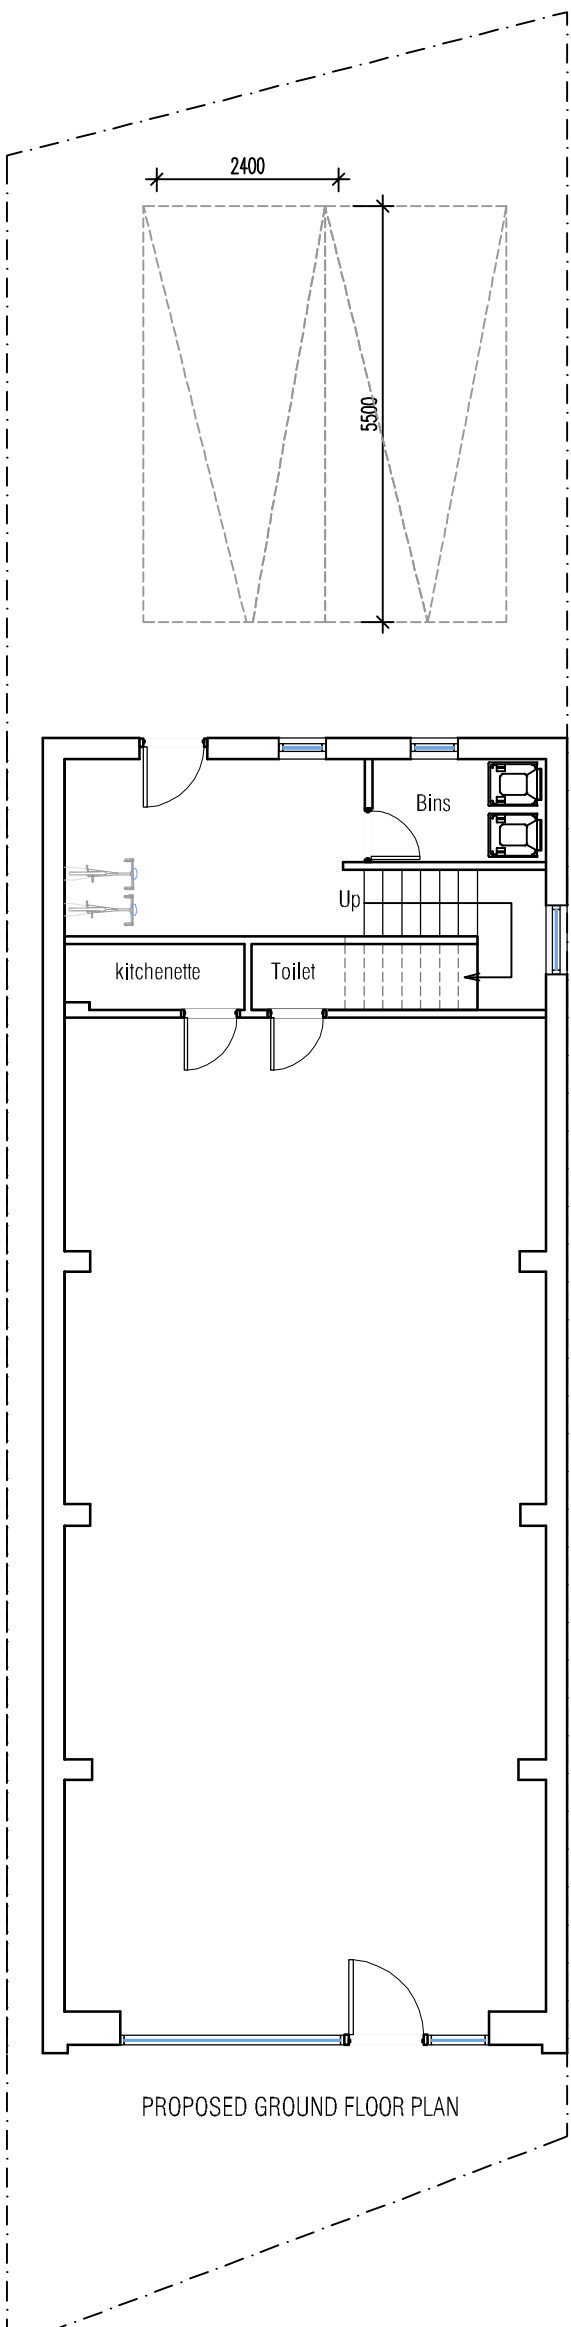

GENERAL NOTES

Do not scale from this drawing.

This drawing has been prepared solely for planning purpose only.

No.	Description	Date
A	First Issue	18.03.2024

architecture
365

+447983399646
Architecture365 Ltd
contact@architecture365.co.uk
www.architecture365.co.uk
20 Lymington Road
Leicester
LE5 1NA

Project
57-59 LEICESTER ROAD LE18 1NR

Drawing Title	
EXISTING AND PROPOSED SITE PLAN	
Drawing No.	Rev
PL57-59 A207	A
Scale @ A3	
1:100	