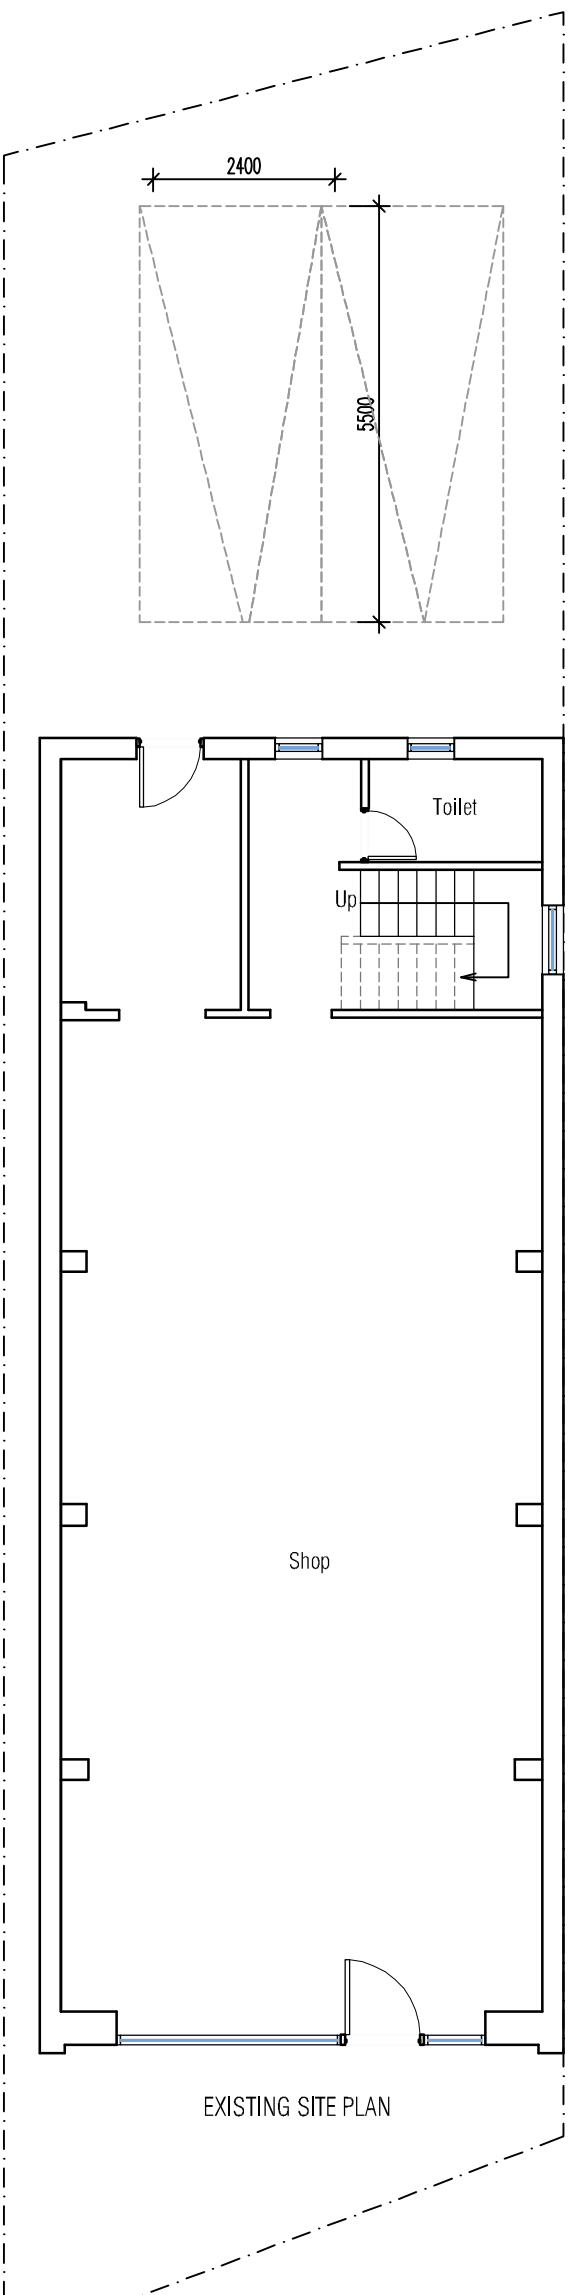

GENERAL NOTES

Do not scale from this drawing.

This drawing has been prepared solely for planning purpose only.

No.	Description	Date
A	First Issue	18.03.2024

architecture
365

+447983399646
Architecture365 Ltd
contact@architecture365.co.uk
www.architecture365.co.uk
20 Lymington Road
Leicester
LE5 1NA

Project
57-59 LEICESTER ROAD LE18 1NR

Drawing Title	
EXISTING AND PROPOSED SITE PLAN	
Drawing No.	Rev
PL57-59 A207	A
Scale @ A3	
1:100	