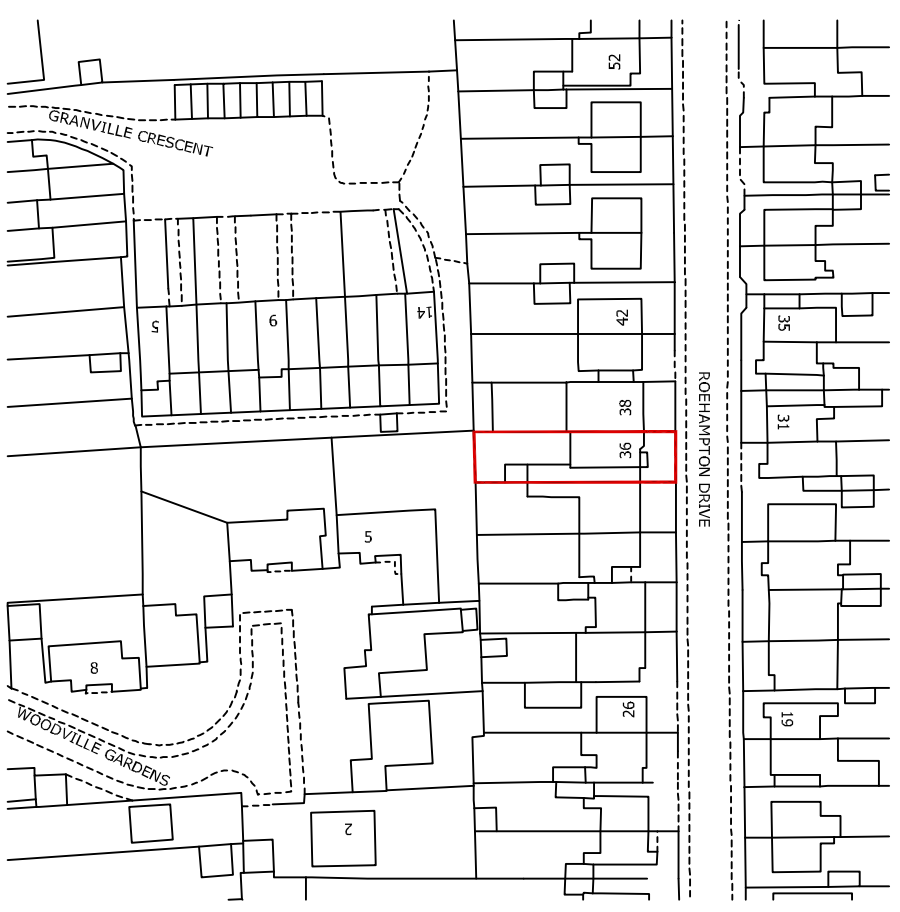

GENERAL NOTES

Do not scale from this drawing.

This drawing has been prepared solely for planning purpose only.

No.	Description	Date
A	First Issue	27.02.2024

arChitecture
365

+447983399646
Architecture365 Ltd
contact@architecture365.co.uk
www.architecture365.co.uk
20 Lynnmouth Road
Leicester
LE5 1NA

Project
36 ROEHAMPTON DRIVE LE18 1HS

Drawing Title	Rev
LOCATTON PLAN	A
Drawing No. PL36 A204	A
Scale @ A3	1:1250