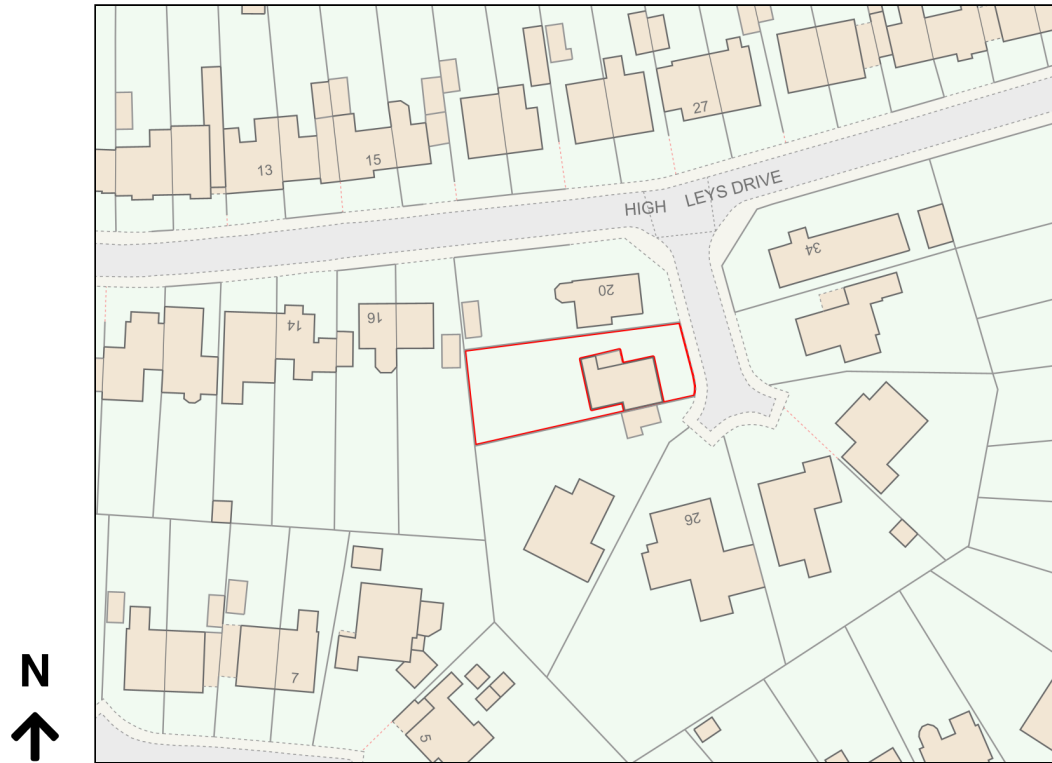

Location Plan

Site Address: 22, High Leys Drive, Oadby, LE2 5TL

Date Produced: 20-Mar-2024

Scale: 1:1250 @A4

Planning Portal Reference: PP-12896314v1